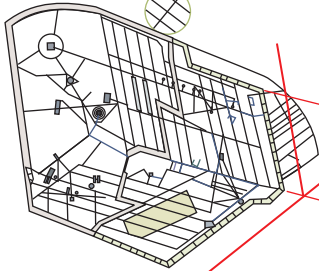

"URMAGA ARK" CUBE GRID WITH LEY LINKING WORLD-SOUL FOREBRAINS

POSSIBLE TO VIEW AS A 3-DIMENSIONAL "INSERT" MODULE

ROSE LINE TO THURSO

THIS IS THE AXIS OF THE URMAGA RESHEL GRID THAT DOWNLOADS THE MESSIANIC, NEW RACE PROGRAMS FROM ORION, TAURUS, SIRIUS, ETC.

SAN SEBASTIAN AND HENDAYE

BASE LINE TO SANTIAGO DE COMPOSTELA

THIS UNUSUAL CONSTRUCTION (9x5.5 MILES) IS LABELED "CHAMP DE TIR" WHICH IS "FIELD OF FIRING/SHOOTING"; ENERGETICALLY IT IS A MAJOR POLE FOR THE STORING OF ASCENSION INFORMATION, AND FOR ACCESSING STREAMING FROM RELATED STELLAR SYSTEMS. IT "FEEDS" A 2400 MILE LEY CONNECTING PLANETARY FOREBRAINS (EUROPE AND MIDEAST). THIS SUPPLEMENTS TWO OTHER SUCH LEYS, WITH SPECIALIZED GALACTIC PROGRAMS. IT USES THE "URMAGA" CUBE-ARK TO ORGANIZE THE PROGRAMS AND COORDINATE BETWEEN WORLD-SOUL FOREBRAINS.

RENNES LE CHATEAU RESHEL GRID REINSTALLED IN 1992. (HALF OF IT IS SHOWN HERE.) IT IS THE 2ND METATRONIC CHAKRA IN THE WORLD SOUL ASCENSION GRID OF 13 CHAKRAS.

LEY LINE TO THE MIDEAST

TARRAGONA CATHEDRAL LINKS WITH MONTSERRAT BASILICA

(RIGHT HAND)

MONTSERRAT BASILICA, WORLD-SOUL "OMEGA" POLE INSTALLED IN 1998. (WORLD SOUL UPWELLING POINT FOR ALL CHRISTIC WISDOM.)

PROGRAMMABLE "LEFT HAND"

PENTA-STAR LINE TO THE URMAGA GRID ZAYIN POLE IN THURSO FROM THE POOL OF SINN/MOON/LIFE POLE.