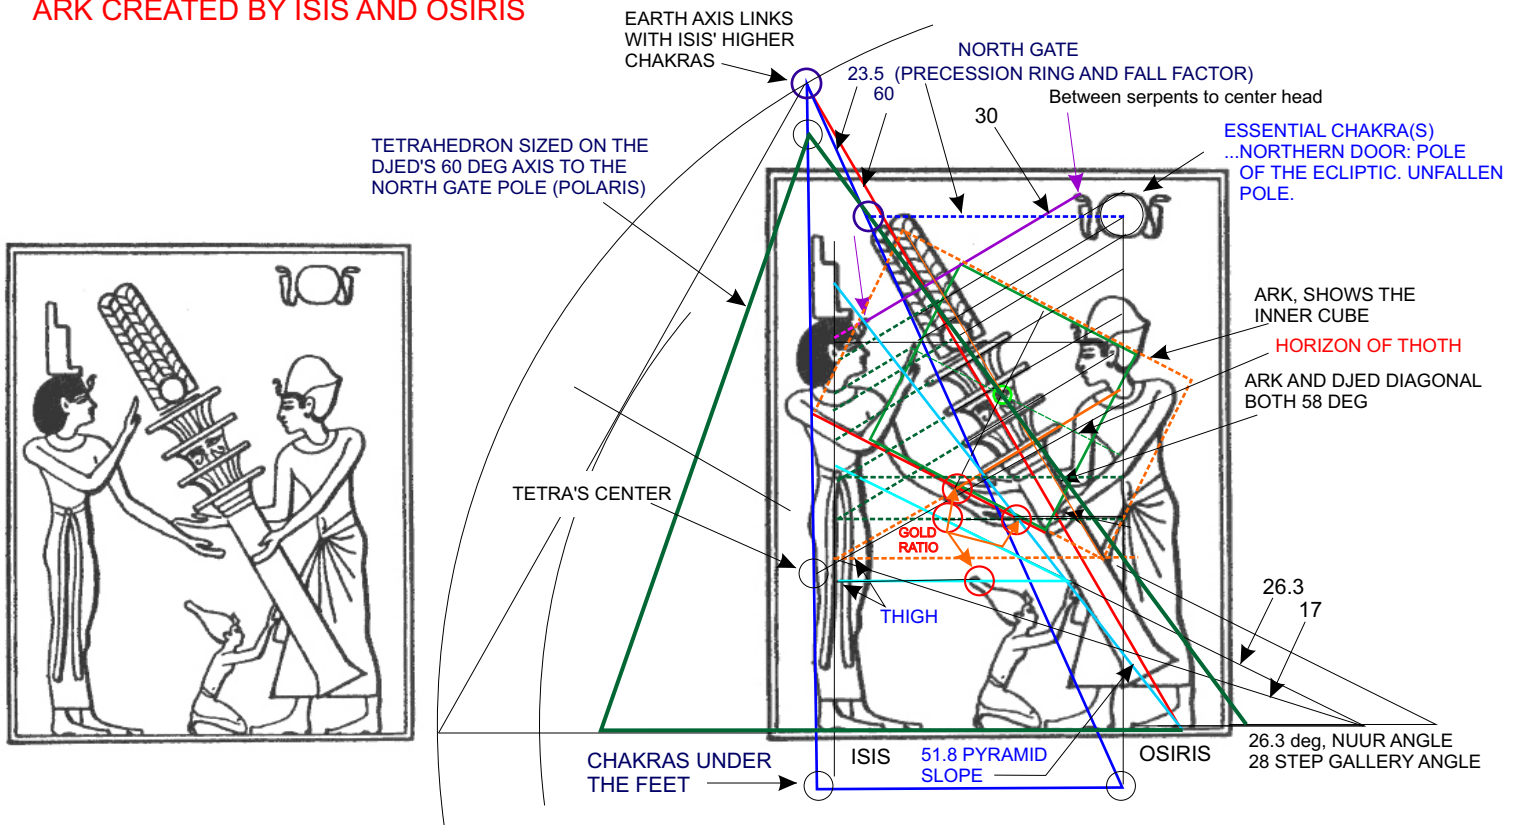

ARK CREATED BY ISIS AND OSIRIS

OSIRIS (ORION) USES THE DJED TO CODE THE ARK VIA THE DJED'S LEFT EYE (ARK ATOMA CENTER). DJED CALIBRATES OSIRIS' AND ISIS' CHAKRA COMBINATIONS.

ISIS AND OSIRIS CHAKRAS LINK IDENTICALLY BUT THE DJED LINKS OSIRIS' HIGHER CHAKRAS TO ISIS' MULTI LEVEL GENERATIVE SYSTEMS INCLUDING THE THIGH. ISIS SUPPORT THE BOTTOM OF THE ARK CREATED BETWEEN THEM, WITH HER LEFT HAND WHICH IS ALSO LINKING OSIRIS' LEFT HAND AND UNFALLEN SCROTUM (UNFALLEN STAR "SEKHET" IN ORION'S BELT). OSIRIS' LEFT HAND SUPPORTS THE ARK'S INTERNAL CUBE (HAND SPANS THE DJED). THIS GENERATION AXIS BETWEEN SEXUAL ORGANS HAS ITS DIVINE "SEEDING" AT THE GOLDEN RATIO POINT ...ISIS' FINGER-TIPS. THE OPPOSITE GENERATION FLOW FROM OSIRIS TO ISIS' WOMB (2ND CHAKRA) HAS THE GOLDEN RATIO POINT AT HIS FINGER-TIPS.

HORUS (NEW RACE: KADMON) BORN IN THE ARK HAS HIS CROWN (UPPER CHAKRAS) PEAK IN THE GOLDEN RATIO POINT OF THE "THIGH" LINK RELATING TO THE ARK GENERATION PLANE BETWEEN ISIS AND OSIRIS. THIS PLANE RELATES TO THE VAULT (GREAT NEBULA) OF ORION IN THE CELESTIAL PARALLEL. HORUS IS APPARENTLY REGENERATING THE UNFALLEN OSIRIS PENIS. (METATRONIC PROCREATION INVOLVES NON-PHYSICAL INTERCOURSE; THE ARK SEEMS TO BE THE SYSTEM FACILITATING CONCEPTION AND GESTATION AS WELL AS CHARGING THE DJED.)

ISIS' RIGHT HAND FORMS AND POSITIONS THE ARK'S CUBE AND ITS HORIZON OF THOTH, WHILE OSIRIS SUPPORTS IT'S LOWER CORNER AND POSITIONS ITS CENTRAL AXIS. THE ARK FORMS IN THE "GAP" IN THE DJED USUALLY ASSOCIATED WITH THE GAP IN THE TREE OR BASIC PILLAR. THE ARK HAS A CRP OF 26.3 (NUUR OR "BETHLEHEM" ANGLE... "NUUR: LIGHT RAY, FOCALIZING RAY.")

THE TETRAHEDRON'S CENTER IS ALSO THE CENTER OF THE UNSEEN (MALE) TETRA IN THE STAR-TETRA "TETRATRYON" CREATION FUNCTION. THIS CENTER IS PART OF THE ISIS THIGH MATRIX.