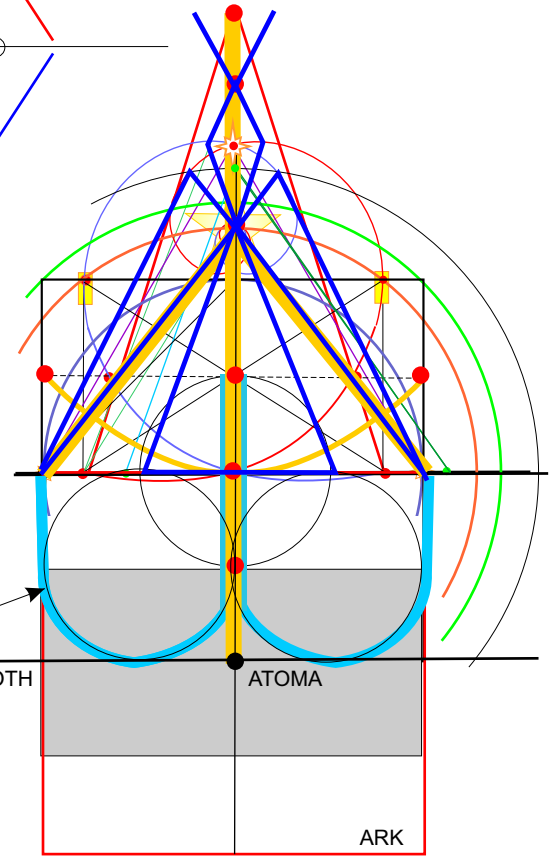

**WORKSHEET: FALCON OF ANDORA
(STAR-BIRD BELT)**

STEM AND BLOSSOM

AERIOPAX MODE

THIS BAR ROTATES AS NEEDED (THE "TREE")

THE 2 "V" BARS (PYRAMID DYNAMIC) CONNECT WITH THOTH'S TRIDENT BREASTPLATE TO CREATE THE ARK AND RESHEL CLOUD.

ZAYIN, APEX OF PENTAGRAM

KRONOS POLE, APEX OF PHI (SQUARED) RHOMBUS

VAU, APEX OF HAEPATHIA, EQUILATERAL TRIANGLE

RA STAR

TSADEY, GLORY POLE PYRAMID APEX

TEYTH, CENTER OF RHOMBIC PILLAR AND GATE.

PARABOLIC GRAIL

UNKNOWN FUNCTION UNNAMED POLE

BETH THRESHOLD OF SYTHIA

RESH

SHIN

YUD THRESHOLD OF SYTHIA

(UN-NAMED) ARK COVER

ATOMA, ARK CENTER

THE 2 "TAIL FEATHER" AXES CAN CLONE TO TRANSFER FUNCTION TO OTHER POLES (SUCH AS THOSE IN THE DENDERA SYSTEM).