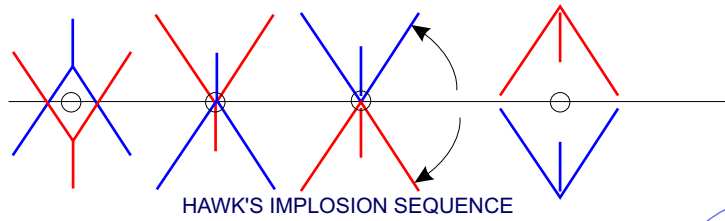

**WORKSHEET: FALCON OF ANDORA
(STAR-BIRD BELT)**

STEM AND BLOSSOM

AERIOPAX MODE

THIS BAR ROTATES AS NEEDED (THE "TREE")

THE 2 "V" BARS (PYRAMID DYNAMIC) CONNECT WITH THOTH'S TRIDENT BREASTPLATE TO CREATE THE ARK AND RESHEL CLOUD.

ZAYIN, APEX OF PENTAGRAM

KRONOS POLE, APEX OF PHI (SQUARED) RHOMBUS

VAU, APEX OF HAEPATHIA, EQUILATERAL TRIANGLE

RA STAR

TSADEY, GLORY POLE PYRAMID APEX

TEYTH, CENTER OF RHOMBIC PILLAR AND GATE.

PARABOLIC GRAIL

UNKNOWN FUNCTION UNNAMED POLE

BETH THRESHOLD OF SYTHIA

RESH

SHIN

YUD THRESHOLD OF SYTHIA

(UN-NAMED) ARK COVER

ATOMA, ARK CENTER

THE 2 "TAIL FEATHER" AXES CAN CLONE TO TRANSFER FUNCTION TO OTHER POLES (SUCH AS THOSE IN THE DENDERA SYSTEM).