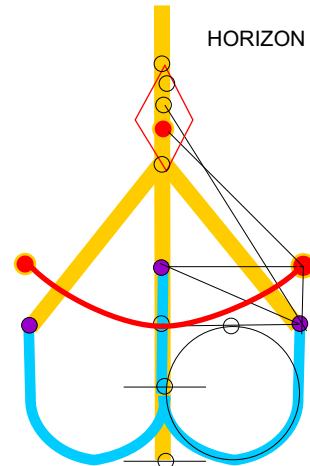

**WORKSHEET: FALCON OF ANDORA
(STAR-BIRD BELT)**

STEM AND BLOSSOM

AERIOPAX MODE

THIS BAR ROTATES AS NEEDED (THE "TREE")

THE 2 "V" BARS (PYRAMID DYNAMIC) CONNECT WITH THOTH'S TRIDENT BREASTPLATE TO CREATE THE ARK AND RESHEL CLOUD.

ZAYIN, APEX OF PENTAGRAM

KRONOS POLE, APEX OF PHI (SQUARED) RHOMBUS

VAU, APEX OF HAEPATHIA, EQUILATERAL TRIANGLE

RA STAR

TSADEY, GLORY POLE PYRAMID APEX

TEYTH, CENTER OF RHOMBIC PILLAR AND GATE.

PARABOLIC GRAIL

UNKNOWN FUNCTION UNNAMED POLE

BETH THRESHOLD OF SYTHIA

RESH

SHIN

YUD THRESHOLD OF SYTHIA

(UN-NAMED) ARK COVER

ATOMA, ARK CENTER

THE 2 "TAIL FEATHER" AXES CAN CLONE TO TRANSFER FUNCTION TO OTHER POLES (SUCH AS THOSE IN THE DENDERA SYSTEM).