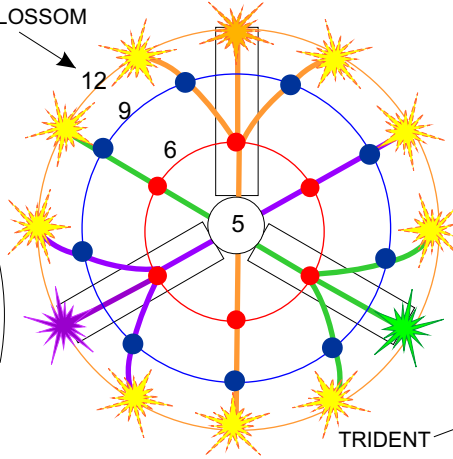

**WORKSHEET: FALCON OF ANDORA
(STAR-BIRD BELT)**

STEM AND BLOSSOM

AERIOPAX MODE

THIS BAR ROTATES AS NEEDED (THE "TREE")

THE 2 "V" BARS (PYRAMID DYNAMIC) CONNECT WITH THOTH'S TRIDENT BREASTPLATE TO CREATE THE ARK AND RESHEL CLOUD.

ZAYIN, APEX OF PENTAGRAM

KRONOS POLE, APEX OF PHI (SQUARED) RHOMBUS

VAU, APEX OF HAEPATHIA, EQUILATERAL TRIANGLE

RA STAR

TSADEY, GLORY POLE PYRAMID APEX

TEYTH, CENTER OF RHOMBIC PILLAR AND GATE.

PARABOLIC GRAIL

UNKNOWN FUNCTION UNNAMED POLE

BETH THRESHOLD OF SYTHIA

RESH

SHIN

YUD THRESHOLD OF SYTHIA

(UN-NAMED) ARK COVER

ATOMA, ARK CENTER

THE 2 "TAIL FEATHER" AXES CAN CLONE TO TRANSFER FUNCTION TO OTHER POLES (SUCH AS THOSE IN THE DENDERA SYSTEM).