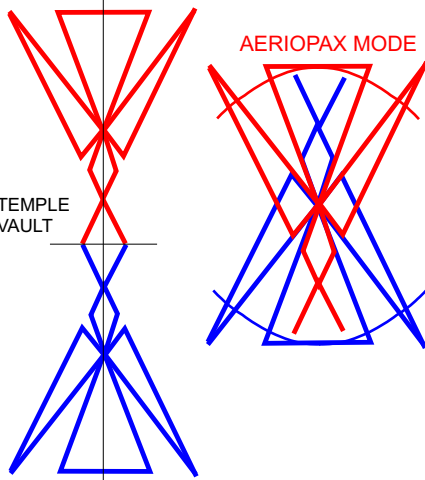

**WORKSHEET: FALCON OF ANDORA
(STAR-BIRD BELT)**

STEM AND BLOSSOM

AERIOPAX MODE

THIS BAR ROTATES AS NEEDED (THE "TREE")

THE 2 "V" BARS (PYRAMID DYNAMIC) CONNECT WITH THOTH'S TRIDENT BREASTPLATE TO CREATE THE ARK AND RESHEL CLOUD.

ZAYIN, APEX OF PENTAGRAM

KRONOS POLE, APEX OF PHI (SQUARED) RHOMBUS

VAU, APEX OF HAEPATHIA, EQUILATERAL TRIANGLE

RA STAR

TSADEY, GLORY POLE PYRAMID APEX

TEYTH, CENTER OF RHOMBIC PILLAR AND GATE.

PARABOLIC GRAIL

UNKNOWN FUNCTION UNNAMED POLE

BETH THRESHOLD OF SYTHIA

RESH

SHIN

YUD THRESHOLD OF SYTHIA

(UN-NAMED) ARK COVER

ATOMA, ARK CENTER

THE 2 "TAIL FEATHER" AXES CAN CLONE TO TRANSFER FUNCTION TO OTHER POLES (SUCH AS THOSE IN THE DENDERA SYSTEM).