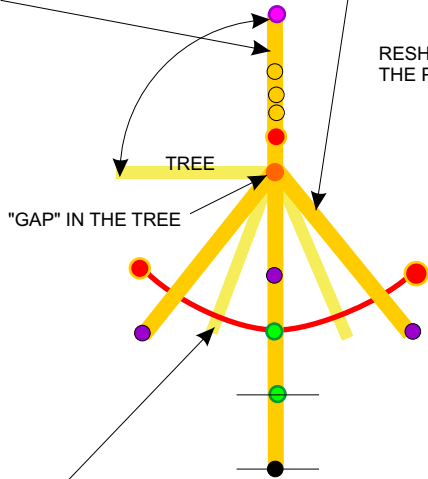

**WORKSHEET: FALCON OF ANDORA
(STAR-BIRD BELT)**

STEM AND BLOSSOM

AERIOPAX MODE

THIS BAR ROTATES AS NEEDED (THE "TREE")

THE 2 "V" BARS (PYRAMID DYNAMIC) CONNECT WITH THOTH'S TRIDENT BREASTPLATE TO CREATE THE ARK AND RESHEL CLOUD.

ZAYIN, APEX OF PENTAGRAM

KRONOS POLE, APEX OF PHI (SQUARED) RHOMBUS

VAU, APEX OF HAEPATHIA, EQUILATERAL TRIANGLE

RA STAR

TSADEY, GLORY POLE PYRAMID APEX

TEYTH, CENTER OF RHOMBIC PILLAR AND GATE.

PARABOLIC GRAIL

UNKNOWN FUNCTION UNNAMED POLE

BETH THRESHOLD OF SYTHIA

RESH

SHIN

YUD THRESHOLD OF SYTHIA

(UN-NAMED) ARK COVER

ATOMA, ARK CENTER

THE 2 "TAIL FEATHER" AXES CAN CLONE TO TRANSFER FUNCTION TO OTHER POLES (SUCH AS THOSE IN THE DENDERA SYSTEM).