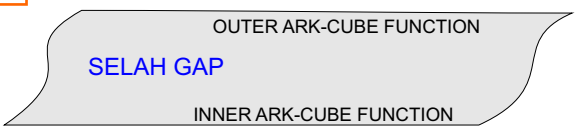

TELEPLANE: ARK'S SIDE: 2 REALITY PLANES.