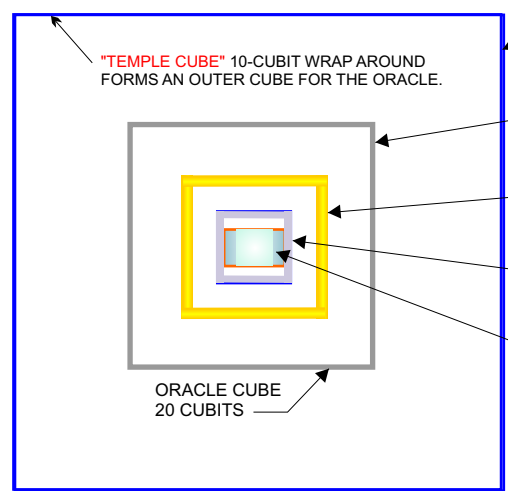

ROUGH WORKSHEET SALOMAE TEMPLE

5 CUBE-ARKS (PERSONAL MATRIX):

CUBE-ARKS EACH HAVE TWO FUNCTIONS: "OUTER" AS THE PULSING (FLASHING UNIVERSE) QUANTUM ("Q") CUBE IMPLODING AND REGENERATING. THE "INNER" AS THE NEUTRA UNIVERSE STATE OF CONTINUITY OF BEING. THESE RELATE TO THE HUMAN'S "5 NAMES" WITH A 6TH BEING A HIGH-SOUL CREATION ACTION OR "POWER" NAME REFERRED TO AS "ABARAX: HE/SHE BEFORE THE BEGINNING."

TEMPLE CUBE: OUTERMOST AND CONTAINER FOR ALL CUBES, MAIN "TRON" (PULSING ENERGY) QUANTUM-CUBE DRIVER. 4TH "DOMINION" NAME.

ORACLE CUBE: INNER CUBE FOR THE TEMPLE CUBE-ARK. OUTER CUBE FOR THE GOLD CUBE. 1ST CONTINUUM NAME.

CORE ARK-CUBE ACTIVATOR: ABARAX NAME, PRIMARY INNER CUBE ESSENTIAL NEUTRA UNIV. CUBE. NEW RACE/EARTH STAR REALITY. ("ABARAX: HE/SHE THAT COMES BEFORE THE BEGINNING. A POWER NAME, 6TH.)

TELEPLANE: ARK'S SIDE: 2 REALITY PLANES.