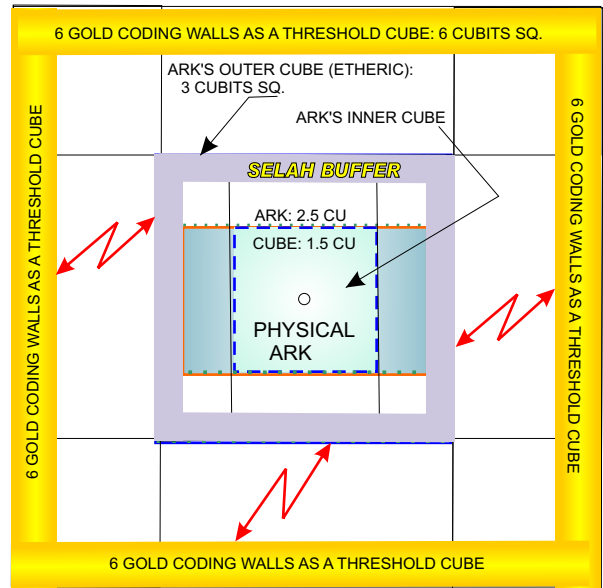

ROUGH WORKSHEET SALOMAE TEMPLE

5 CUBE-ARKS (PERSONAL MATRIX):

CUBE-ARKS EACH HAVE TWO FUNCTIONS: "OUTER" AS THE PULSING (FLASHING UNIVERSE) QUANTUM ("Q") CUBE IMPLODING AND REGENERATING. THE "INNER" AS THE NEUTRA UNIVERSE STATE OF CONTINUITY OF BEING. THESE RELATE TO THE HUMAN'S "5 NAMES" WITH A 6TH BEING A HIGH-SOUL CREATION ACTION OR "POWER" NAME REFERRED TO AS "ABARAX: HE/SHE BEFORE THE BEGINNING."

TEMPLE CUBE: OUTERMOST AND CONTAINER FOR ALL CUBES, MAIN "TRON" (PULSING ENERGY) QUANTUM-CUBE DRIVER. 4TH "DOMINION" NAME.

ORACLE CUBE: INNER CUBE FOR THE TEMPLE CUBE-ARK. OUTER CUBE FOR THE GOLD CUBE. 1ST CONTINUUM NAME.

GOLD CUBE: INNER CUBE FOR THE ORACLE CUBE. PROVIDES METATRONIC CODING AND AN OUTER CUBE FUNCTION FOR THE CORE. 2ND CONTINUUM NAME.

CORE CUBE OUTER CUBE, GOLD CUBE INNER CUBE. 3RD CONTINUUM NAME.

CORE CUBE CONTAINMENT FIELD: 5TH, PRIEST(ESS) NAME.

CORE ARK-CUBE ACTIVATOR: ABARAX NAME, PRIMARY INNER CUBE ESSENTIAL NEUTRA UNIV. CUBE. NEW RACE/EARTH STAR REALITY. ("ABARAX: HE/SHE THAT COMES BEFORE THE BEGINNING. A POWER NAME, 6TH.)

TELEPLANE: ARK'S SIDE: 2 REALITY PLANES.