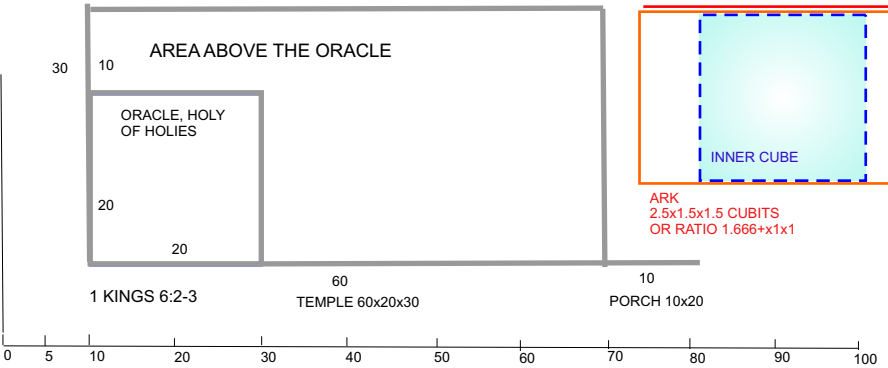

TELEPLANE: ARK'S SIDE: 2 REALITY PLANES.