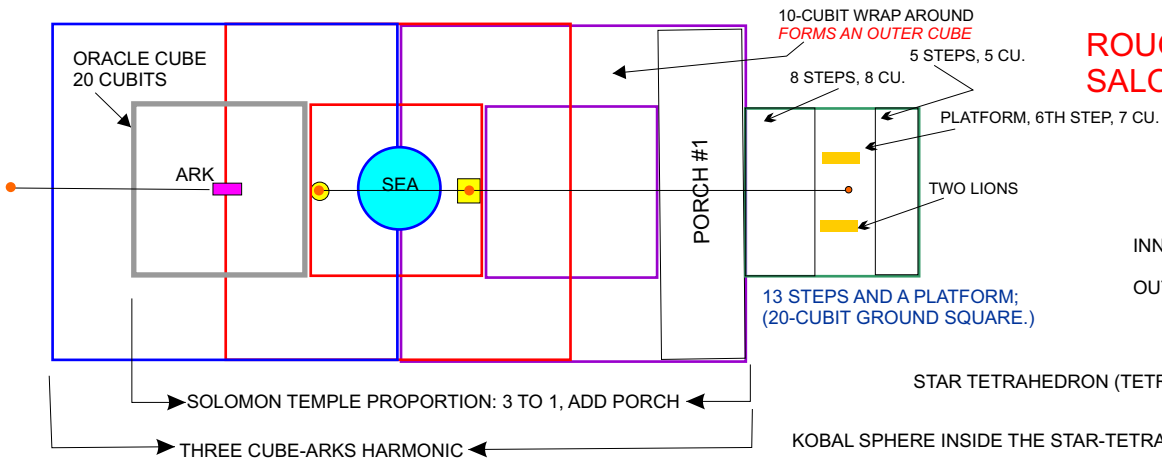

ROUGH WORKSHEET SALOMAE TEMPLE

5 CUBE-ARKS (PERSONAL MATRIX):

CUBE-ARKS EACH HAVE TWO FUNCTIONS: "OUTER" AS THE PULSING (FLASHING UNIVERSE) QUANTUM ("Q") CUBE IMPLODING AND REGENERATING. THE "INNER" AS THE NEUTRA UNIVERSE STATE OF CONTINUITY OF BEING. THESE RELATE TO THE HUMAN'S "5 NAMES" WITH A 6TH BEING A HIGH-SOUL CREATION ACTION OR "POWER" NAME REFERRED TO AS "ABARAX: HE/SHE BEFORE THE BEGINNING."

TEMPLE CUBE: OUTERMOST AND CONTAINER FOR ALL CUBES, MAIN "TRON" (PULSING ENERGY) QUANTUM-CUBE DRIVER. 4TH "DOMINION" NAME.

ORACLE CUBE: INNER CUBE FOR THE TEMPLE CUBE-ARK. OUTER CUBE FOR THE GOLD CUBE. 1ST CONTINUUM NAME.

GOLD CUBE: INNER CUBE FOR THE ORACLE CUBE. PROVIDES METATRONIC CODING AND AN OUTER CUBE FUNCTION FOR THE CORE. 2ND CONTINUUM NAME.

CORE CUBE OUTER CUBE, GOLD CUBE INNER CUBE. 3RD CONTINUUM NAME.

CORE CUBE CONTAINMENT FIELD: 5TH, PRIEST(ESS) NAME.

CORE ARK-CUBE ACTIVATOR: ABARAX NAME, PRIMARY INNER CUBE ESSENTIAL NEUTRA UNIV. CUBE. NEW RACE/EARTH STAR REALITY. ("ABARAX: HE/SHE THAT COMES BEFORE THE BEGINNING. A POWER NAME, 6TH.)

TELEPLANE: ARK'S SIDE: 2 REALITY PLANES.