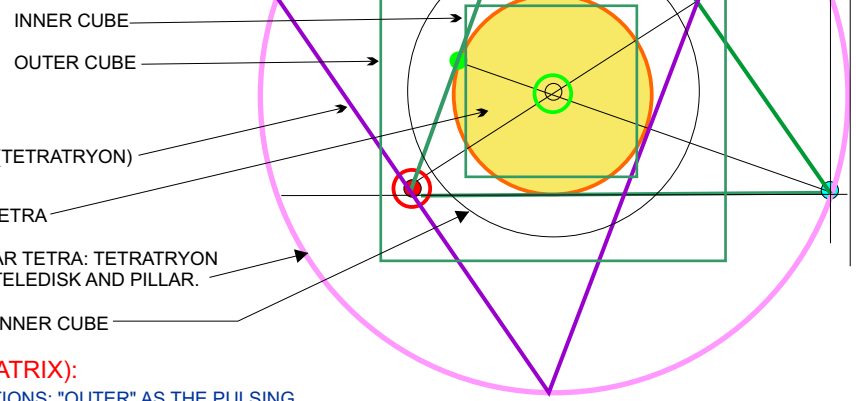

ROUGH WORKSHEET SALOMAE TEMPLE

5 CUBE-ARKS (PERSONAL MATRIX):

CUBE-ARKS EACH HAVE TWO FUNCTIONS: "OUTER" AS THE PULSING (FLASHING UNIVERSE) QUANTUM ("Q") CUBE IMPLODING AND REGENERATING. THE "INNER" AS THE NEUTRA UNIVERSE STATE OF CONTINUITY OF BEING. THESE RELATE TO THE HUMAN'S "5 NAMES" WITH A 6TH BEING A HIGH-SOUL CREATION ACTION OR "POWER" NAME REFERRED TO AS "ABARAX: HE/SHE BEFORE THE BEGINNING."

TEMPLE CUBE: OUTERMOST AND CONTAINER FOR ALL CUBES, MAIN "TRON" (PULSING ENERGY) QUANTUM-CUBE DRIVER. 4TH "DOMINION" NAME.

ORACLE CUBE: INNER CUBE FOR THE TEMPLE CUBE-ARK. OUTER CUBE FOR THE GOLD CUBE. 1ST CONTINUUM NAME.

GOLD CUBE: INNER CUBE FOR THE ORACLE CUBE. PROVIDES METATRONIC CODING AND AN OUTER CUBE FUNCTION FOR THE CORE. 2ND CONTINUUM NAME.

CORE CUBE OUTER CUBE, GOLD CUBE INNER CUBE. 3RD CONTINUUM NAME.

CORE CUBE CONTAINMENT FIELD: 5TH, PRIEST(ESS) NAME.

CORE ARK-CUBE ACTIVATOR: ABARAX NAME, PRIMARY INNER CUBE ESSENTIAL NEUTRA UNIV. CUBE. NEW RACE/EARTH STAR REALITY. ("ABARAX: HE/SHE THAT COMES BEFORE THE BEGINNING. A POWER NAME, 6TH.)

TELEPLANE: ARK'S SIDE: 2 REALITY PLANES.