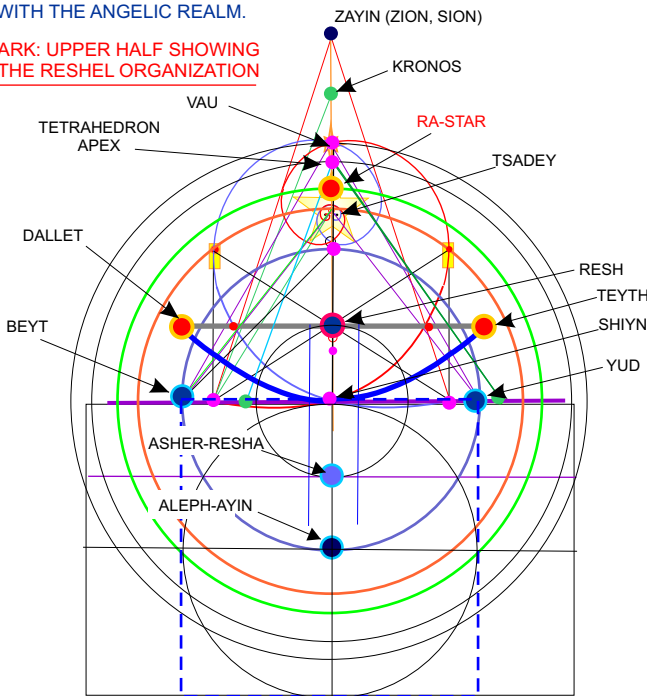

"THIS SYSTEM IS THE UNFOLDMENT OF THE "STAR-BIRD" TO A SPECIFIC STAGE OF ACTIVITY... STAR-BIRD CAN BE SEEN AS A MERKABAH WHICH 'OPENS' TO DISPLAY VARIOUS FORMATS. THE AB'MU'OR IS THE HEAVEN-HEART THAT FREES LIGHT FROM BASER ELEMENTS AND DRAWS POWER FROM THE STARS INTO GREATER DOMAIN PULSES OF CREATION" (ThothHorRa / Maia Mallika)

BASED ON THIS COMMENT THE STAR-BIRD GRID IS INCORPORATED INTO THE AB'MU'OR AS SHOWN BELOW, AND WITH THE ARK'S CLOUD. THERE ARE TWO CLOUDS (ABOVE AND BELOW) EACH WITH ITS AB'MU'OR SYSTEM.

WHEN PHYSICAL HUMANS ARE COMBINED WITH INNER-PLANES MASTERS IN A DIONE COUPLET, THE MASTERS' ESSENTIAL POINTS OVER THE HEADS ARE MERGED AT THIS HIGHER POINT, CREATING THE OUTER ARCH.

THE HUMAN'S ESSENTIAL CHAKRA'S OVER-POINT MERGE IN THE LOWER POLE TO CREATE THE INNER ARCH.

A SELAH-FIELD SEPARATES THE TWO ARCHES OR "WINGS"; ARKS ARE FORMED BY THE INNER ARCH/WINGS BUT ARE CODED BY THE OUTER.

SERAPHIC (ENNEAD) LINK (FIGURE 2, PG 5, KOALA); INTERPRETED TO INCLUDE THE HUMAN "SOLARIAN" LINK WITH THE ANGELIC REALM.

ARK: UPPER HALF SHOWING THE RESHEL ORGANIZATION

BASIC SYSTEM AS IMAGED:

STAR-BIRD BELT "VEE" (WINGS) IS VARIABLE: FITS THE SITUATION. MAIN AXIS CAN ORIENT IN ANY DIRECTION; GRID CAN "CLONE."