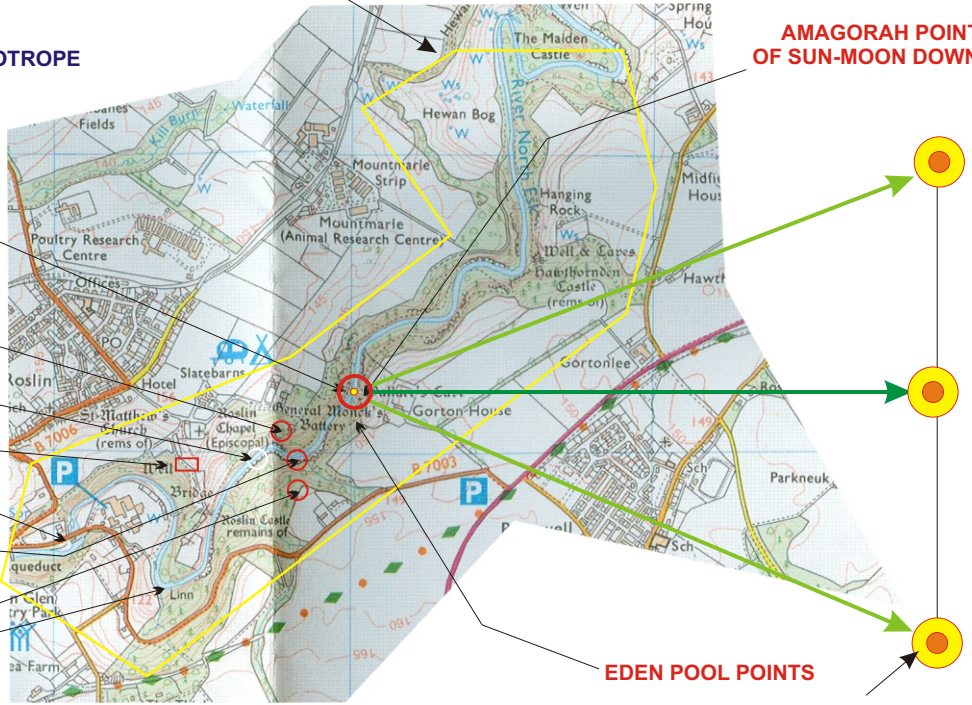

ROSLIN AREA: EDINBURGH'S RESH POLE

PROBABLE AREA OF THE "ROSSLYN COMPOSITE MATRIX"

AMAGORAH CENTER OF HELIOTROPE WALLACE'S CAVE, POOL

PROJECTED BORTHWICK SUN-LINE TO CIRCLE AND CAIRN: THE EL' BEN LOHA GRID.

AMAGORAH POINT OF SUN-MOON DOWNLOAD

TWO TREES

OMPHALOS

CHAPEL

RIVER NORTH ESK

PERNCHIRA GATE

HEMPH'TORA HEAD/CAVE

CASTLE

EDEN POOL POINTS

PARHELIA: DRAGONS' EYES

File: BorthwickSunLineRosPoint01.cdr/pdf
Creative copyright (c) 2005, William Buehler

AMAGORAH: TO SPIN OR WEAVE FROM CRUDE OR COURSE FIBER INTO REFINED THREAD. ALSO THE POINT WHERE THE SPINNING BEGINS IS CRUCIAL TO THE FINAL PRODUCT, IE, THE REFINED THREAD.