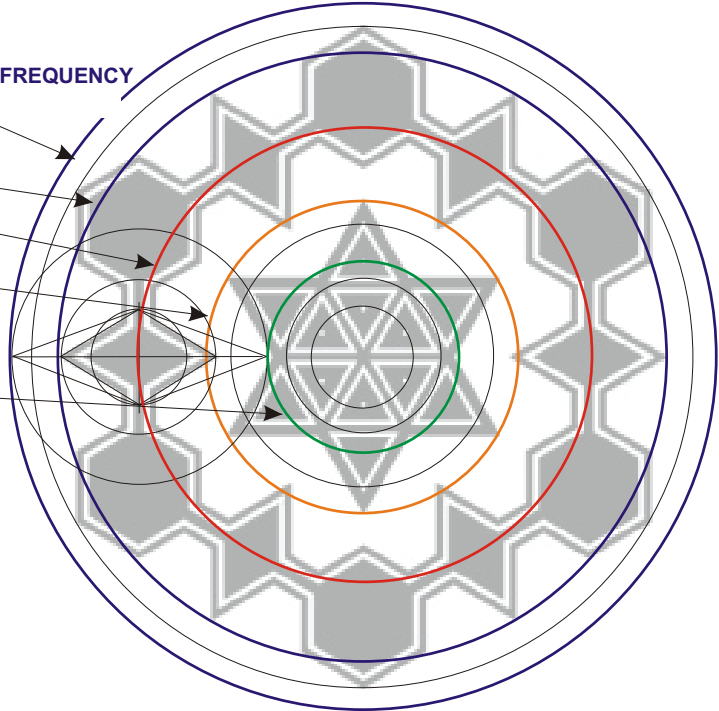

**CROP FORMATION (X-GRAM)  
KEY OF DOWD: ESSENTIAL  
HARMONIC OF THE SACRED  
HEART OF GOD.**

Avebury Henge, Nr Avebury, Wiltshire  
. Reported 24th July.

WATER MOLECULE FROM "THE MESSAGE FROM WATER"  
BY MASARU EMOTO

OUTER RING IS EXTENT OF THE LOW FREQUENCY  
"TELESPINNER" OR TELESPHERE

OUTER RING IS EXTENT OF THE HIGH FREQUENCY  
"TELESPINNER" OR TELESPHERE

CENTER OF THE RHOMBUS TIME GATE  
SPHERE.

PROBABLE CORE "GRACE FIELD" WHERE  
IT MANIFESTS IN TIME: HIGH FREQUENCIES.

PROBABLE CORE "GRACE FIELD" WHERE  
IT MANIFESTS IN TIME: LOW FREQUENCIES.

**GOLDEN RATIO RHOMBUS: "EYE OF RA"  
METATRONIC BREASTPLATE ("CORNER STONE")  
...TIME GATE, PILLAR, MANIFESTING SYSTEM,  
COMPLEMENTS THE RESHEL BREASTPLATE.**