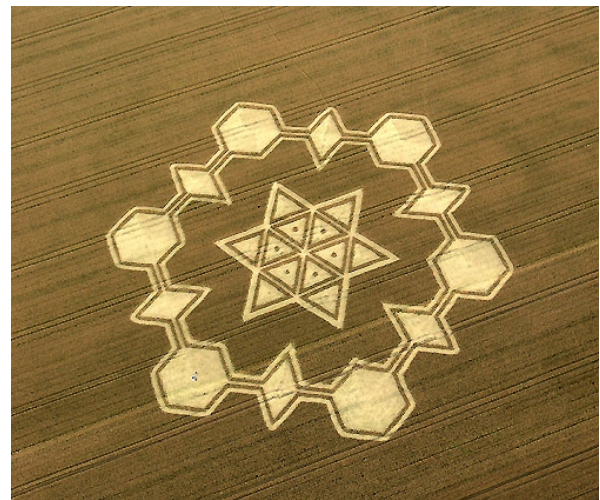

Images CCC Copyright 2005

File: CFKeyOfDavid01.cdr/pdf
Geometry Copyright (c), 2005, William Buehler based on information
of Maia/Simeon Nartoomid.

www.cropcircle-archive.com

Diagram Bertold Zugelder Copyright 2004