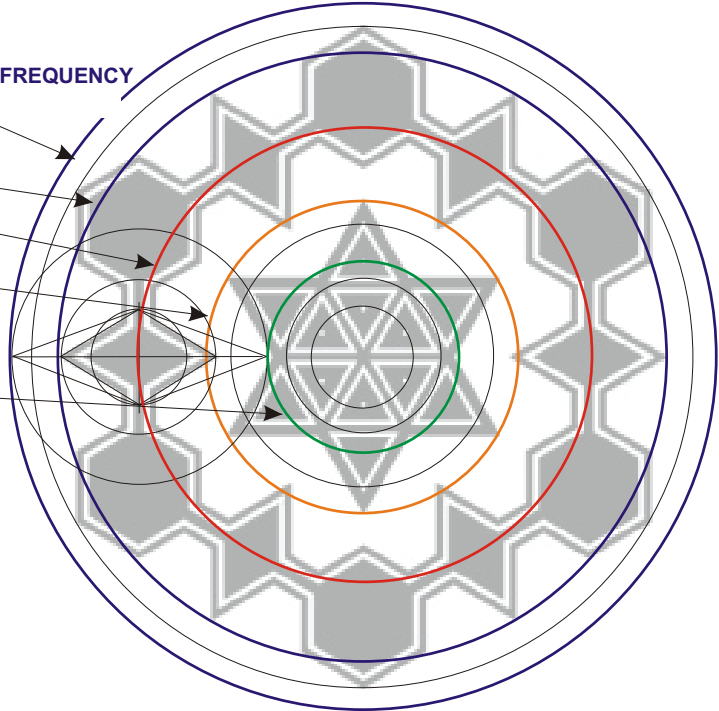

**CROP FORMATION (X-GRAM)
KEY OF DOWD: ESSENTIAL
HARMONIC OF THE SACRED
HEART OF GOD.**

Avebury Henge, Nr Avebury, Wiltshire
. Reported 24th July.

WATER MOLECULE FROM "THE MESSAGE FROM WATER"
BY MASARU EMOTO

OUTER RING IS EXTENT OF THE LOW FREQUENCY
"TELESPINNER" OR TELESPHERE

OUTER RING IS EXTENT OF THE HIGH FREQUENCY
"TELESPINNER" OR TELESPHERE

CENTER OF THE RHOMBUS TIME GATE
SPHERE.

PROBABLE CORE "GRACE FIELD" WHERE
IT MANIFESTS IN TIME: HIGH FREQUENCIES.

PROBABLE CORE "GRACE FIELD" WHERE
IT MANIFESTS IN TIME: LOW FREQUENCIES.

**GOLDEN RATIO RHOMBUS: "EYE OF RA"
METATRONIC BREASTPLATE ("CORNER STONE")
...TIME GATE, PILLAR, MANIFESTING SYSTEM,
COMPLEMENTS THE RESHEL BREASTPLATE.**