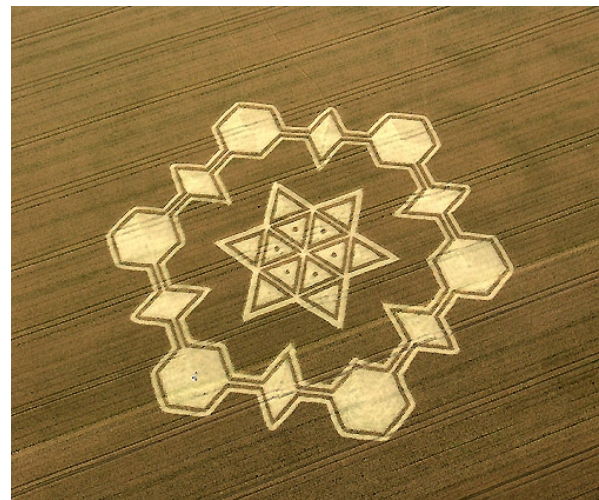

Images CCC Copyright 2005

File: CFKeyOfDavid01.cdr/pdf
Geometry Copyright (c), 2005, William Buehler based on information
of Maia/Simeon Nartoomid.

www.cropcircle-archive.com

Diagram Bertold Zugelder Copyright 2004