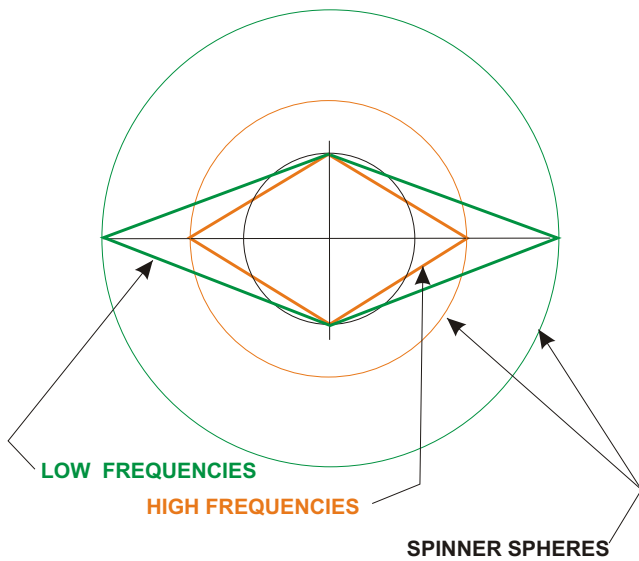

Images CCC Copyright 2005

File: CFKeyOfDavid01.cdr/pdf
Geometry Copyright (c), 2005, William Buehler based on information
of Maia/Simeon Nartoomid.

www.cropcircle-archive.com

Diagram Bertold Zugelder Copyright 2004