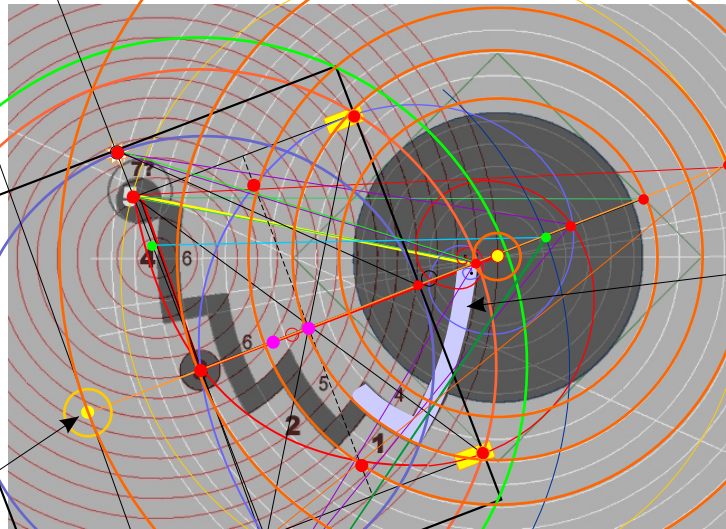

THIS SHOWS THE ATOMA CENTER IN ITS NORMAL POINT BETWEEN THE TWO RESHEL HALVES HOWEVER THE "RA SPHERE" IN EACH HALF WOULD BE COINCIDENT (MERGED) IN THE ATOMA POINT WHEN THE HALVES ARE PENETRATED WITH PYRAMID APICES ALMOST TOUCHING.

THERE IS ANOTHER HALF MIRRORING THE VISIBLE HALF. THE COMBINED JAGGED SPIRAL MAY BE THE LIGHTNING BOLT OF CREATION. IT "STROKES" IAW THE FLASHING UNIVERSE CYCLE.

OR BOTH MODES CAN COEXIST. THIS MIGHT ALSO BE THE SACRED AN (ARK) AND "MERCY SEAT"

ATOMA CENTER IN THE NEUTRA UNIVERSE "VAULT"

ORANGE RINGS COINCIDE WITH THOSE OF MR. KEITEL'S STUDY AND WITH THE RESHEL SYSTEM.

BLUE "L" MAY REPRESENT THE 'ONE STROKE OF THE ARALHABRA' (REFER "THE STAR PYRAMID" IN THE SPIRIT MYTHOS SITE.)

RESHEL BASE LINE 2° SELAH-GAP
OHLMAN (FORMATION) BASE LINE

HALF OF THE RESHEL METATRONIC BRESTPLATE. THE OTHER HALF IS IDENTICAL BUT REVERSED.

BASIC "L" GATE/PILLAR USUALLY SEEN IS REPRESENTING THE GOLDEN RATIO RHOMBUS TIME GATE, PILLAR, ETC. (PSALM 118:19-23)

CENTRAL LAYOESH RHOMBUS LOCATED ON THIS AXIS.