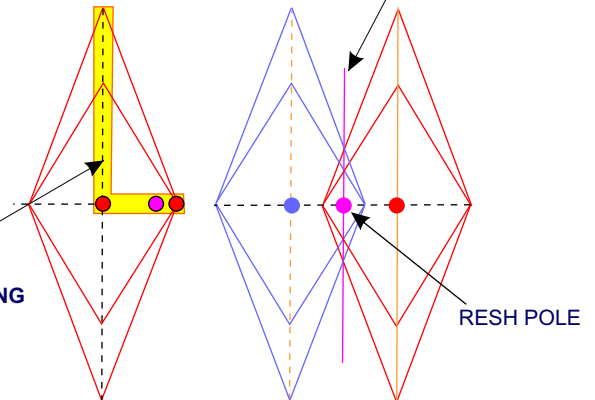

HIGH AND LOW FREQUENCY CONCENTRIC GOLDEN RATIO RHOMBUSES.

File: OvertonReshelOverlay01.cdr/pdf
Reshel Geometry Copyright 2007, William Buehler

Formation Bitmap from article by Martin Keitel at <http://www.martinkeitel.net/cropcircles/articles/eastkennett06-11.htm>

"Ra*Star 2000" Copyright SPIRIT HEART SANCTUARY:
<http://www.spiritmythos.org/TM/divine-fire/rastar.html>