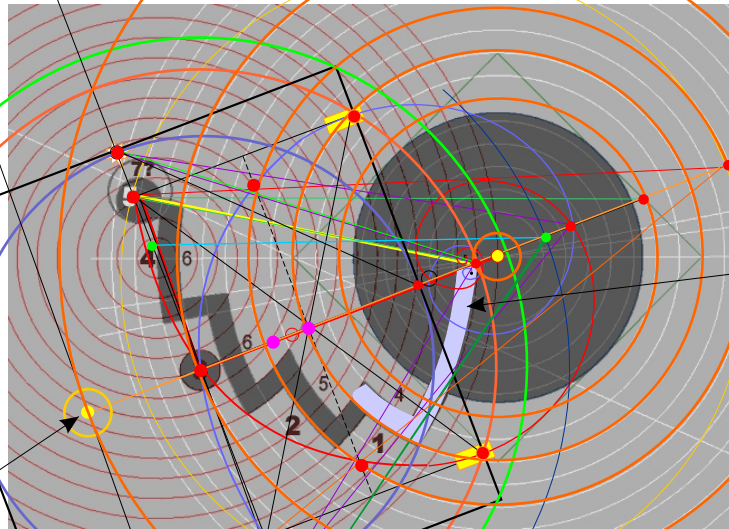

- POSSIBLE RA SPHERE IN THE CENTER
- LARGE DISK POSSIBLY THE JERICHO CAPSTONE FIELD CENTERED IN THE "RA SPHERE" OVER THE PYRAMID APEX.
- "POOL OF THE MOON/LIFE/SHIN" POLE IN THE RESHEL
- "L-GATE" FORM USUALLY SHOWN AND USED TO OPERATE THE GOLDEN RATIO RHOMBUS OR "EYE OF RA" SYSTEM. PYRAMID APEX AT TIP OF YELLOW LINE.
- CENTER OF THE RHOMBUS. THIS IS A "SHIYN" POLE AND THE CENTER OF A RESHEL (CHIEF HEAD STONE OF GOD) GRID. IT CENTERS AND FORMS A TELEPLANE (TIME CONTINUUM REALITY FRAME).
- SPIRAL SYSTEM OF "L GATES" WITH 8 TRANSITIONS OR GATES. HOWEVER IT COULD ALSO BE READ AS 5 L'S (GATES).

THIS SHOWS THE ATOMA CENTER IN ITS NORMAL POINT BETWEEN THE TWO RESHEL HALVES HOWEVER THE "RA SPHERE" IN EACH HALF WOULD BE COINCIDENT (MERGED) IN THE ATOMA POINT WHEN THE HALVES ARE PENETRATED WITH PYRAMID APICES ALMOST TOUCHING.

THERE IS ANOTHER HALF MIRRORING THE VISIBLE HALF. THE COMBINED JAGGED SPIRAL MAY BE THE LIGHTNING BOLT OF CREATION. IT "STROKES" IAW THE FLASHING UNIVERSE CYCLE.

OR BOTH MODES CAN COEXIST. THIS MIGHT ALSO BE THE SACRED AN (ARK) AND "MERCY SEAT"

ATOMA CENTER IN THE NEUTRA UNIVERSE "VAULT"