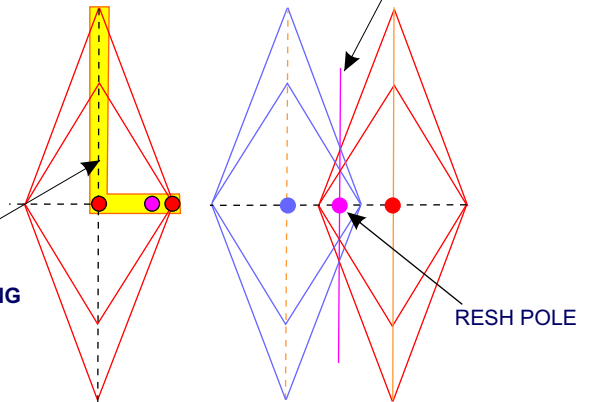

ORANGE RINGS COINCIDE WITH THOSE OF MR. KEITEL'S STUDY AND WITH THE RESHEL SYSTEM.

BLUE "L" MAY REPRESENT THE 'ONE STROKE OF THE ARALHABRA' (REFER "THE STAR PYRAMID" IN THE SPIRIT MYTHOS SITE.)

RESHEL BASE LINE 2° SELAH-GAP
OHLMAN (FORMATION) BASE LINE

HALF OF THE RESHEL METATRONIC BREASTPLATE. THE OTHER HALF IS IDENTICAL BUT REVERSED.

BASIC "L" GATE/PILLAR USUALLY SEEN IS REPRESENTING THE GOLDEN RATIO RHOMBUS TIME GATE, PILLAR, ETC. (PSALM 118:19-23)

CENTRAL LAYOESH RHOMBUS LOCATED ON THIS AXIS.

HIGH AND LOW FREQUENCY CONCENTRIC GOLDEN RATIO RHOMBUSES.

File: OvertonReshelOverlay01.cdr/pdf
Reshel Geometry Copyright 2007, William Buehler

Formation Bitmap from article by Martin Keitel at <http://www.martinkeitel.net/cropcircles/articles/eastkennett06-11.htm>

"Ra*Star 2000" Copyright SPIRIT HEART SANCTUARY:
<http://www.spiritmythos.org/TM/divine-fire/rastar.html>