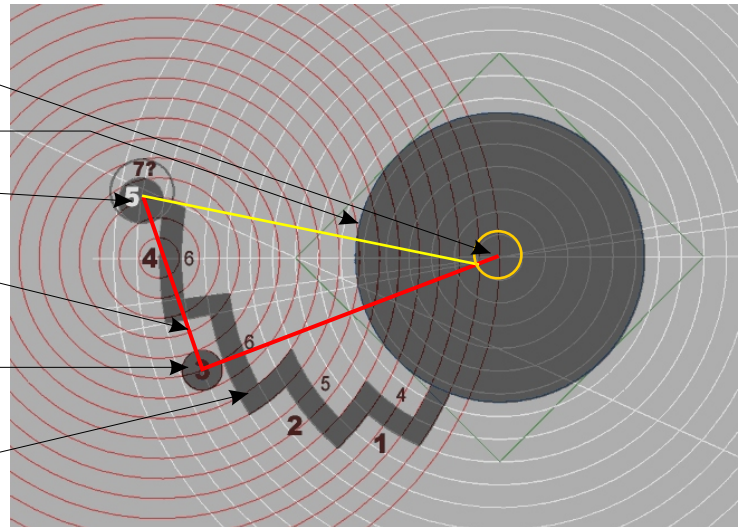

WORKSHEET: POSSIBLE "JERICHO CAPSTONE" (RE "RA*STAR 2000")

(NOTE: THE BITMAP IS FROM A STUDY BY MARTIN KEITEL AND, TO MY KNOWLEDGE, DOES NOT CONTRADICT HIS WORK.)

THE "RA*STAR 2000" EXPLANATION (WITH LINKS) IS FROM THE SPIRIT HEART SANCTUARY ARCHIVES (CREDIT BELOW WITH URL).

- POSSIBLE RA SPHERE IN THE CENTER
- LARGE DISK POSSIBLY THE JERICHO CAPSTONE FIELD CENTERED IN THE "RA SPHERE" OVER THE PYRAMID APEX.
- "POOL OF THE MOON/LIFE/SHIN" POLE IN THE RESHEL
- "L-GATE" FORM USUALLY SHOWN AND USED TO OPERATE THE GOLDEN RATIO RHOMBUS OR "EYE OF RA" SYSTEM. PYRAMID APEX AT TIP OF YELLOW LINE.
- CENTER OF THE RHOMBUS. THIS IS A "SHIYN" POLE AND THE CENTER OF A RESHEL (CHIEF HEAD STONE OF GOD) GRID. IT CENTERS AND FORMS A TELEPLANE (TIME CONTINUUM REALITY FRAME).
- SPIRAL SYSTEM OF "L GATES" WITH 8 TRANSITIONS OR GATES. HOWEVER IT COULD ALSO BE READ AS 5 L'S (GATES).

THIS SHOWS THE ATOMA CENTER IN ITS NORMAL POINT BETWEEN THE TWO RESHEL HALVES HOWEVER THE "RA SPHERE" IN EACH HALF WOULD BE COINCIDENT (MERGED) IN THE ATOMA POINT WHEN THE HALVES ARE PENETRATED WITH PYRAMID APICES ALMOST TOUCHING.

RESHEL BASE LINE 2° SELAH-GAP
OHLMAN (FORMATION) BASE LINE

HALF OF THE RESHEL METATRONIC BRESTPLATE. THE OTHER HALF IS IDENTICAL BUT REVERSED.

BASIC "L" GATE/PILLAR USUALLY SEEN IS REPRESENTING THE GOLDEN RATIO RHOMBUS TIME GATE, PILLAR, ETC. (PSALM 118:19-23)