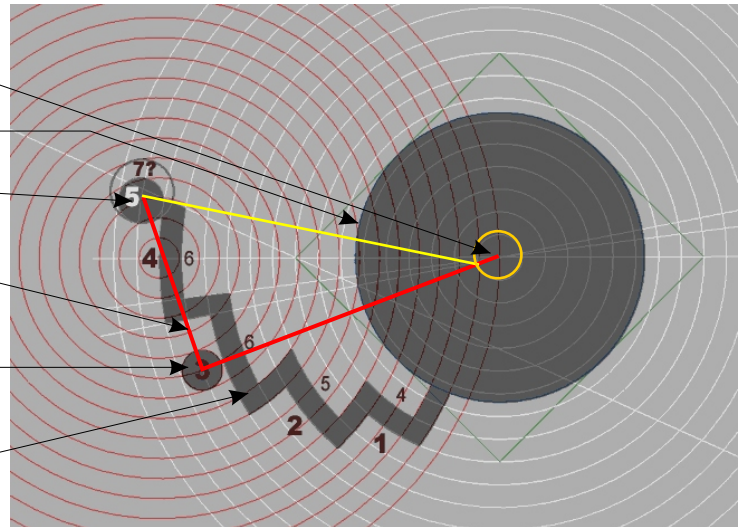

WORKSHEET: POSSIBLE "JERICHO CAPSTONE" (RE "RA*STAR 2000")

(NOTE: THE BITMAP IS FROM A STUDY BY MARTIN KEITEL AND, TO MY KNOWLEDGE, DOES NOT CONTRADICT HIS WORK.)

THE "RA*STAR 2000" EXPLANATION (WITH LINKS) IS FROM THE SPIRIT HEART SANCTUARY ARCHIVES (CREDIT BELOW WITH URL).

- POSSIBLE RA SPHERE IN THE CENTER
- LARGE DISK POSSIBLY THE JERICHO CAPSTONE FIELD CENTERED IN THE "RA SPHERE" OVER THE PYRAMID APEX.
- "POOL OF THE MOON/LIFE/SHIN" POLE IN THE RESHEL
- "L-GATE" FORM USUALLY SHOWN AND USED TO OPERATE THE GOLDEN RATIO RHOMBUS OR "EYE OF RA" SYSTEM. PYRAMID APEX AT TIP OF YELLOW LINE.
- CENTER OF THE RHOMBUS. THIS IS A "SHIYN" POLE AND THE CENTER OF A RESHEL (CHIEF HEAD STONE OF GOD) GRID. IT CENTERS AND FORMS A TELEPLANE (TIME CONTINUUM REALITY FRAME).
- SPIRAL SYSTEM OF "L GATES" WITH 8 TRANSITIONS OR GATES. HOWEVER IT COULD ALSO BE READ AS 5 L'S (GATES).

THIS SHOWS THE ATOMA CENTER IN ITS NORMAL POINT BETWEEN THE TWO RESHEL HALVES HOWEVER THE "RA SPHERE" IN EACH HALF WOULD BE COINCIDENT (MERGED) IN THE ATOMA POINT WHEN THE HALVES ARE PENETRATED WITH PYRAMID APICES ALMOST TOUCHING.

RESHEL BASE LINE 2° SELAH-GAP
OHLMAN (FORMATION) BASE LINE

HALF OF THE RESHEL METATRONIC BREASTPLATE. THE OTHER HALF IS IDENTICAL BUT REVERSED.

BASIC "L" GATE/PILLAR USUALLY SEEN IS REPRESENTING THE GOLDEN RATIO RHOMBUS TIME GATE, PILLAR, ETC. (PSALM 118:19-23)