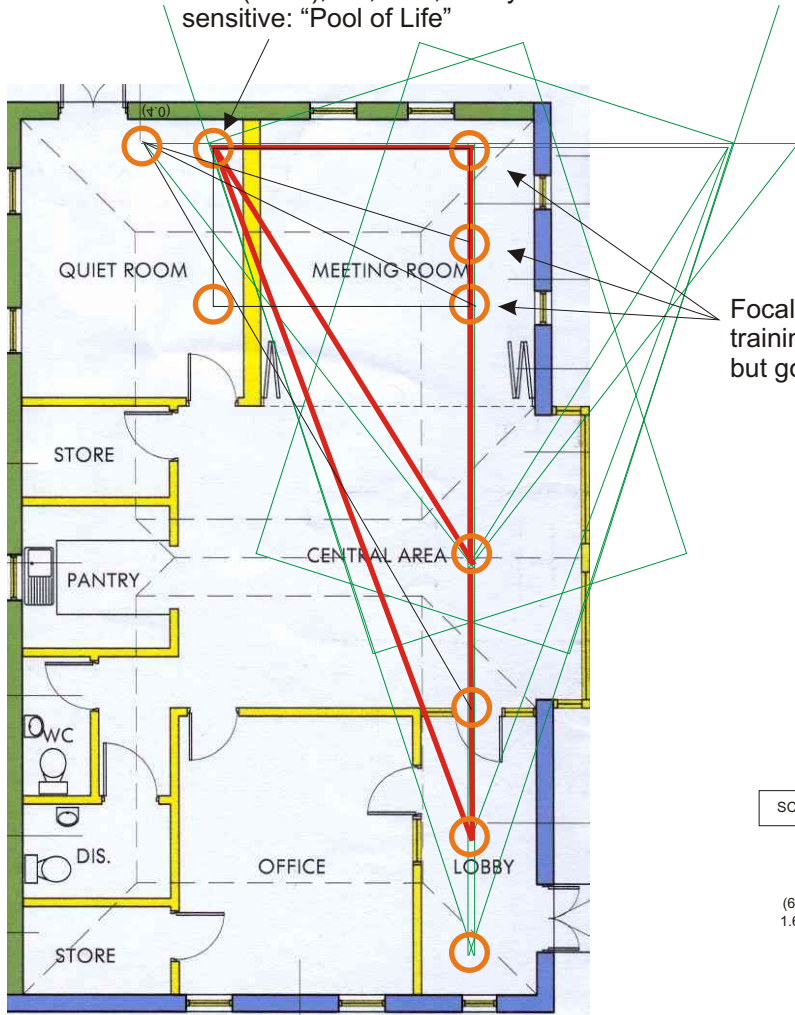

# ONE POSSIBLE HARMONIC PLACEMENT

## GOLDEN RATIO RHOMBUS, RESHEL GRID

○ High potential energy/consciousness sites for siting artifacts, prayer points, altars, other focal items/functions.

Suggested site for sacred altar/(other); life, time, reality sensitive: "Pool of Life"

Focal points for screens, white boards, training aids. Holy points best for "instructor" but good points for attention focus.