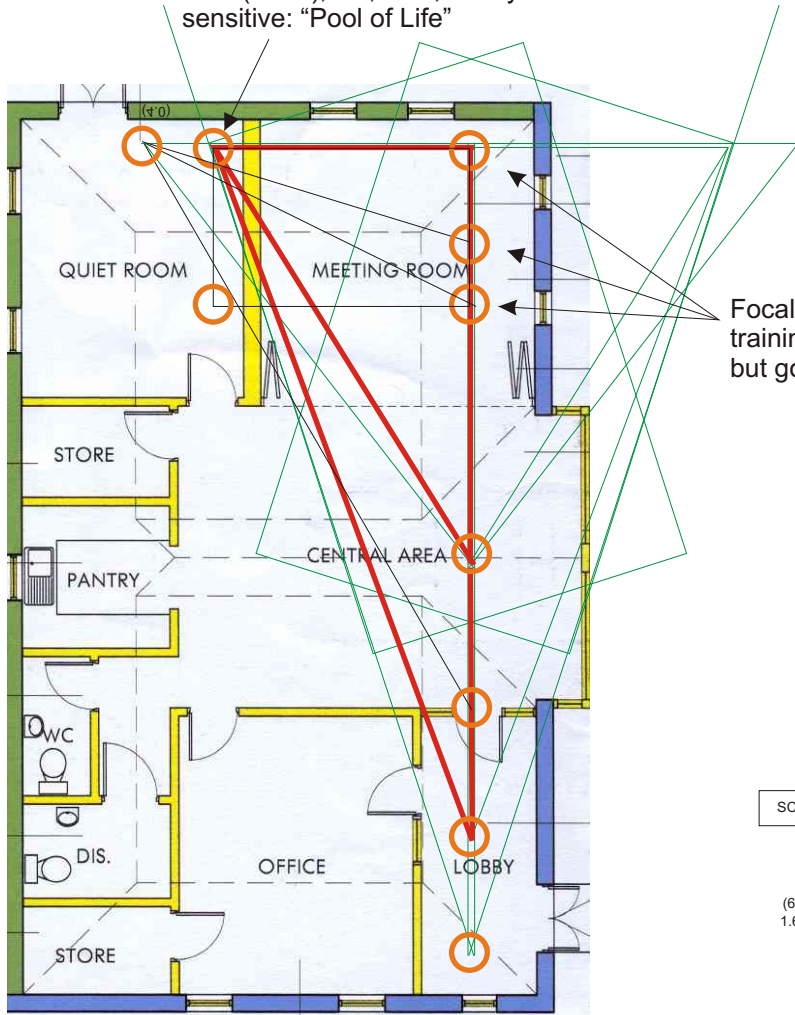

ONE POSSIBLE HARMONIC PLACEMENT

GOLDEN RATIO RHOMBUS, RESHEL GRID

○ High potential energy/consciousness sites for siting artifacts, prayer points, altars, other focal items/functions.

Suggested site for sacred altar/(other); life, time, reality sensitive: "Pool of Life"

Focal points for screens, white boards, training aids. Holy points best for "instructor" but good points for attention focus.