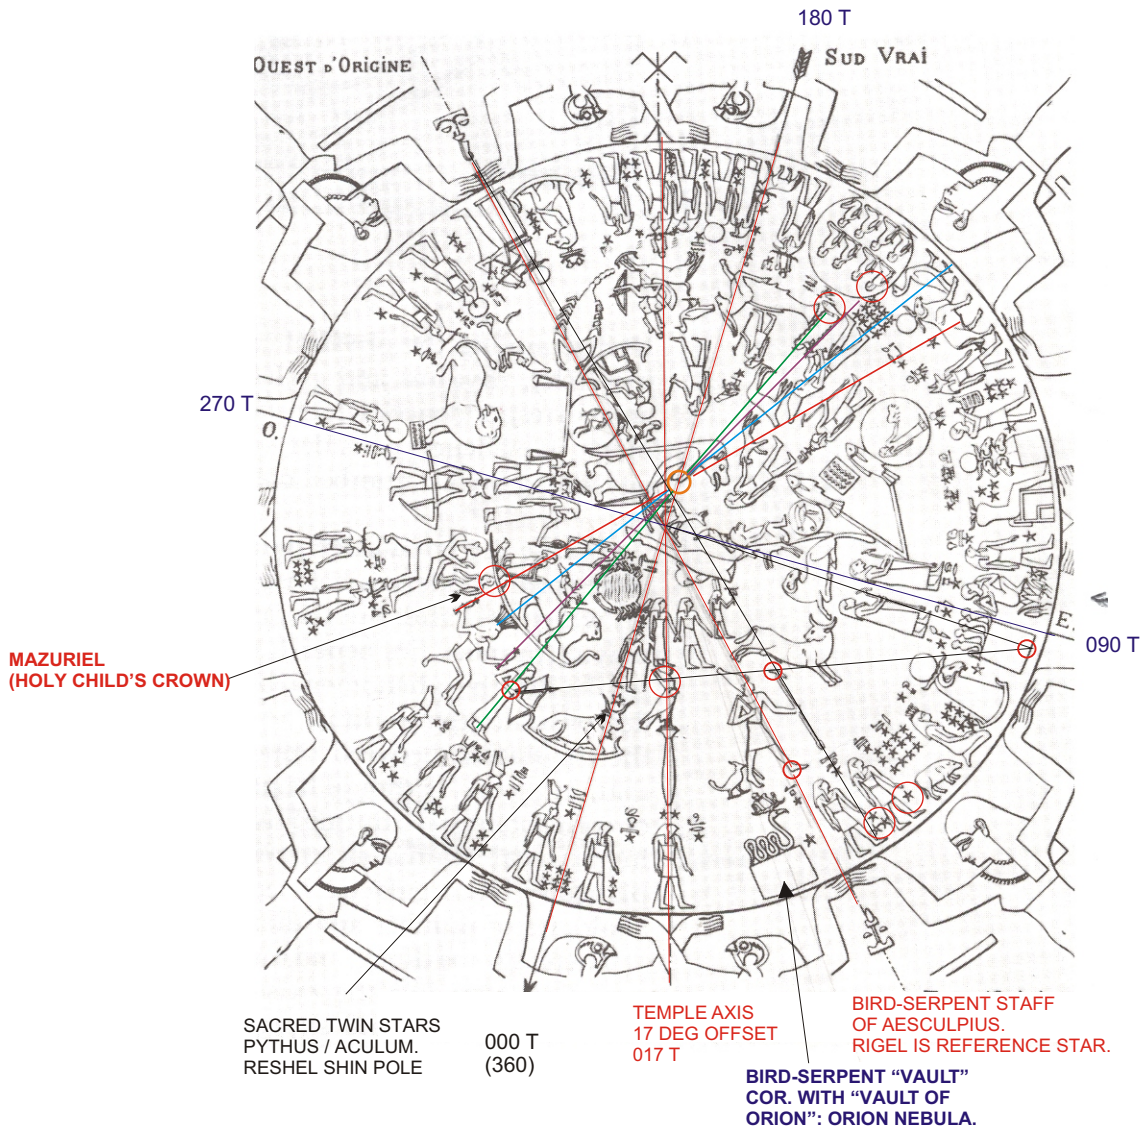

**“DENDERA CEILING”
HATHOR TEMPLE AT DENDERA, EGYPT
(VALID METATRONIC REFERENCE)**

File: DenderaAnqetTwoCups01.cdr/pdf
(Sinclair, Cupbearer)
From: SECRETS OF THE GREAT PYRAMID by Peter Tompkins
Geometry and Comments Copyright © 2002, William Buehler