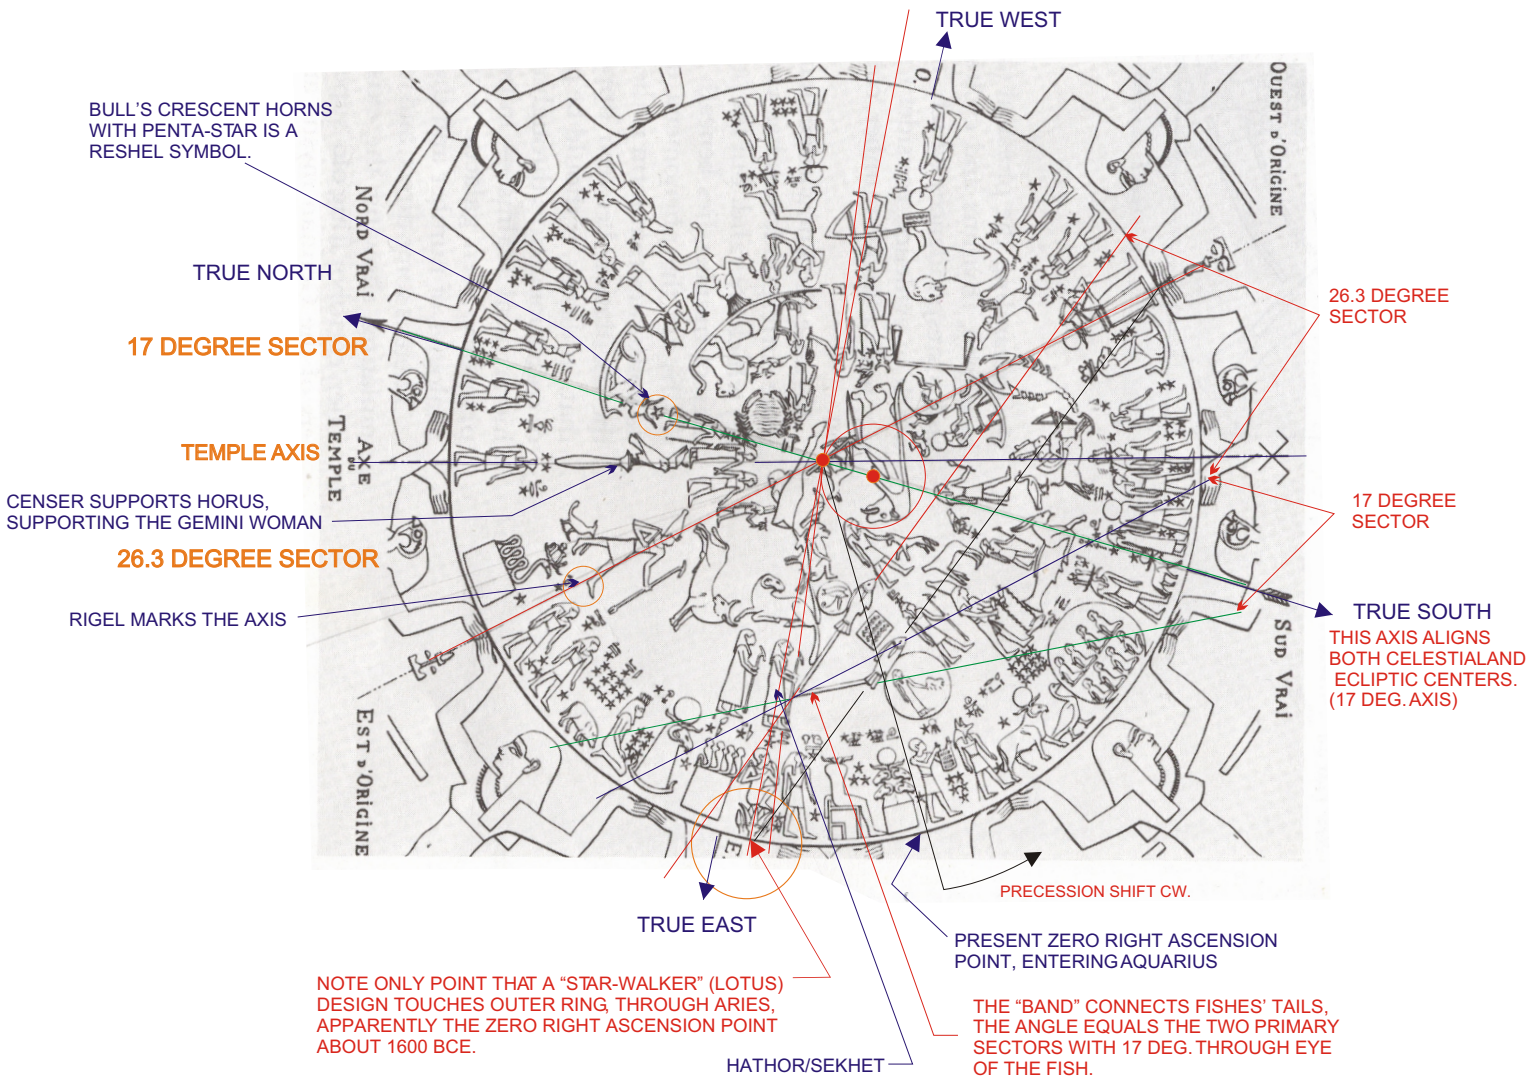

**ASTROLOGICAL CEILING: HATHOR TEMPLE AT DENDERA
SHOWING MAIN THREE AXES; PISCES.**

File: DenderaCeiling01.cdr/pdf
 Copyright © 2003, William Buehler
 Ceiling bitmap reproduced from SECRETS OF THE GREAT PYRAMID
 by Peter Tompkins.

THE "BAND" CONNECTS FISHES' TAILS, THE ANGLE EQUALS THE TWO PRIMARY SECTORS WITH 17 DEG. THROUGH EYE OF THE FISH.
 THE BAND GENERATES FROM THE TCHAM (SCEPTRE OF SEKHET). THE "VAULT" OF WATERS BETWEEN THE FISH ARE A TELEPLANE/MAR.