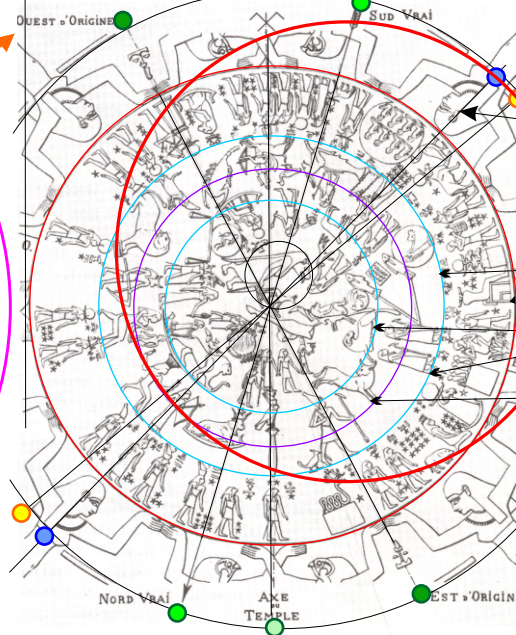

HALL OF GENERATION

ZODIAC RING

THESE RINGS 20-POLE

STARWALKER RING

HEART GENERATIVE RING

HARA GENERATIVE RING

SHEKINAH (CONTAINMENT) RING

TEMPLE AXIS HELIOTROPE TRACKS GALACTIC CENTER
AND "CARRIES" THE OTHER TWO AXES

BOATS OF RA HELIOTROPE TRACKS OUR SUN
ANQET "RIDER" TRACKS MAZURIEL

NORTH

RESHEL AXIS: 17 DEG
TEMPLE AXIS

BIRD-SERPENT AXIS: 26.3 DEG

KHNEMA-RA HIDDEN AXIS
(BOAT OF RA HELIOTROPE)

"EUDORA" HIDDEN AXIS
(MAZURIEL, PYTHUM/ACULUS
RESHEL HELIOTROPE)

CORRELATION:
SAR HANOK (CHENOWK) TEMPLE
AND PTAH HOLD

HALL OF GENERATION (OUTER
RINGS ARE TEMPLATES)

RING OF INTERRED ENOCHIAN
MASTERS

ASHERIM AND ASHEROTH RINGS

MAZURIEL

TWIN STAR ACULUS-PYTHUM

TWO BOATS OF RA

THE BOATS OF RA SYSTEM IS SEPARATE FROM THE
MAZURIEL RESHEL SYSTEM, AXES VARY 4°
THE MAZURIEL RIDER CENTERS IN AN ANUBIS, MAY BE A
KYOPTOS (ANUBIS) RING NAMED FOR "ANQET", USING A "EUDORA" AXIS.