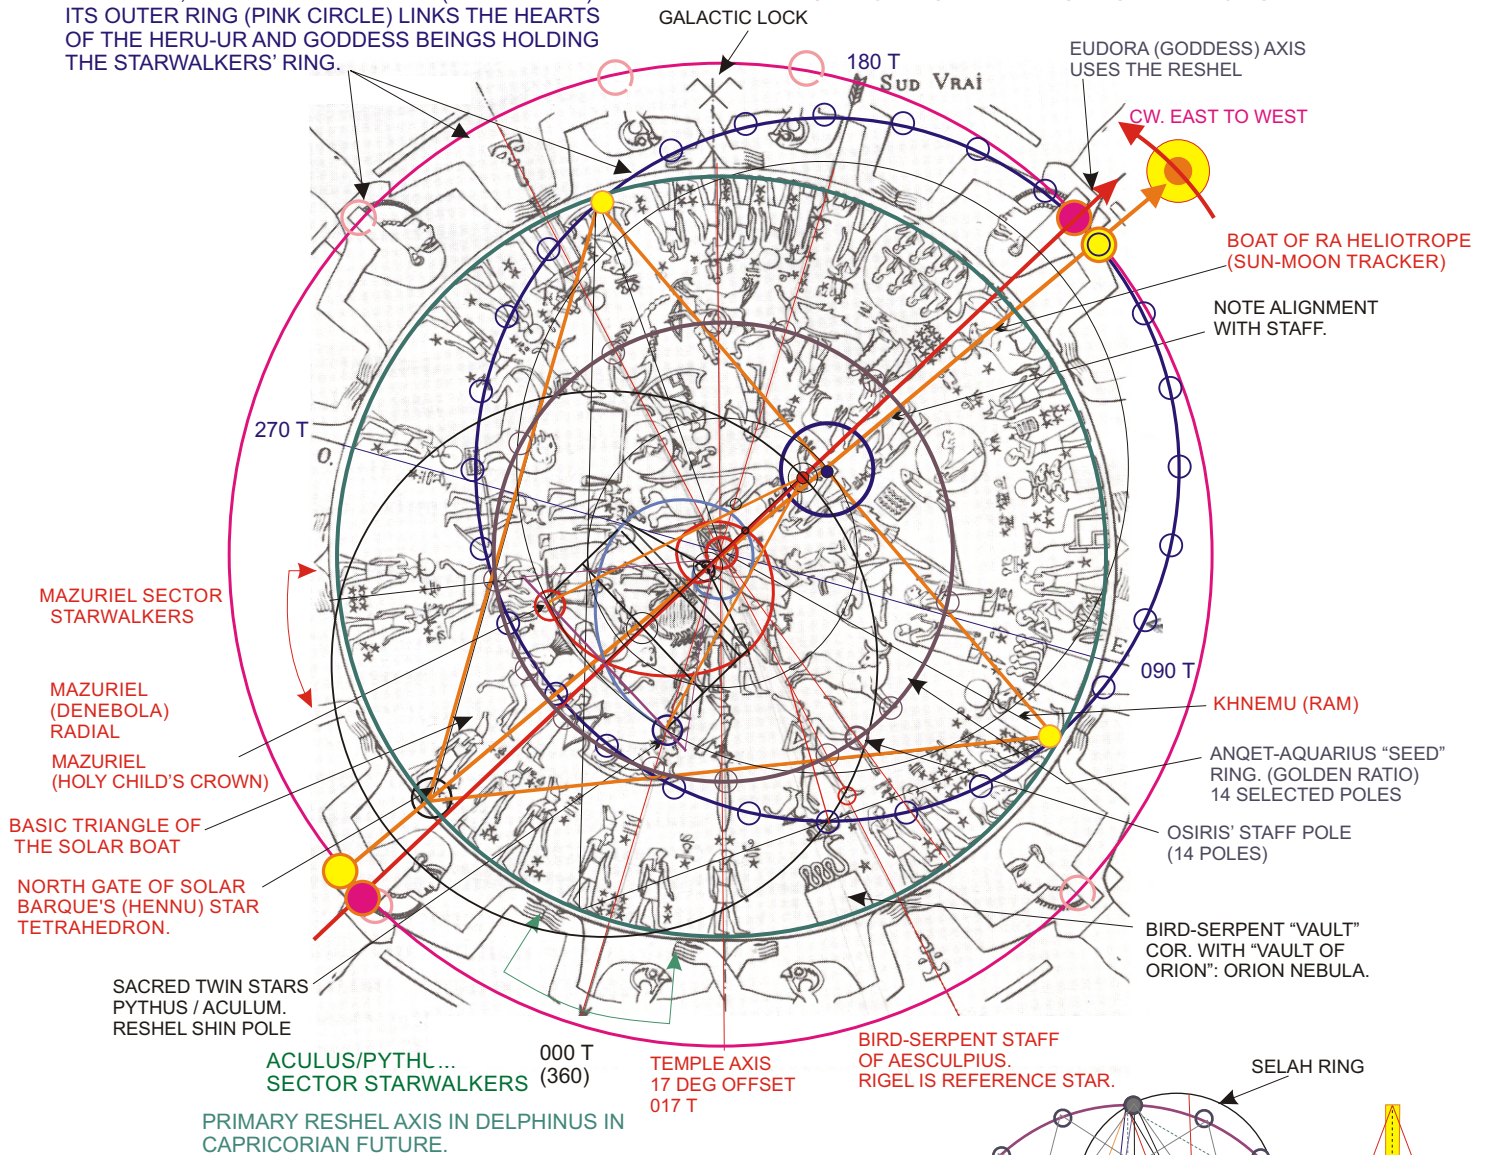

"DENDERA CEILING"
HATHOR TEMPLE AT DENDERA, EGYPT
BOATS OF RA SUN TRACKING RING
AND ANNUBIS "KYOPTOS" RING

THE BLUE CIRCLE SPINNER ROTATES TO FOLLOW THE MOON, CENTERED IN POLARIS (NORTH GATE). ITS OUTER RING (PINK CIRCLE) LINKS THE HEARTS OF THE HERU-UR AND GODDESS BEINGS HOLDING THE STARWALKERS' RING.

1. "STARWALKERS" BOAT-OF-RA TRIANGLE TRACKS SUN CONSTANTLY.
2. THE TRIANGLE'S BASE LINE CONNECTS THE TWO BOATS. THIS FORMS THE DIAMETER OF A SPINNER (SIEGEL FIELD). THIS IS PROBABLY A "KYOPTOS" (ANNUBIS RING) WITH THOTH AND AN ANNUBIS AT ITS CENTER.
3. A TETRAHEDRON SYSTEM CENTERED ON "THOTH'S FOOT" FORMS AN "HORIZON OF THOTH (MEASUREMENT)" FOR A 12-POLE RING OR KYOPTOS, 12 ANNUBIS TRACKING THE SUN FOR CONSTANT SOLAR INPUT INTO THE STARWALKER'S RING VIA THE BOATS.

RESHEL CONNECTING THE MAZURIEL AND ACULUS / PYTHUM POINTS USING THEM AS THE POOLS OF LIFE / MOON(S).

SACRED TWIN-STAR: PYTHUM AND ACULUS, AS SHIYN POLE FOR THE ORITRONIC CONTINUUM. (METATRONIC SHIYN POLE IS IN THE HEART OF CAPRICORN).