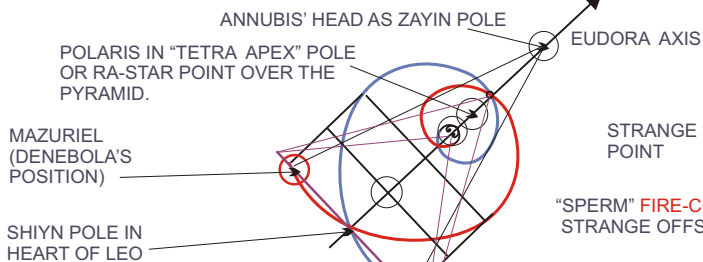

"DENDERA CEILING"
HATHOR TEMPLE AT DENDERA, EGYPT
BOATS OF RA SUN TRACKING RING
AND ANNUBIS "KYOPTOS" RING

THE BLUE CIRCLE SPINNER ROTATES TO FOLLOW THE MOON, CENTERED IN POLARIS (NORTH GATE). ITS OUTER RING (PINK CIRCLE) LINKS THE HEARTS OF THE HERU-UR AND GODDESS BEINGS HOLDING THE STARWALKERS' RING.

1. "STARWALKERS" BOAT-OF-RA TRIANGLE TRACKS SUN CONSTANTLY.
2. THE TRIANGLE'S BASE LINE CONNECTS THE TWO BOATS. THIS FORMS THE DIAMETER OF A SPINNER (SIEGEL FIELD). THIS IS PROBABLY A "KYOPTOS" (ANNUBIS RING) WITH THOTH AND AN ANNUBIS AT ITS CENTER.
3. A TETRAHEDRON SYSTEM CENTERED ON "THOTH'S FOOT" FORMS AN "HORIZON OF THOTH (MEASUREMENT)" FOR A 12-POLE RING OR KYOPTOS, 12 ANNUBIS TRACKING THE SUN FOR CONSTANT SOLAR INPUT INTO THE STARWALKER'S RING VIA THE BOATS.

RESHEL CONNECTING THE MAZURIEL AND ACULUS / PYTHUM POINTS USING THEM AS THE POOLS OF LIFE / MOON(S).

SACRED TWIN-STAR: PYTHUM AND ACULUS, AS SHIYN POLE FOR THE ORITRONIC CONTINUUM. (METATRONIC SHIYN POLE IS IN THE HEART OF CAPRICORN).