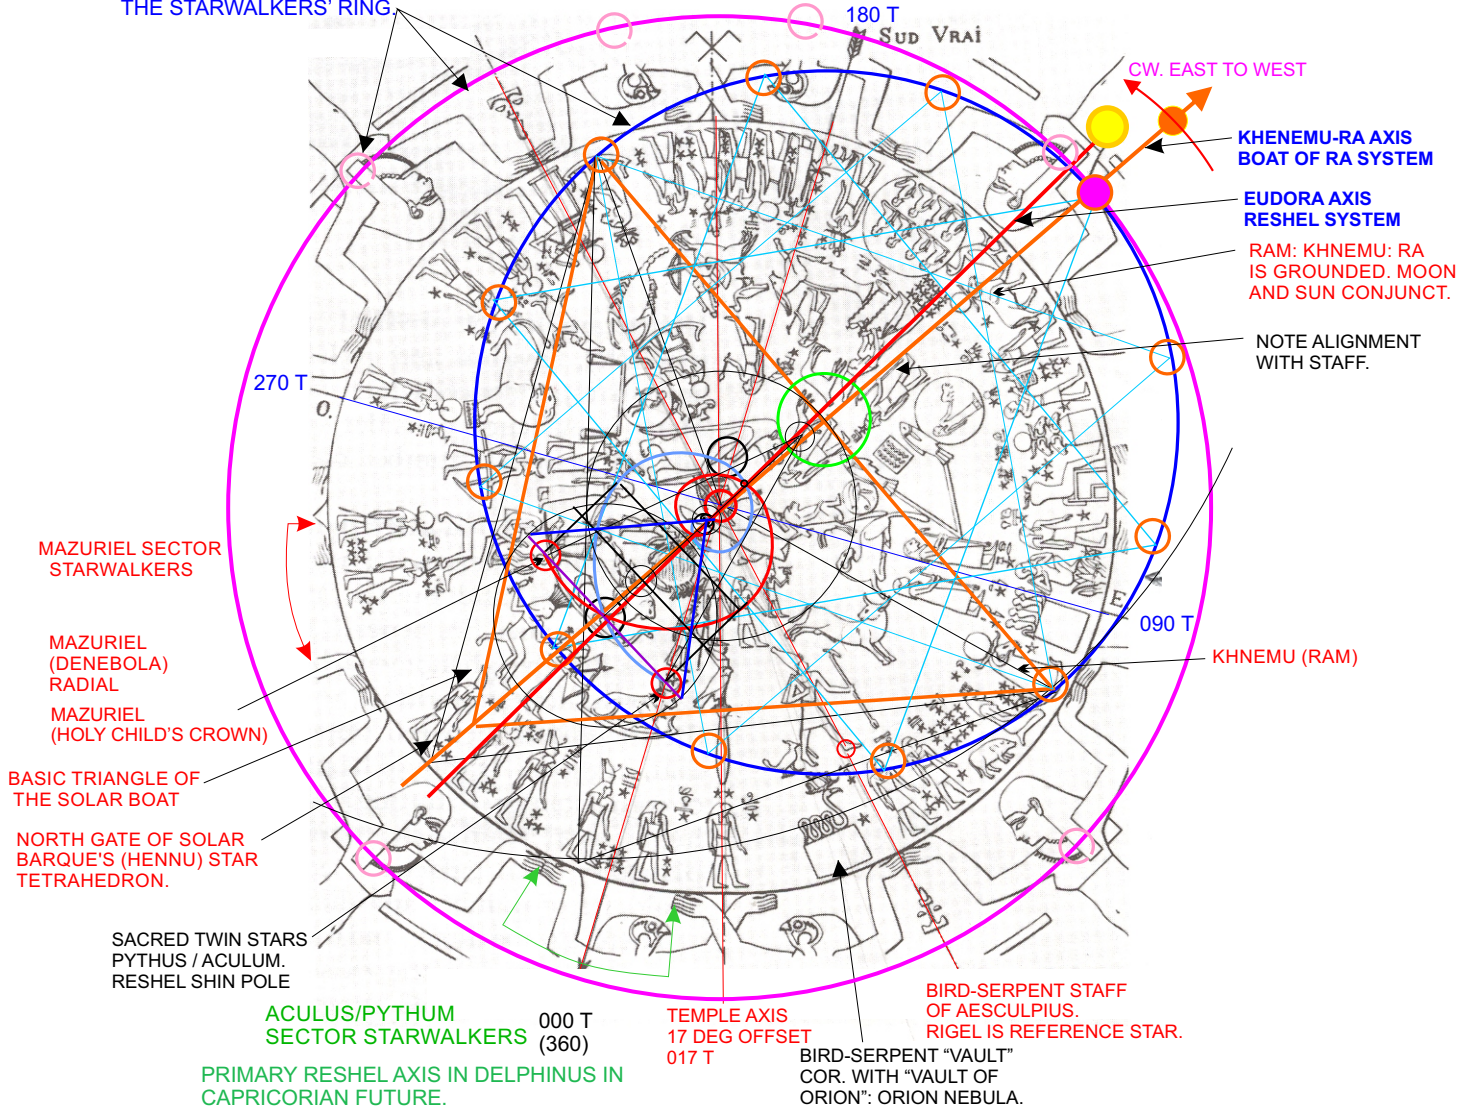

"DENDERA CEILING" HATHOR TEMPLE AT DENDERA, EGYPT (VALID METATRONIC REFERENCE)

THE BLUE CIRCLE SPINNER ROTATES TO FOLLOW THE SUN, CENTERED IN POLARIS (NORTH GATE). ITS OUTER RING (PINK CIRCLE) LINKS THE HEARTS OF THE HERU-UR AND GODDESS BEINGS HOLDING THE STARWALKERS' RING.

1. "STARWALKERS" BOAT-OF-RA TRIANGLE TRACKS SUN CONSTANTLY.
2. THE TRIANGLE'S BASE LINE CONNECTS THE TWO BOATS. THIS FORMS THE DIAMETER OF A SPINNER (SIEGEL FIELD). THIS IS PROBABLY A "KYOPTOS" (ANNUBIS RING) WITH THOTH AND AN ANNUBIS AT ITS CENTER.
3. A TETRAHEDRON SYSTEM CENTERED ON "THOTH'S FOOT" FORMS AN "HORIZON OF THOTH (MEASUREMENT)" FOR A 12-POLE RING OR KYOPTOS, 12 ANNUBIS' TRACKING THE SUN FOR CONSTANT SOLAR INPUT INTO THE STARWALKER'S RING VIA THE BOATS.

RESHEL CONNECTING THE MAZURIEL AND ACULUS / PYTHUM POINTS USING THEM AS THE POOLS OF LIFE / MOON(S).

THIS RESHEL IS A SUPPLEMENTARY BOOSTER FOR THE OVERALL RESHEL ORGANIZING THE COMPLETE NORTH GATE TELESPHERE.