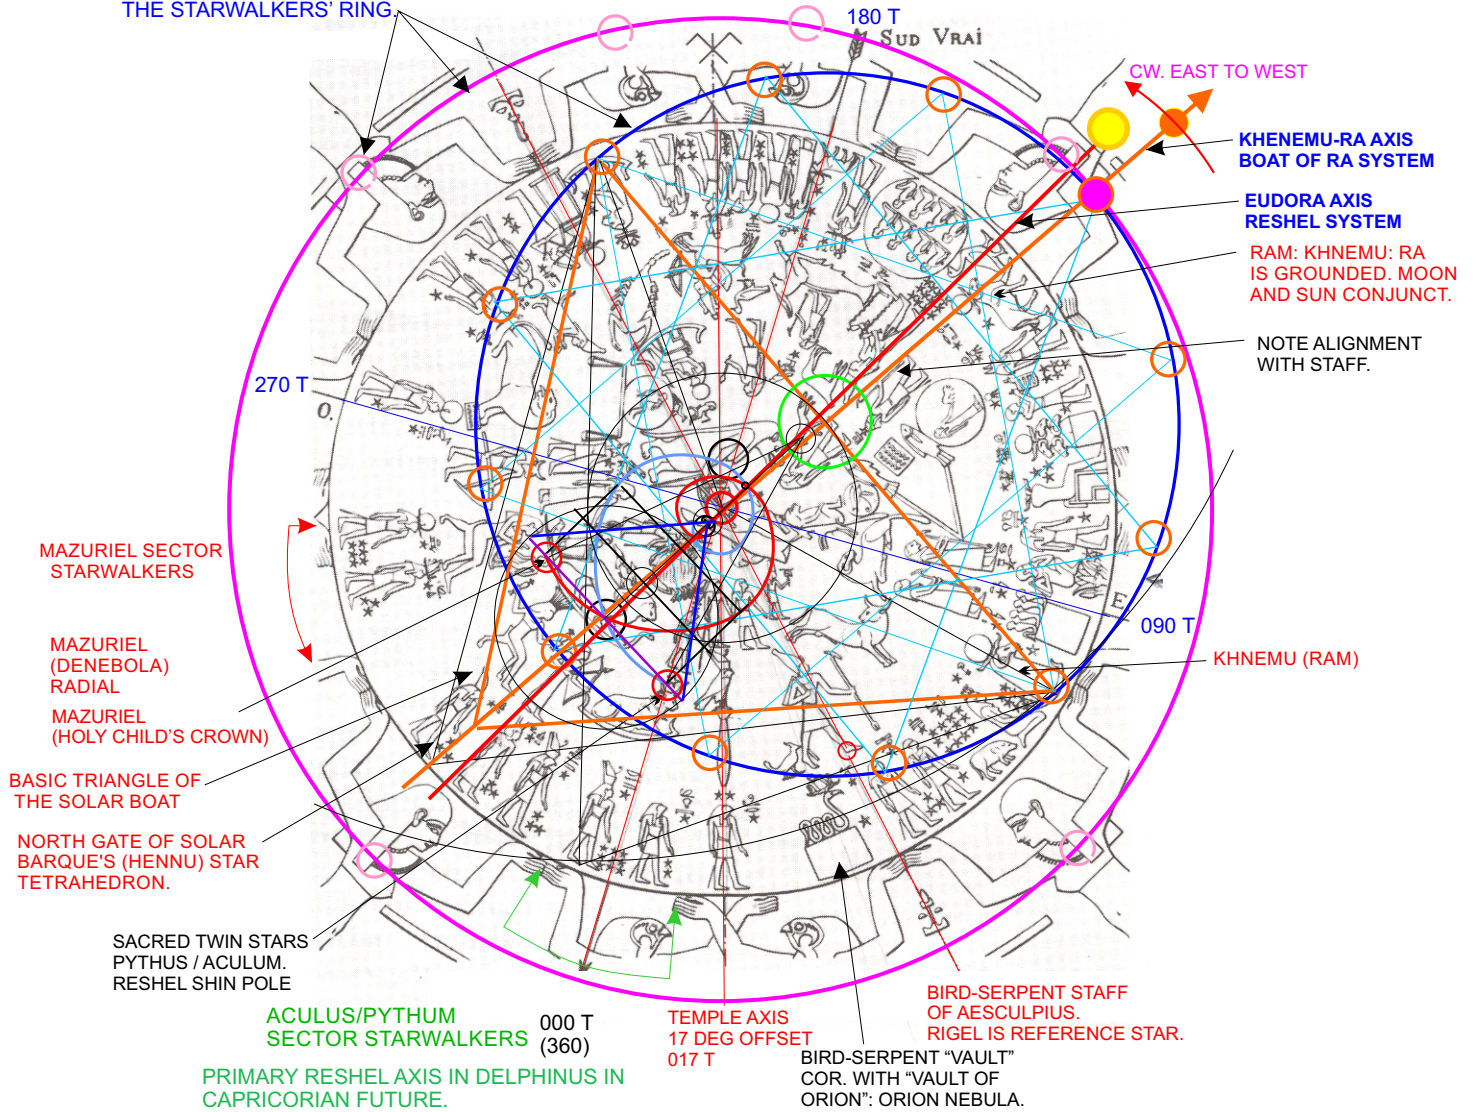

# "DENDERA CEILING" HATHOR TEMPLE AT DENDERA, EGYPT (VALID METATRONIC REFERENCE)

THE BLUE CIRCLE SPINNER ROTATES TO FOLLOW THE SUN, CENTERED IN POLARIS (NORTH GATE). ITS OUTER RING (PINK CIRCLE) LINKS THE HEARTS OF THE HERU-UR AND GODDESS BEINGS HOLDING THE STARWALKERS' RING.

1. "STARWALKERS" BOAT-OF-RA TRIANGLE TRACKS SUN CONSTANTLY.
2. THE TRIANGLE'S BASE LINE CONNECTS THE TWO BOATS. THIS FORMS THE DIAMETER OF A SPINNER (SIEGEL FIELD). THIS IS PROBABLY A "KYOPTOS" (ANNUBIS RING) WITH THOTH AND AN ANNUBIS AT ITS CENTER.
3. A TETRAHEDRON SYSTEM CENTERED ON "THOTH'S FOOT" FORMS AN "HORIZON OF THOTH (MEASUREMENT)" FOR A 12-POLE RING OR KYOPTOS, 12 ANNUBIS' TRACKING THE SUN FOR CONSTANT SOLAR INPUT INTO THE STARWALKER'S RING VIA THE BOATS.

RESHEL CONNECTING THE MAZURIEL AND ACULUS / PYTHUM POINTS USING THEM AS THE POOLS OF LIFE / MOON(S).

THIS RESHEL IS A SUPPLEMENTARY BOOSTER FOR THE OVERALL RESHEL ORGANIZING THE COMPLETE NORTH GATE TELESPHERE.