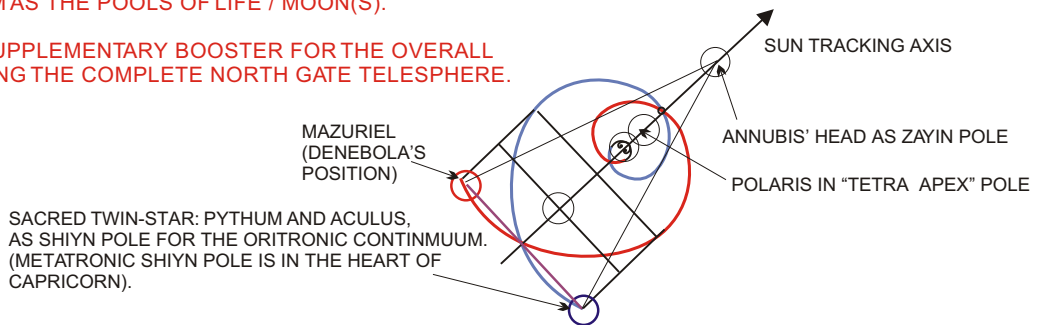

"DENDERA CEILING" HATHOR TEMPLE AT DENDERA, EGYPT (VALID METATRONIC REFERENCE)

TWO "OVUM" RINGS OF CHISWICK/LONDON AND THE LINDISFARNE-L, WITH "SPERM" POINTS CORRELATE WITH THE RESHEL RINGS AND ALSO RESONATE WITH THE CEILING'S PATTERN.

THE BLUE CIRCLE SPINNER ROTATES TO FOLLOW THE SUN, CENTERED IN POLARIS (NORTH GATE). ITS OUTER RING (RED CIRCLE) LINKS THE HEARTS OF THE HERU-UR AND GODDESS BEINGS HOLDING THE STARWALKERS' RING.

NOTE THAT THE INDEX MARK CONFORMS WITH THE PYRAMID APEX

RESHEL CONNECTING THE MAZURIEL AND ACULUS / PYTHUM POINTS USING THEM AS THE POOLS OF LIFE / MOON(S).

THIS RESHEL IS A SUPPLEMENTARY BOOSTER FOR THE OVERALL RESHEL ORGANIZING THE COMPLETE NORTH GATE TELESPHERE.