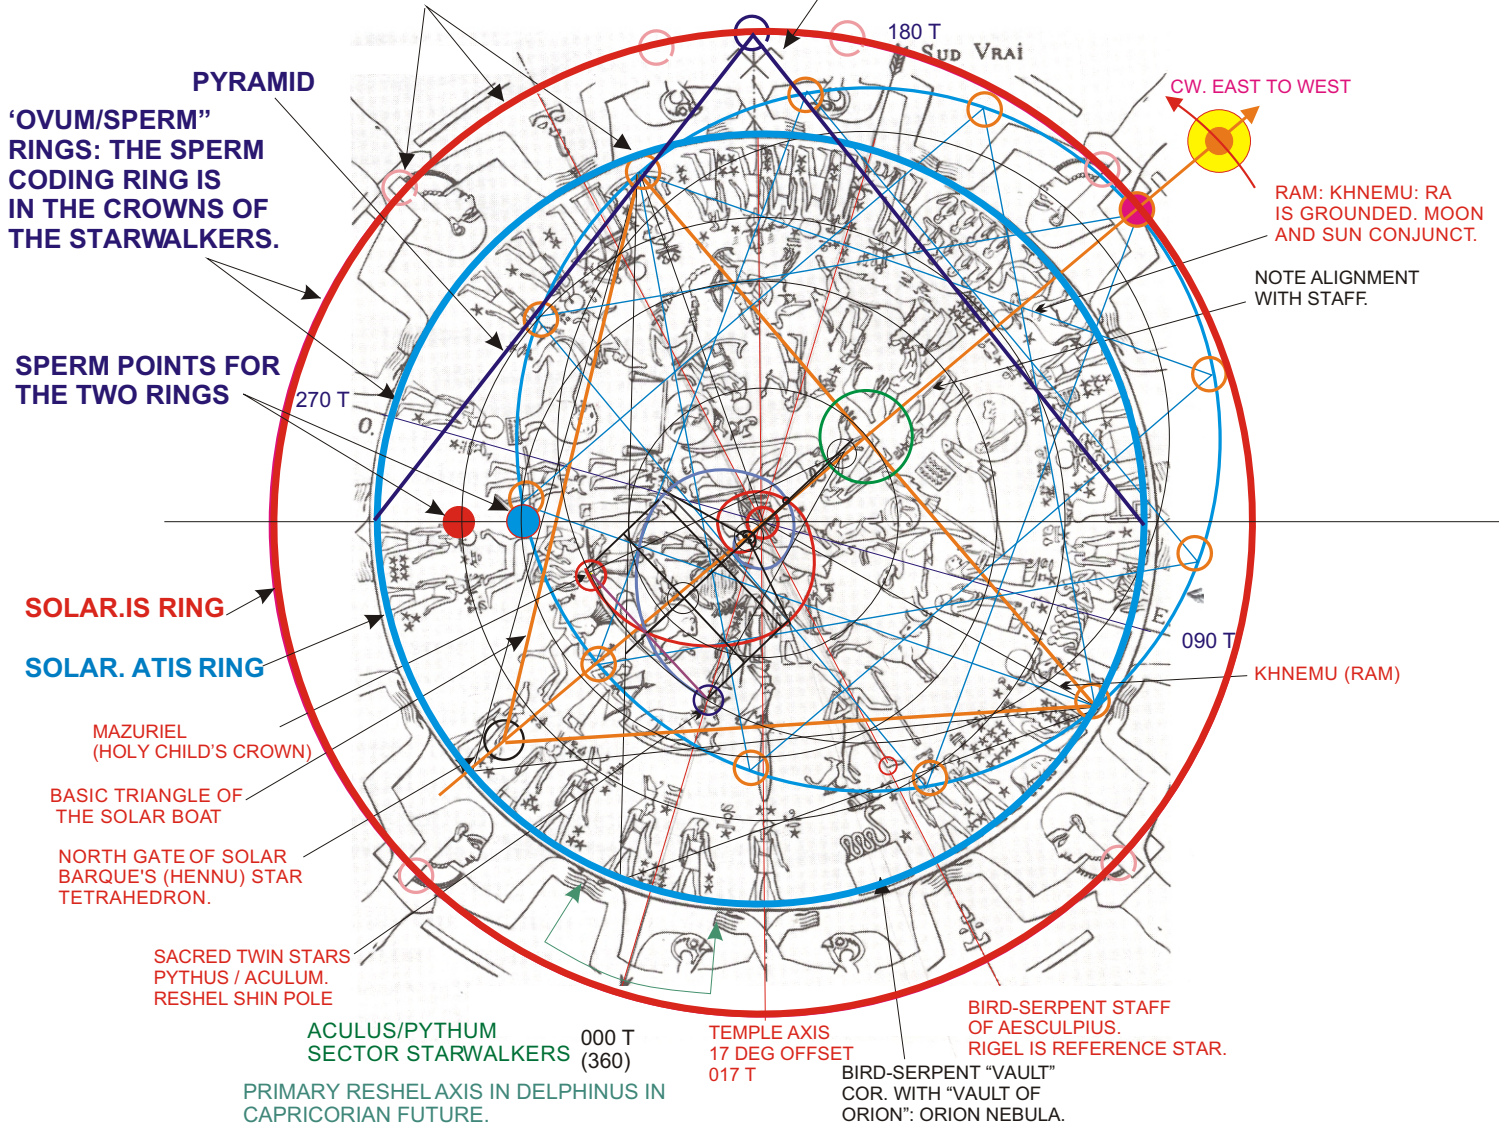

"DENDERA CEILING" HATHOR TEMPLE AT DENDERA, EGYPT (VALID METATRONIC REFERENCE)

TWO "OVUM" RINGS OF CHISWICK/LONDON AND THE LINDISFARNE-L, WITH "SPERM" POINTS CORRELATE WITH THE RESHEL RINGS AND ALSO RESONATE WITH THE CEILING'S PATTERN.

THE BLUE CIRCLE SPINNER ROTATES TO FOLLOW THE SUN, CENTERED IN POLARIS (NORTH GATE). ITS OUTER RING (RED CIRCLE) LINKS THE HEARTS OF THE HERU-UR AND GODDESS BEINGS HOLDING THE STARWALKERS' RING.

NOTE THAT THE INDEX MARK CONFORMS WITH THE PYRAMID APEX

RESHEL CONNECTING THE MAZURIEL AND ACULUS / PYTHUM POINTS USING THEM AS THE POOLS OF LIFE / MOON(S).

THIS RESHEL IS A SUPPLEMENTARY BOOSTER FOR THE OVERALL RESHEL ORGANIZING THE COMPLETE NORTH GATE TELESPHERE.

SACRED TWIN-STAR: PYTHUM AND ACULUS, AS SHIYN POLE FOR THE ORITRONIC CONTINUUM. (METATRONIC SHIYN POLE IS IN THE HEART OF CAPRICORN).