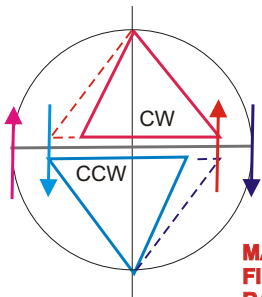

**TETRAHEDRONS
BASE-TO-BASE;
(CYCLIC INTERPENETRATION
IN THE RESHEL)**

**HEART
HEARD,
SEEN**

**SUN
(FIRE CODES)**

**MOON(S)
(SHINN)**

**MIND
RECEIVED,
LEARNED**

**MAZURIEL OVUM INSEMINATED BY SOLAR
FIRE CODES AND STELLAR DIAMOND
RAYS FROM BLACK HOLE.**

**SOPHIA WISDOM
(DRESSED IN BLUE, MOON
IN BLUE-SILVER, BLUE STAR
RIGEL CODES.)**

**EMERALD MAR FIELD OR AS CREATED
IN THE SYNERGIC RA-UM TEMPLATES.**

**GOD OF PEACE
(OF EIRENE:
QUIETNESS)**

SOUTH POLE

NORTH POLE

DUAL DIPOLE DIONE COUPLET

**"HEART OF GOD": STAR TETRAHEDRON...(PHIL. 4:4-9)
...A HYPOTHETICAL RA-UM PATTERN.**