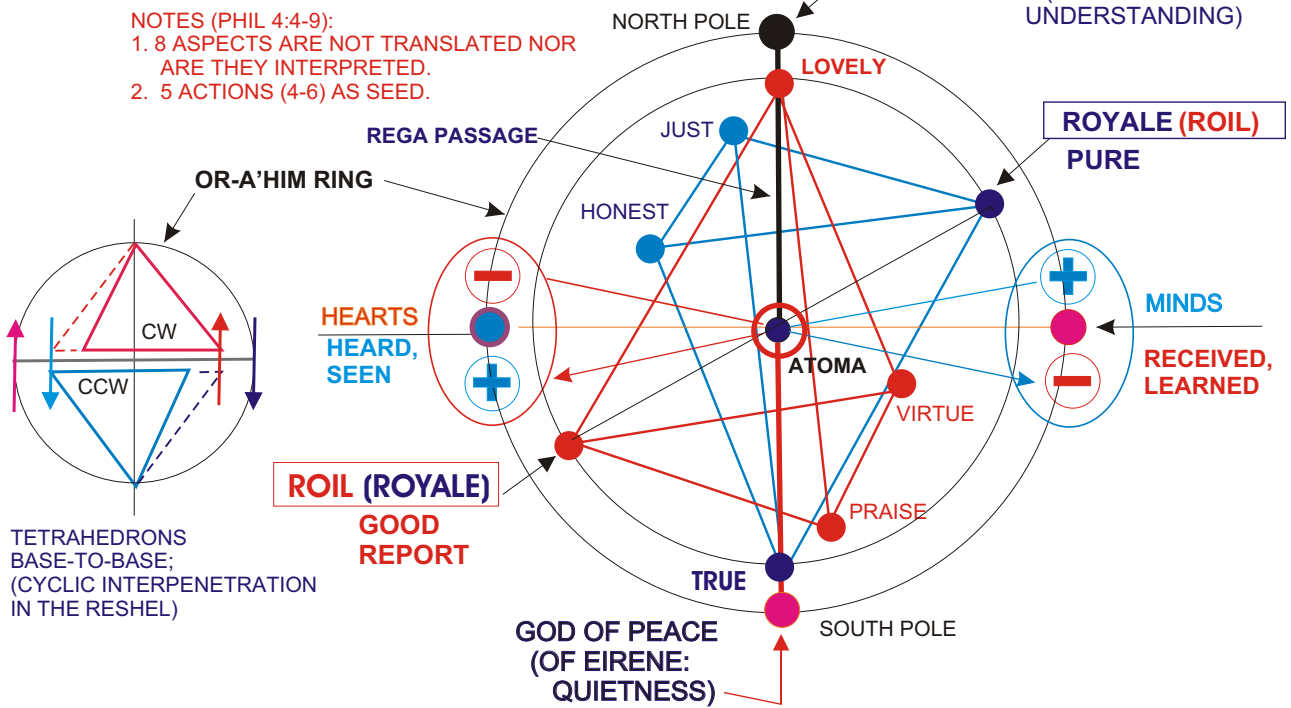

**DIONE COUPLET:
TOP/PLAN VIEW**

EXAMPLE FROM SCRIPTURE:

- NOTES (PHIL 4:4-9):
 1. 8 ASPECTS ARE NOT TRANSLATED NOR ARE THEY INTERPRETED.
 2. 5 ACTIONS (4-6) AS SEED.

**DUAL DIPOLE DIONE COUPLET
"HEART OF GOD": STAR TETRAHEDRON...(PHIL. 4:4-9)**