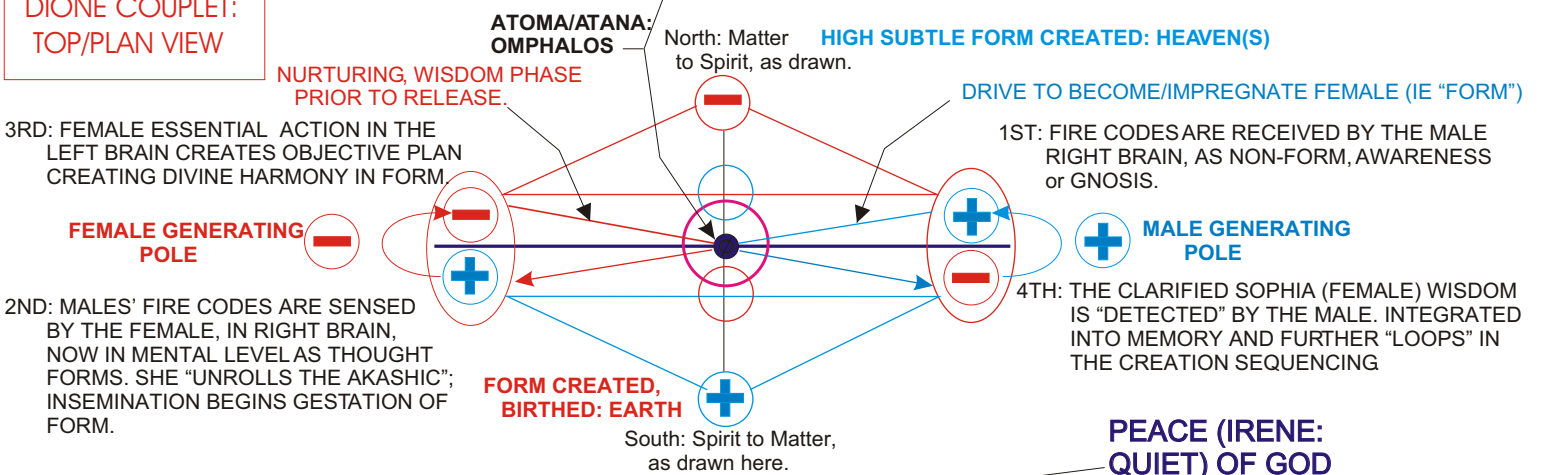

**DIONE COUPLET:
TOP/PLAN VIEW**

EXAMPLE FROM SCRIPTURE:

- NOTES (PHIL 4:4-9):
 1. 8 ASPECTS ARE NOT TRANSLATED NOR ARE THEY INTERPRETED.
 2. 5 ACTIONS (4-6) AS SEED.

**DUAL DIPOLE DIONE COUPLET
"HEART OF GOD": STAR TETRAHEDRON...(PHIL. 4:4-9)**