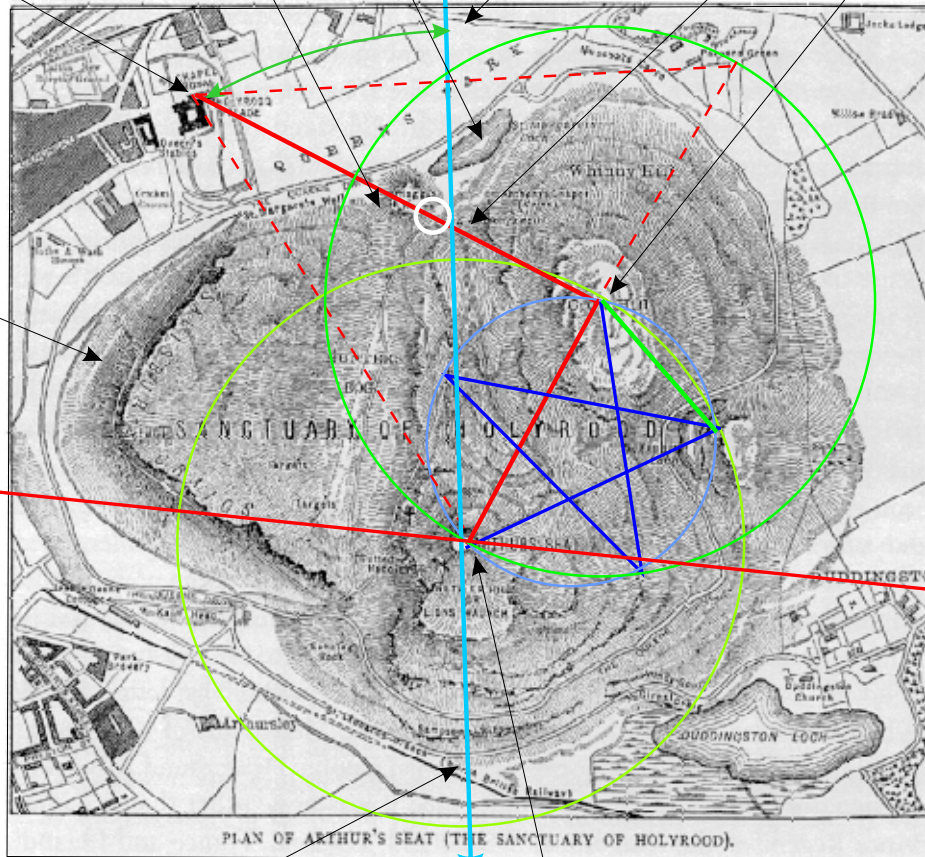

THE KHRONOS POLE 1.618 HARMONIC:
CHAPEL ROYAL WITH HOLYROOD PALACE.
SHEKINAH GLORY POLE (MARI ...STEWART?)

CROW HILL, NOW CALLED WHINNEY HILL:
"WHIN(NEY)" FROM WHINS (WHYNN): GORSE, FURZE, "BENT" GRASS. "AIT": PLACE, SPOT.
"FEANNAG": CROW; AN ENRICHED SPOT FOR SEEDING OVER A BARREN PLACE.
"CLACH-GLUIN-A-CHOILICH": A COCK-KNEE STONE, OBTAINED FROM THE BENT KNEE
OF A COCK. "CLACH-OISINN": CORNER STONE.
THE SHIYN POLE IN THE BASIC L-GATE.

RESH POLE NEAR
HAGGIS KNOWE:
CRITICAL

ST. MARGARET'S LOCH

GOLDEN RATIO SPIRALS FIRST
CROSS HERE.

ST. ANTHONY'S CHAPEL
(RUIN)

MAGNETIC NORTH NOW
(07' E PER YEAR SHIFT)

TRUE NORTH

SALISBURY
CRAIG

STAFFA

SPEAR OF
LONGINUS

HOLY ISLAND
LINDISFARNE

TAVHARA LINE

"ARTHUR'S SEAT": ARTHUR CORRELATE WITH "AITHER?" ...AITHER/NATHAIR: SERPENT. ARTHUR'S DRAGON?
CLACH-NA-CINEAMHUINN": FATAL STONE: STONE SEAT UPON WHICH
THE ANCIENT CELTIC RULERS WERE INAUGURATED. WHEREVER THE STONE REMAINS ONE OF THE
SCOTISH KINGS WILL REIGN. POWER AND CONSCIOUSNESS OF THE KINGDOM IS ENGRAMMED
INTO THE STONE, PASSED INTO THE RULER VIA SPIRITUAL ALCHEMY. THE "SEAT" ALSO CORRELATES
WITH THE L-SHAPE.
THE POOL OF LIFE/MOON IN THE BASIC L-GATE, RESHEL.

MAIN RESHEL AXIS FOR THE EDINBURGH MATRIX
GOES THROUGH ARTHUR'S SEAT. THE HOLYROOD
MATRIX IS THE RESHEL'S GLORY (TSADEY) POLE.
THIS AXIS EXTENDS FROM THURSO TO GLASTONBURY
WITH CRITICAL INPUTS FROM FORTINGALL AND THE
WESTERN HOLY ISLAND OFF ANGLESEY.

"ROOD": A ROD FOR MEASURING OR LAND AREA OF 1/4 ACRE. SCREEN AT THE ENTRANCE OF THE CHANCEL. THIS SCREEN ENGRAMMED WITH MECHANISM
FOR CONDITIONING THE MAIN TEMPLE AXIS
"SLAT-THOMHAIS": WAND, ROD, YARD OR ELL MEASURE. A POLE. THREE BRILLIANT STARS IN ORION'S BELT.

NOTE: THE ORION CONNECTION: RIGEL IN SINTRA, PORTUGAL; SAIPH IN ROME. ROSSLYN IS THE APEX OF THE EQUILATERAL TRIANGLE NEAR THE BELT STARS
BUT IN THE POSITION OF A STAR TOO HOLY TO FALL IN THIS CONTINUUM. THE STAR IS THERE IN THE OTHER TWO CONTINUA AND IS FUNCTIONAL WHEN
USING THE L-GATE AND RESHEL. THE HOLYROOD MATRIX IS THE SHEKINAH GLORY (TSADEY) POLE OF THE EDINBURGH MATRIX LINKING DIRECTLY WITH
ROSSLYN CHAPEL IN THE RESH POLE.

HOLYROOD MATRIX WITH L-GATE

SANCTUARY OF HOLYROOD MAP IS FROM "CASSELL'S OLD AND NEW EDINBURGH, 1883" BY JAMES GRANT.

FILE: snxrc11c.cdr

File: EdinburghHolyrood01.cdr/pdf

geometry copyright © 1995, William Buehler