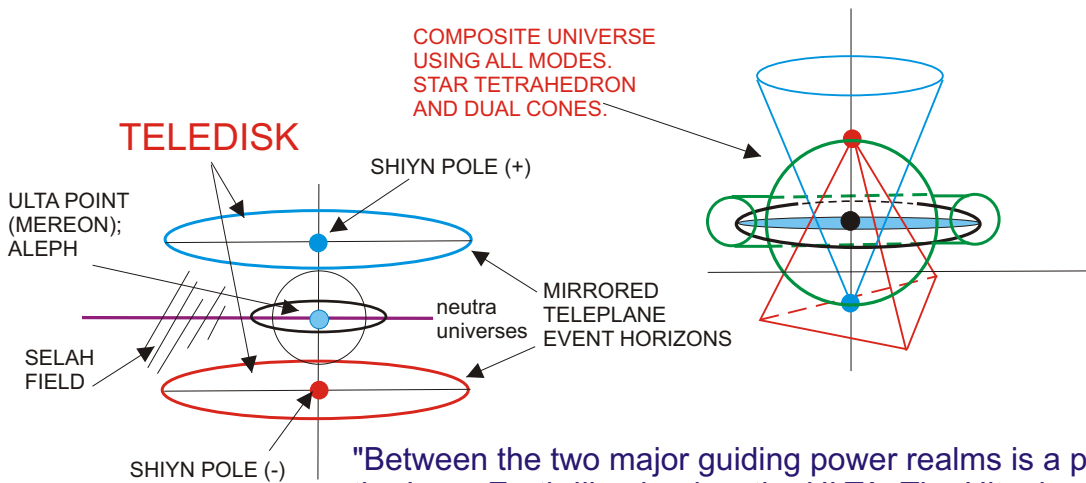

FLASHING UNIVERSE DYNAMIC

"Between the two major guiding power realms is a point of balance called by the Inner Earth Illuminaries, the ULTA. The Ulta, in more scientific terms is known as the pyra-radical gate...the mechanism which encodes the pyra-conic Light frequencies (emitted by the 'Living Lights') into spectra color/sonic bands. These bands are filtered down through the pyramid or spiral acting on and reacting with all levels of Integration until it reaches our human condition, at which point these bands are synchro-radiated to the bio-chronic field of the brain/mind complex. The pitch and meter of synthesis resulting from the matching of brain waves to the x-grams or program codes of Morphionic (divine) Light, determines the time ratio of our field of consciousness. What all of this essentially means is that the 'gate' controls our perception of reality and since 'reality' is nothing more than perception itself, the Ulta feeds us our reality in a frame of limited quanta release..." (THOTH RAISMES)