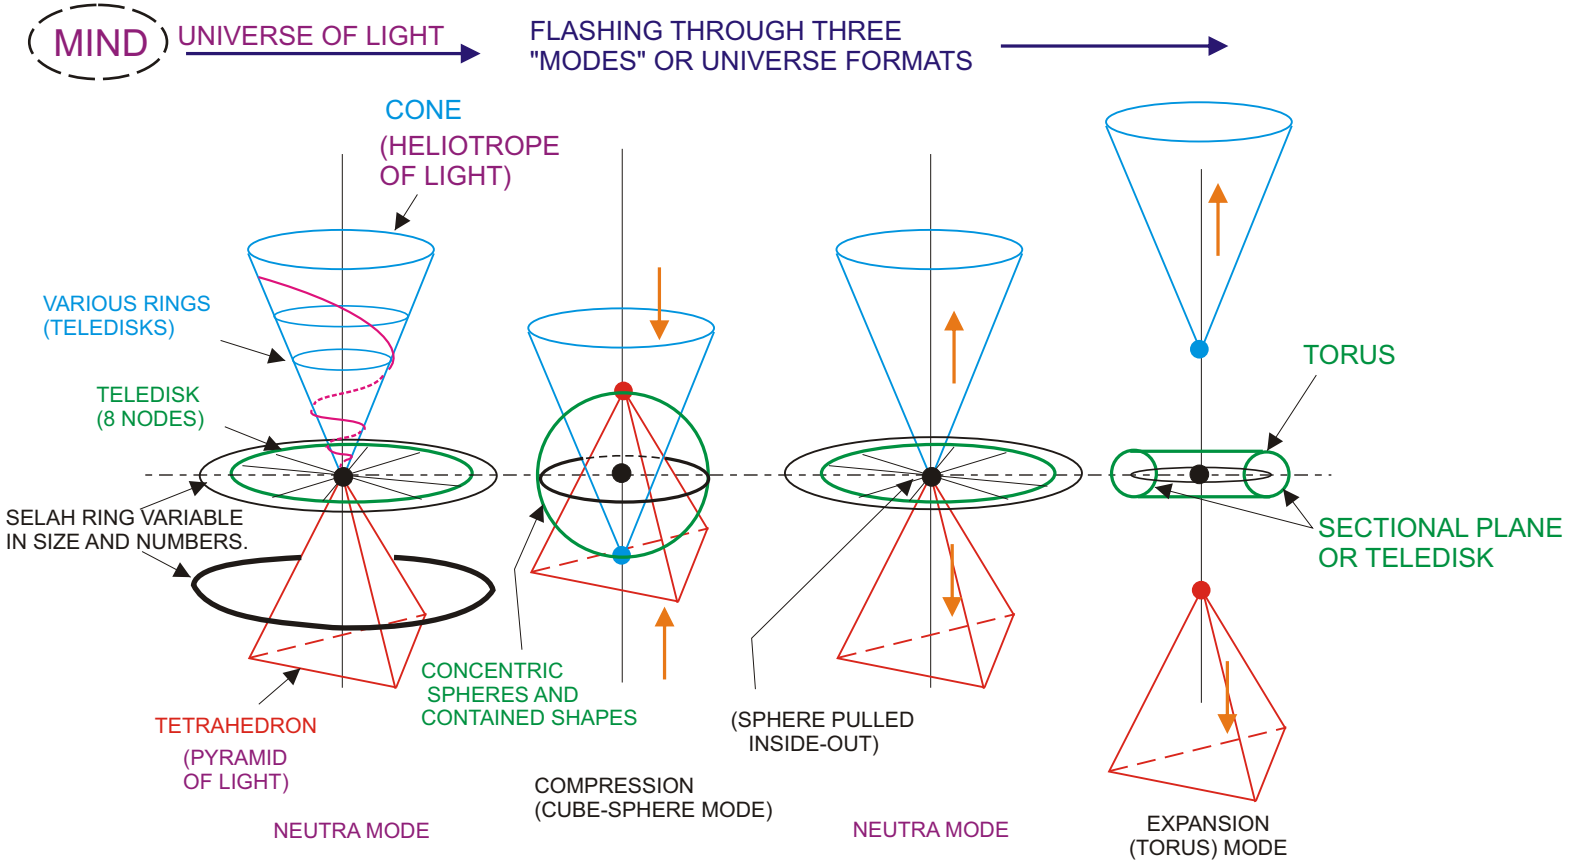

FLASHING UNIVERSE DYNAMIC

"Between the two major guiding power realms is a point of balance called by the Inner Earth Illuminaries, the ULTA. The Ulta, in more scientific terms is known as the pyra-radical gate...the mechanism which encodes the pyra-conic Light frequencies (emitted by the 'Living Lights') into spectra color/sonic bands. These bands are filtered down through the pyramid or spiral acting on and reacting with all levels of Integration until it reaches our human condition, at which point these bands are synchro-radiated to the bio-chronic field of the brain/mind complex. The pitch and meter of synthesis resulting from the matching of brain waves to the x-grams or program codes of Morphionic (divine) Light, determines the time ratio of our field of consciousness. What all of this essentially means is that the 'gate' controls our perception of reality and since 'reality' is nothing more than perception itself, the Ulta feeds us our reality in a frame of limited quanta release..." (THOTH RAISMES)