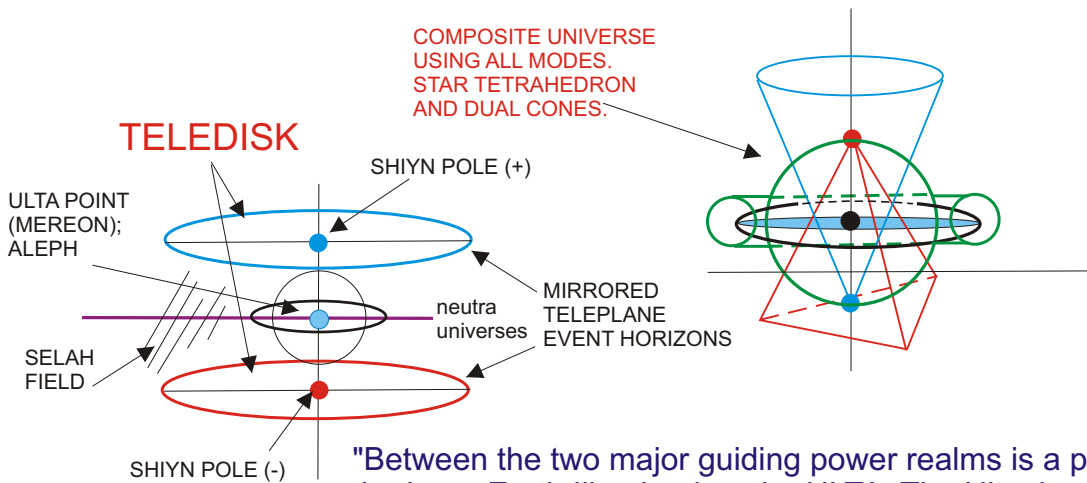

FLASHING UNIVERSE DYNAMIC

"Between the two major guiding power realms is a point of balance called by the Inner Earth Illuminaries, the ULTA. The Ulta, in more scientific terms is known as the pyra-radical gate...the mechanism which encodes the pyra-conic Light frequencies (emitted by the 'Living Lights') into spectra color/sonic bands. These bands are filtered down through the pyramid or spiral acting on and reacting with all levels of Integration until it reaches our human condition, at which point these bands are synchro-radiated to the bio-chronic field of the brain/mind complex. The pitch and meter of synthesis resulting from the matching of brain waves to the x-grams or program codes of Morphionic (divine) Light, determines the time ratio of our field of consciousness. What all of this essentially means is that the 'gate' controls our perception of reality and since 'reality' is nothing more than perception itself, the Ulta feeds us our reality in a frame of limited quanta release..." (THOTH RAISMES)