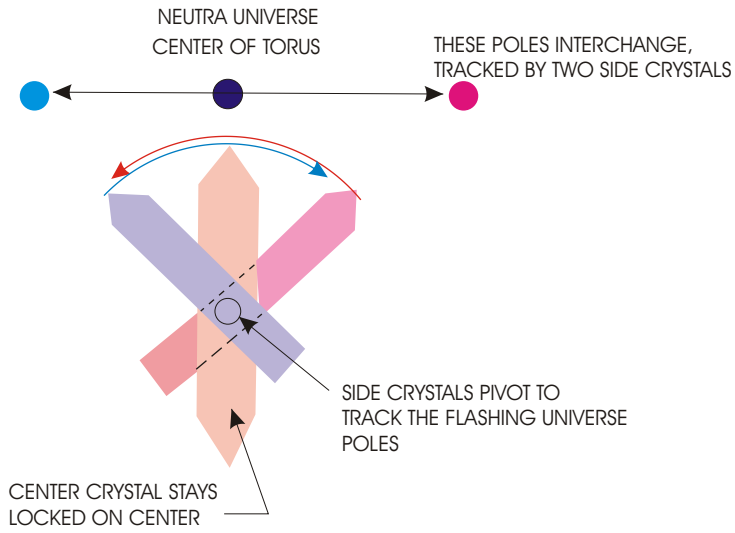

CRYSTAL MATRIX ABOVE THE THREE DOMES?

File: FlashUnivCore05.cdr