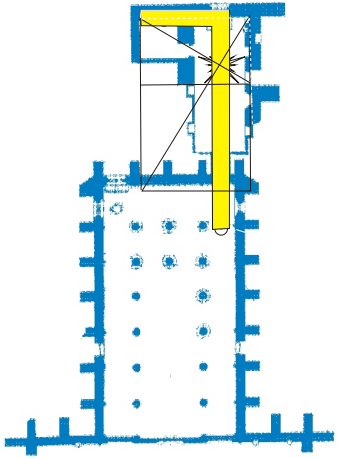

HARMONIC POINTS TO BE LOCATED IN THE HELM, WREATH AND CREST.

POSITION GEMS IN SHIELD CORRELATING WITH THE RESHEL POLES. SHIELD OVER BODY ENHANCES HUMAN CHAKRAS. TEMPLE, BODY, SHIELD ARE ONE.

EYE OF RA RHOMBUS (THE TIME GATE) IS A "LOZENGE", SUPPOSED TO BE RESERVED FOR FEMALES.

YUD (THUMB) POINTS, POSSIBLY USED AS DIONE COUPLET POLES WITH THE CENTER AS THE PYRAMID'S APEX.

GLORY POINT

BLACK CROSS: THE SELAH FIELD OF ALL REALITY FRAMES, THE ESSENCE OF THE L-PATH.

VARIOUS "RINGS" OR LEVELS OF THE PYRAMID, SEEN IN A PLAN VIEW.

"BOTTOM" HALF OF THE "EYE OF RA" GOLDEN RHOMBUS (2.618) TIME GATE.

L-SQUARE'S GOLDEN RECTANGLE: THE LOWER CHAPEL.

APPROXIMATE POSITION OF THE SHIELD'S MIDDLE BASE POINT.

L-SQUARE

APPRENTICE PILLAR STATION