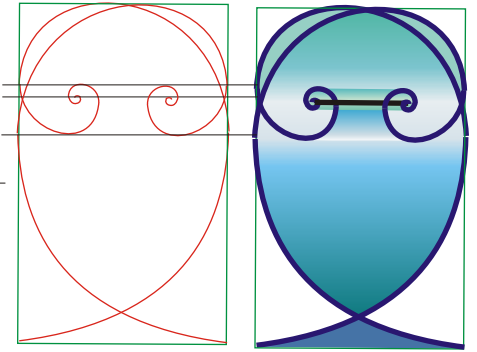

# WORKSHEET INVESTIGATING ENERGETIC FORM OF THE SHEMA: (CONSCIOUSNESS GRIDS):

## "HEAR O ISRAEL, THE LORD OUR GOD, THE LORD IS ONE." (THE "SHEMA")

### CREATION FIELD: ELOHIM (SYNERGIC UNITY OF MANY ELOH'S)

**GOLDEN RATIO DOOR ENERGETIC.** SPIRAL SPINS TO CREATE "FISH" FIELD IN THE WATERS OF TIME (THE MEM IN ELOHIM). THE "FISH" (DALLET) IS THE SOUL RELATIVE TO THE MAGNA (HIGH) SOUL.

**LETTER ALEPH SETS UP THE "DISH/GRAIL" ON THE EVENT HORIZON**

**6 POSSIBLE ANGLES ABOVE THE CIRCLE**

**6 MORE IN THE CENTRAL ELOHIM HARMONIC**

**HALF OF THE RESHEL GRID SYSTEM**