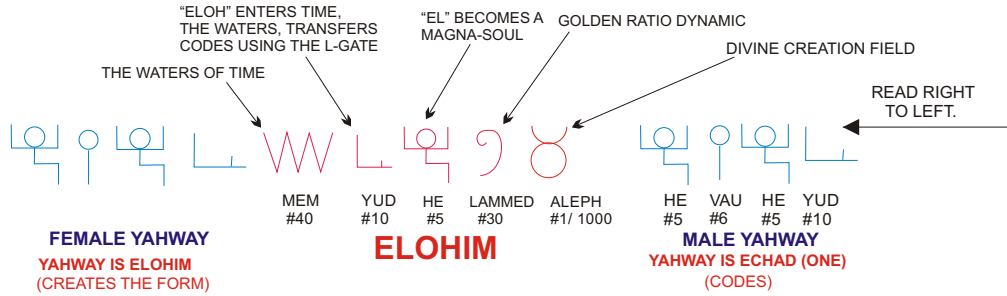

# WORKSHEET INVESTIGATING ENERGETIC FORM OF THE SHEMA: (CONSCIOUSNESS GRIDS):

### CREATION FIELD: ELOHIM (SYNERGIC UNITY OF MANY ELOH'S)

**GOLDEN RATIO DOOR ENERGETIC.** SPIRAL SPINS TO CREATE "FISH" FIELD IN THE WATERS OF TIME (THE MEM IN ELOHIM). THE "FISH" (DALLET) IS THE SOUL RELATIVE TO THE MAGNA (HIGH) SOUL.

**YAHWAY FORMAT USING A 6-POINT STAR... USE TWO TO BRACKET THE ALPHEH TO FORM A DIONE COUPLET.**

**6-POINT STAR IN THE CIRCLE**

**THIS IS A RESHEL SYSTEM, APPARENTLY IT ORGANIZES THE ESSENTIAL CHAKRAS OVER THE HEAD AND UNDER THE FEET.**

**LETTER ALEPH SETS UP THE "DISH/GRAIL" ON THE EVENT HORIZON**

**6 POSSIBLE ANGLES ABOVE THE CIRCLE**

**6 MORE IN THE CENTRAL ELOHIM HARMONIC**

**HALF OF THE RESHEL GRID SYSTEM**