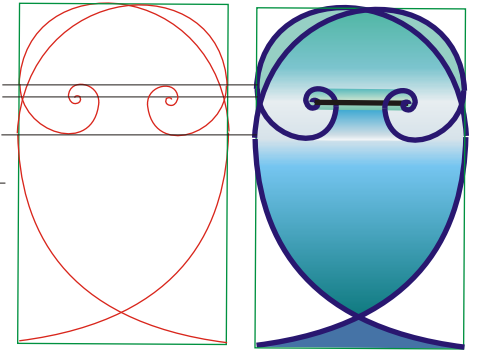

# WORKSHEET INVESTIGATING ENERGETIC FORM OF THE SHEMA: (CONSCIOUSNESS GRIDS):

## "HEAR O ISRAEL, THE LORD OUR GOD, THE LORD IS ONE." (THE "SHEMA")

### CREATION FIELD: ELOHIM (SYNERGIC UNITY OF MANY ELOH'S)

GOLDEN RATIO DOOR ENERGETIC. SPIRAL SPINS TO CREATE "FISH" FIELD IN THE WATERS OF TIME (THE MEM IN ELOHIM). THE "FISH" (DALLET) IS THE SOUL RELATIVE TO THE MAGNA (HIGH) SOUL.

YAHWAY FORMAT USING A 6-POINT STAR... USE TWO TO BRACKET THE ALPHEH TO FORM A DIONE COUPLET.

6-POINT STAR IN THE CIRCLE

THIS IS A RESHEL SYSTEM, APPARENTLY IT ORGANIZES THE ESSENTIAL CHAKRAS OVER THE HEAD AND UNDER THE FEET.