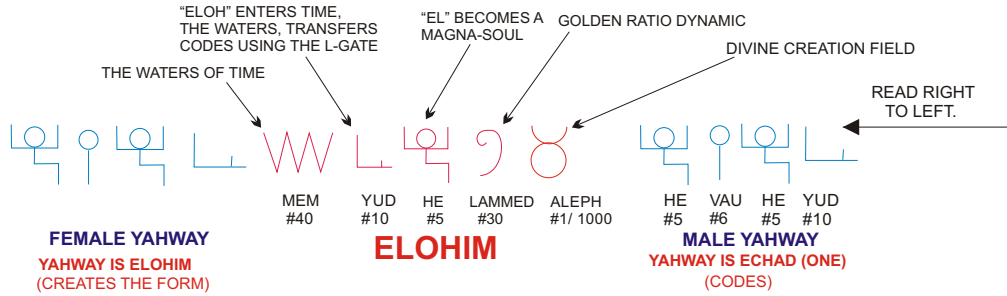

# WORKSHEET INVESTIGATING ENERGETIC FORM OF THE SHEMA: (CONSCIOUSNESS GRIDS):

### CREATION FIELD: ELOHIM (SYNERGIC UNITY OF MANY ELOH'S)

GOLDEN RATIO DOOR ENERGETIC. SPIRAL SPINS TO CREATE "FISH" FIELD IN THE WATERS OF TIME (THE MEM IN ELOHIM). THE "FISH" (DALLET) IS THE SOUL RELATIVE TO THE MAGNA (HIGH) SOUL.

YAHWAY FORMAT USING A 6-POINT STAR... USE TWO TO BRACKET THE ALPHEH TO FORM A DIONE COUPLET.

6-POINT STAR IN THE CIRCLE

THIS IS A RESHEL SYSTEM, APPARENTLY IT ORGANIZES THE ESSENTIAL CHAKRAS OVER THE HEAD AND UNDER THE FEET.

TELEPLANE EVENT HORIZON

CORE ACCELERATION BAR, NEUTRA UNIVERSE HORIZON.

CIRCLES MARK THE APEX OF THE PYRAMID (GLORY POLE) AND THE HIGH FREQ RHOMBIC TIME GATE.

TELEPLANE EVENT HORIZON