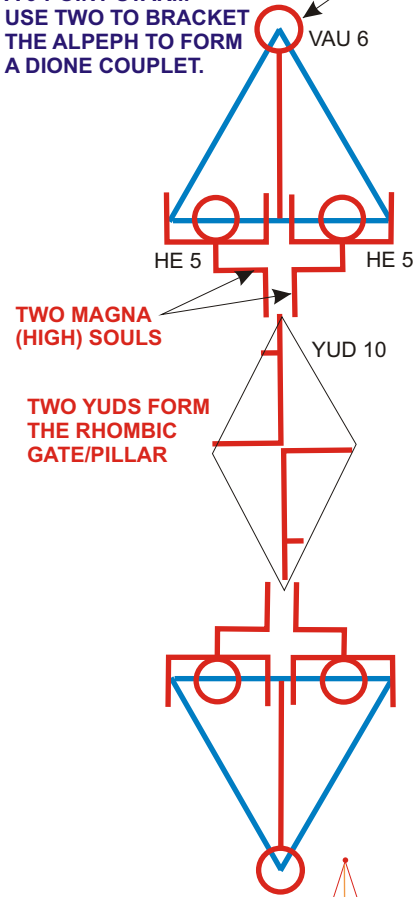

### CREATION FIELD: ELOHIM (SYNERGIC UNITY OF MANY ELOH'S)

**GOLDEN RATIO DOOR ENERGETIC.** SPIRAL SPINS TO CREATE "FISH" FIELD IN THE WATERS OF TIME (THE MEM IN ELOHIM). THE "FISH" (DALLET) IS THE SOUL RELATIVE TO THE MAGNA (HIGH) SOUL.

**YAHWAY FORMAT USING A 6-POINT STAR... USE TWO TO BRACKET THE ALPHEH TO FORM A DIONE COUPLET.**

**6-POINT STAR IN THE CIRCLE**

**THIS IS A RESHEL SYSTEM, APPARENTLY IT ORGANIZES THE ESSENTIAL CHAKRAS OVER THE HEAD AND UNDER THE FEET.**

**LETTER ALEPH SETS UP THE "DISH/GRAIL" ON THE EVENT HORIZON**

**6 POSSIBLE ANGLES ABOVE THE CIRCLE**

**6 MORE IN THE CENTRAL ELOHIM HARMONIC**

**HALF OF THE RESHEL GRID SYSTEM**