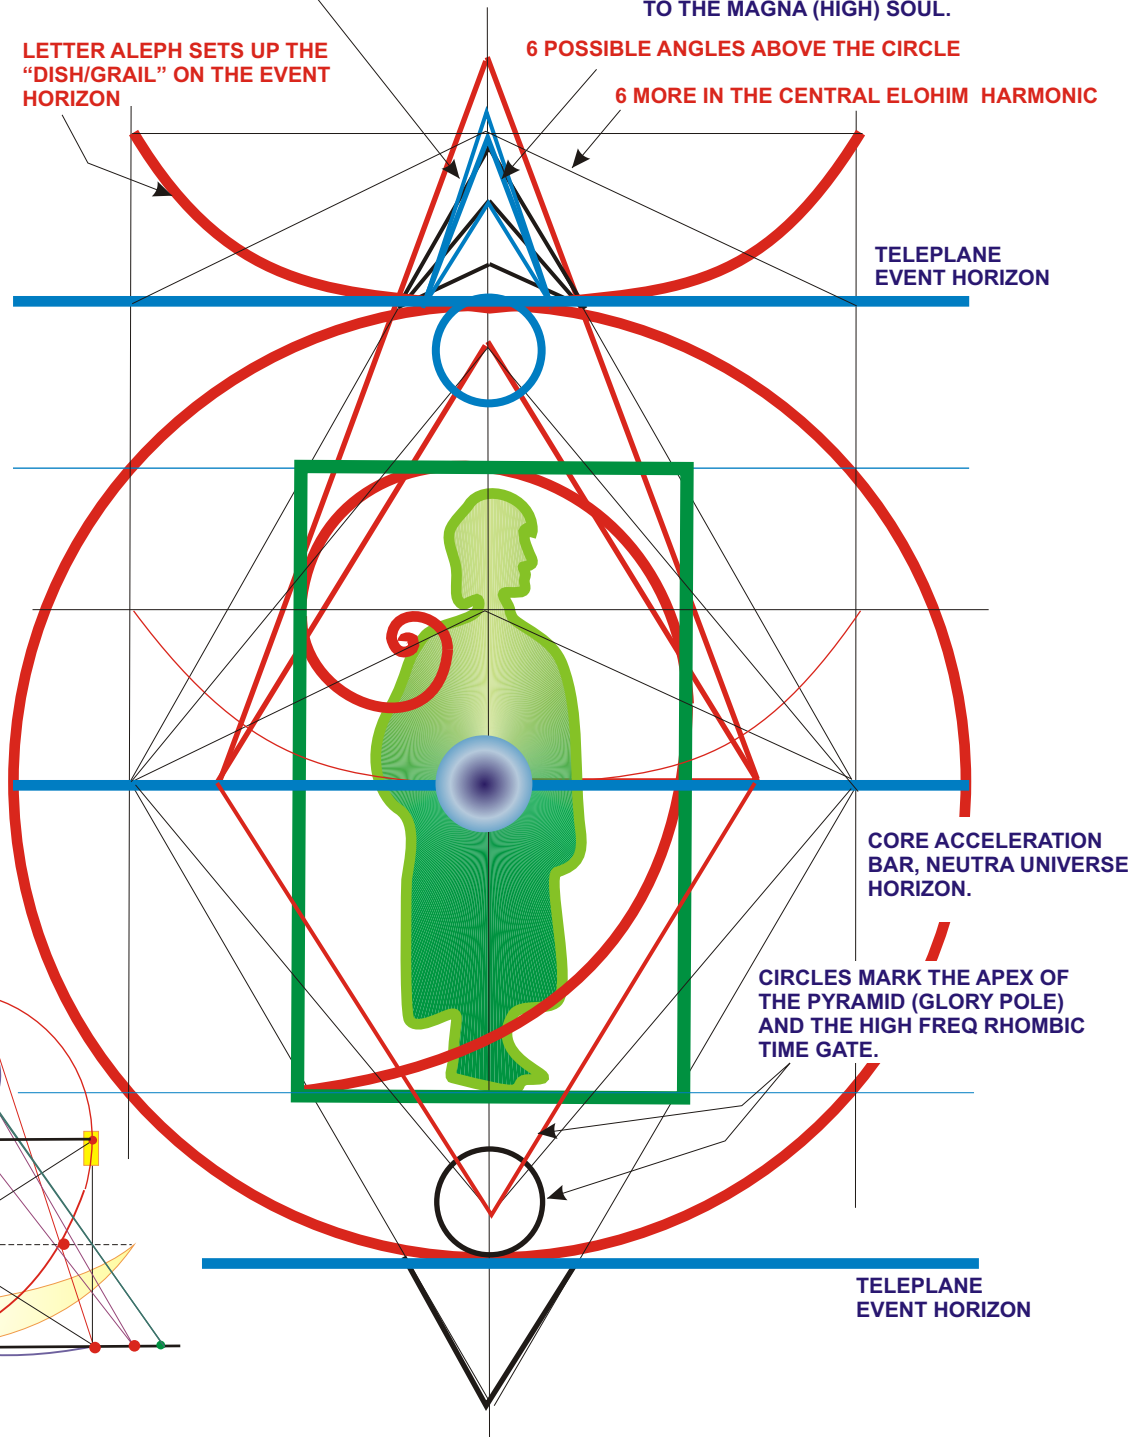

### CREATION FIELD: ELOHIM (SYNERGIC UNITY OF MANY ELOH'S)

**GOLDEN RATIO DOOR ENERGETIC.** SPIRAL SPINS TO CREATE "FISH" FIELD IN THE WATERS OF TIME (THE MEM IN ELOHIM). THE "FISH" (DALLET) IS THE SOUL RELATIVE TO THE MAGNA (HIGH) SOUL.

**YAHWAY FORMAT USING A 6-POINT STAR... USE TWO TO BRACKET THE ALPHEH TO FORM A DIONE COUPLET.**

**6-POINT STAR IN THE CIRCLE**

**THIS IS A RESHEL SYSTEM, APPARENTLY IT ORGANIZES THE ESSENTIAL CHAKRAS OVER THE HEAD AND UNDER THE FEET.**

**LETTER ALEPH SETS UP THE "DISH/GRAIL" ON THE EVENT HORIZON**

**6 POSSIBLE ANGLES ABOVE THE CIRCLE**

**6 MORE IN THE CENTRAL ELOHIM HARMONIC**

**HALF OF THE RESHEL GRID SYSTEM**