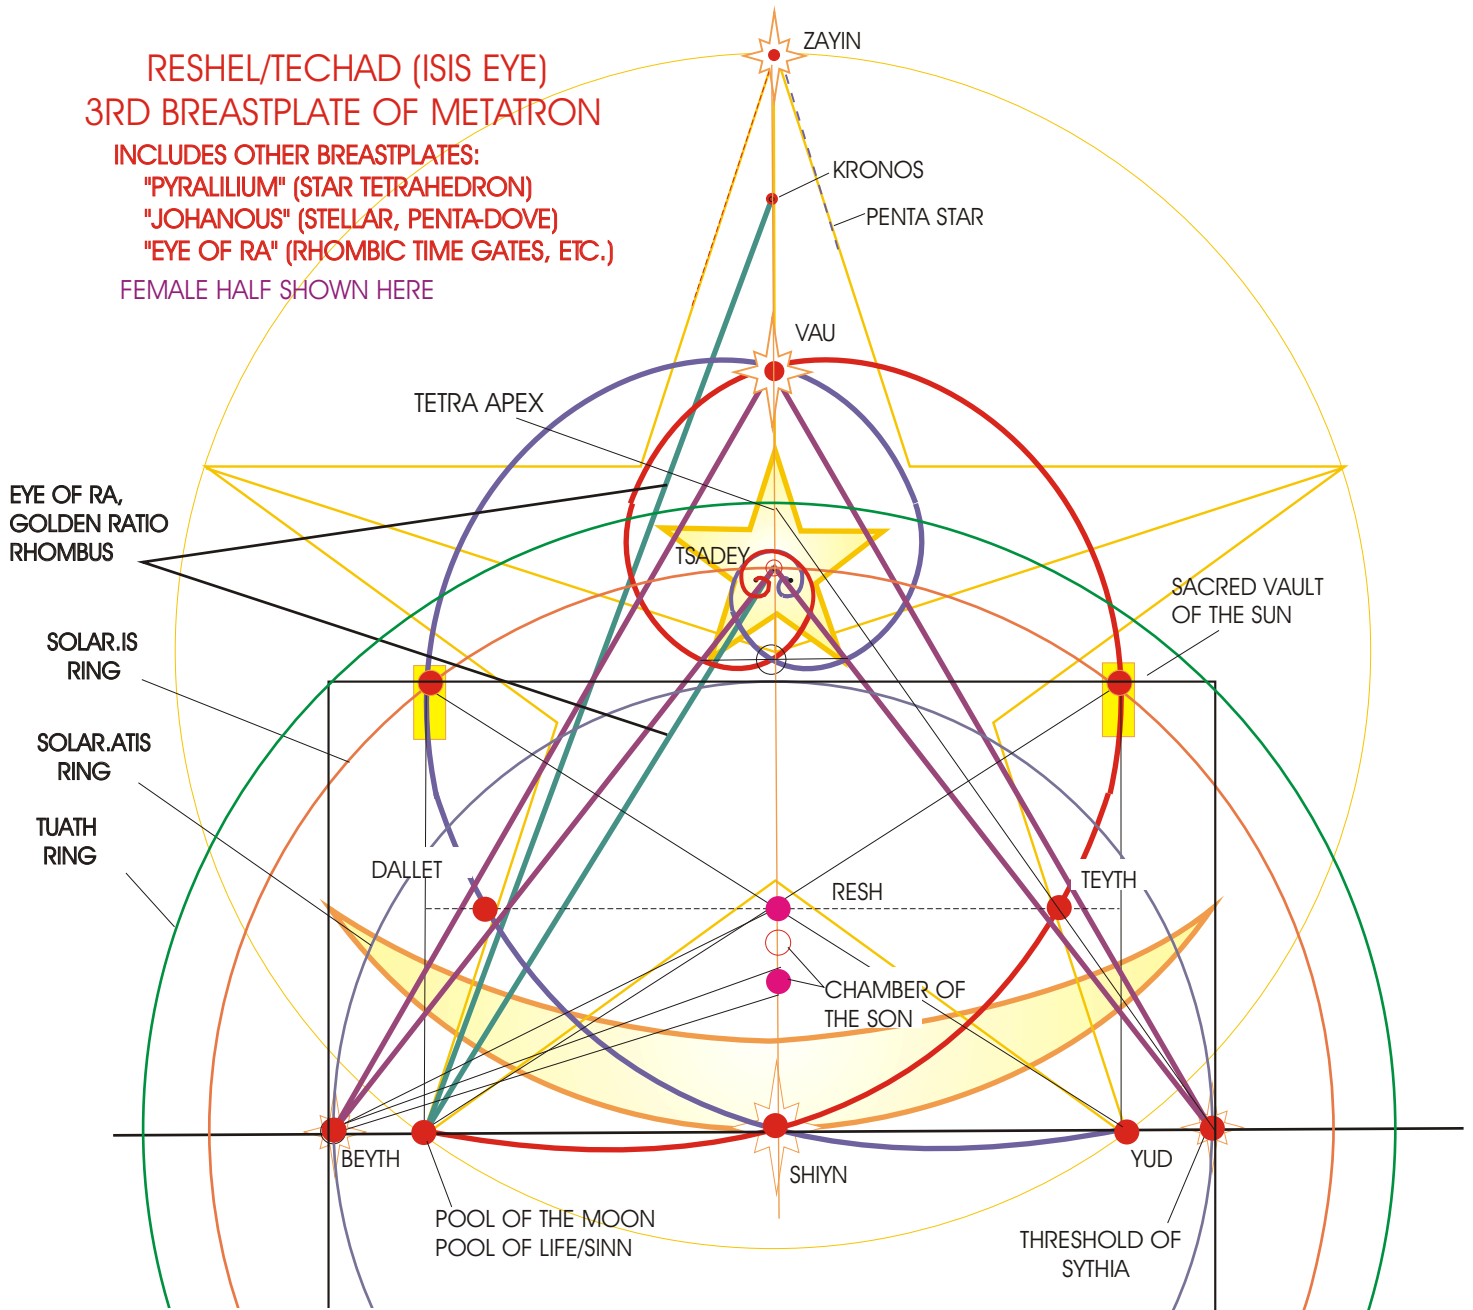

**RESHEL/TECHAD (ISIS EYE)
3RD BREASTPLATE OF METATRON**

INCLUDES OTHER BREASTPLATES:
 "PYRALILIUM" (STAR TETRAHEDRON)
 "JOHANOUS" (STELLAR, PENTA-DOVE)
 "EYE OF RA" (RHOMBIC TIME GATES, ETC.)

FEMALE HALF SHOWN HERE

SYSTEMS IN ORDER OF MANIFESTATION:

- PENTAGON:** SEED; OUT OF TIME; 2ND MET. BREASTPLATE "JOHANOUS" (STELLAR DOVE): PENTA-DOVE DESCENDS FROM THE STARS TO QUICKEN THE EARTH'S ATOMA.
- RHOMBUS:** GOLDEN RATIO, TIME GATE, EYE OF RA, LOW FREQ.; TEMPORAL STATE
- HAEPATHIA:** TETRAHEDRON: HEART OF GOD, CONNECTIVES, KEY OF DAVID: TO MOVE PAST THE "POINT OF NO RETURN," THAT IS, TO ENGAGE FULLY. 3-FOLD FLAME: LOVE, WISDOM, POWER
- TETRAHEDRON,** PHYSICAL CONFIG., APEX
- GREAT PYRAMID:** GOLDEN RATIO SPIRALS, APEX, TIME GATE (HIGH FREQ.); STAR PENTAHEDRON.
- GRAIL:** (RESH) COMPOSITE CUPS, GREAT STEP, TWO PILLARS
- CHAMBER OF THE SON/DAU.:** "GRAIL HOST"
- TELEPLANE (TEMPORAL REALITY FRAME):** ULTA POLE INTERFACE
- POOLS OF THE MOON/LIFE:** LIFE INTO CREATED FORM (TWO MOONS)
- UNIFIED PYRAMID AND TETRAHEDRON**
- SHIYN POLE INTERFACES WITH NEUTRA PLANE ULTA/SOURCE.**

PROCESS FORMS MANY SPECIFIC "VAULTS" OR REALITY FRAMES.