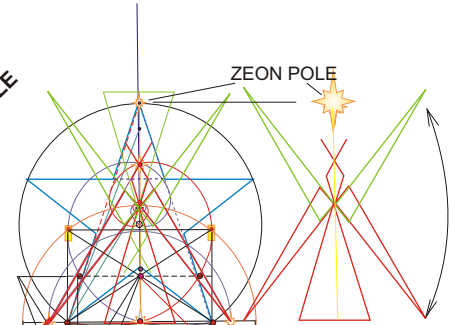

# PTAH HOLD CORE ORGANIZATION

(UNDER CONSTRUCTION)

"HE WHO HOLDS THE THRONE GOVERNS THE STARPETH HOME." (Thoth/Maia)

"EDEN-TREE" (ASHER)

WHICH FEMALE (GENDER) JOINER WITH MALE HERE ON IN A DIONE-COUPLET FORMAT; RESHEL, L-GATES, 36 POLE AND POWER RING FORMING THE PENTAGON FOR RESHEL AND THE PHOENIX ASCENSION.

YAHWAY FORMAT = DIONE COUPLET

FIRST ORDER: PARENTS "BOND" 26 POLE RING WITH FULL DIAMETER DIONE COUPLET

SECOND ORDER (REFINING): PARENTS "MERGE" (ANDROGYNOUS)

MALE "CODING" POLE IN THE CENTER AS PTAH-HOLD CENTRAL SYSTEM (OUTER RING IS THE FEMALE MATRIX) ...NOW THE "ADAM KADMON" TEMPLATE IMPRINTS THE UPGRADED UNIFIED PARENTS' CODE MATRIX IN THE 26 RHOMBIC "EYES OF RA" (CHIEF HEAD STONE: L-GATES).

HEYA-EHYE PILLAR (U'ATON OMKHARIS: "CENTRAL MECHANISM: THE 'RA EYE'.") ZOI PILLAR IS CENTER.

GT. PYRAMID "TEMPLE OF THE MORNING STAR" 51.8 deg

ISIS FEMALE THRONE: SYSTEMS OF ACTUALIZATION

RHOMBIC L-GATE

NEPHTHYS MALE TOWER: KEYS AND CODES FOR INSEMINATION.

HERU-OR (HORUS)

CENTRAL TREE

GOLDEN RATIO VAULT, EXPANDED BY ISIS' AND NEPHTHYS' CROWNS.

36POINT CIRCLE WITH 10 POINT INNER RING: DOUBLE PENTA-HOLOS RESHEL SYSTEM