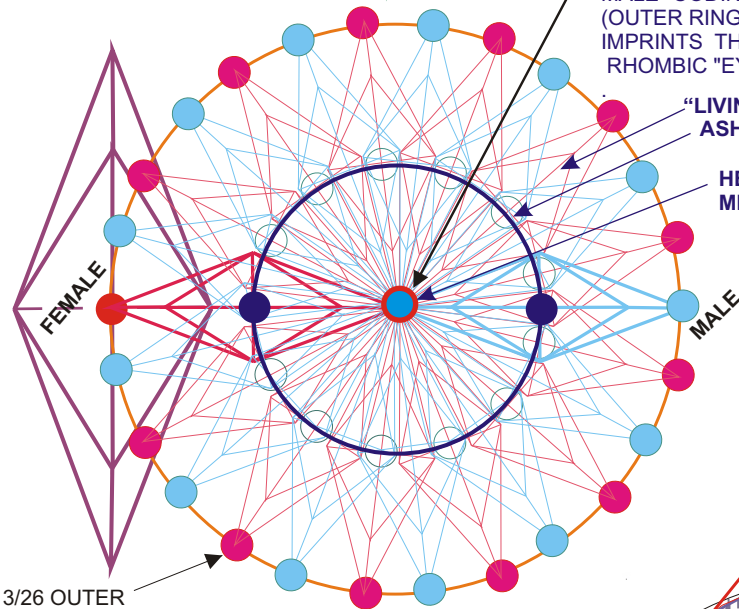

# PTAH HOLD CORE ORGANIZATION

(UNDER CONSTRUCTION)

"HE WHO HOLDS THE THRONE GOVERNS THE STARPETH HOME." (Thoth/Maia)

"EDEN-TREE" (ASHER)

WHICH FEMALE (GENDER) JOINER WITH AND HERE ON IN A DIONE-COUPLET FORMAT; RESHEL, L-GATES, 36 POLE AND POWER RING FORMING THE PENTAGON FOR RESHEL AND THE PHOENIX ASCENSION.

YAHWAY FORMAT = DIONE COUPLET

FIRST ORDER: PARENTS "BOND"

26 POLE RING WITH FULL DIAMETER DIONE COUPLET

SECOND ORDER (REFINING):

PARENTS "MERGE" (ANDROGYNOUS)

MALE "CODING" POLE IN THE CENTER AS PTAH-HOLD CENTRAL SYSTEM (OUTER RING IS THE FEMALE MATRIX) ...NOW THE "ADAM KADMON" TEMPLATE IMPRINTS THE UPGRADED UNIFIED PARENTS' CODE MATRIX IN THE 26 RHOMBIC "EYES OF RA" (CHIEF HEAD STONE: L-GATES).

HEYA-EHYE PILLAR (U'ATON OMKHARIS: "CENTRAL MECHANISM: THE 'RA EYE'.") ZOI PILLAR IS CENTER.

13/26 OUTER FEMALE-MALE POLES

GT. PYRAMID "TEMPLE OF THE MORNING STAR" 51.8 deg

ISIS FEMALE

THRONE: SYSTEMS OF ACTUALIZATION

36POINT CIRCLE WITH 10 POINT INNER RING: DOUBLE PENTA-HOLOS RESHEL SYSTEM