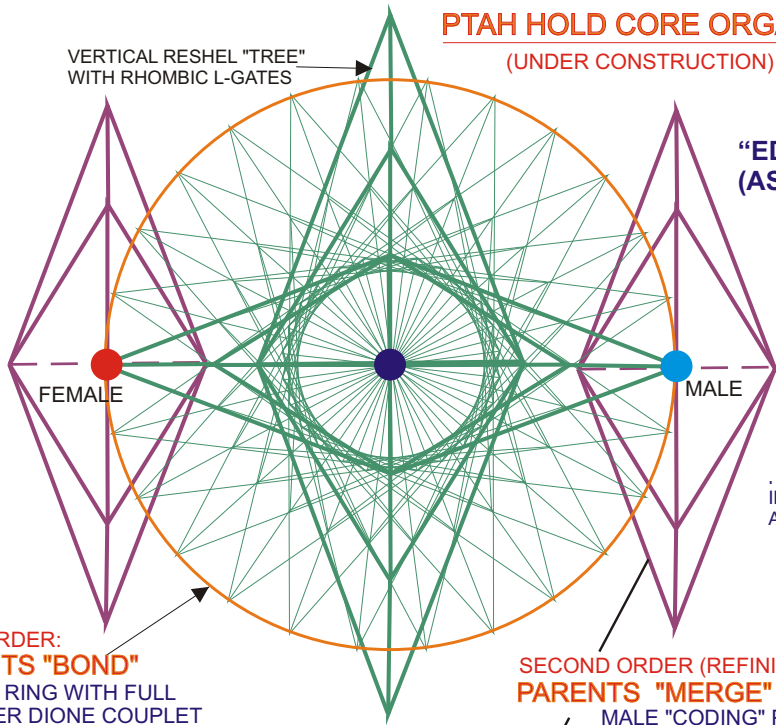

PTAH HOLD CORE ORGANIZATION

(UNDER CONSTRUCTION)

"HE WHO HOLDS THE THRONE GOVERNS THE STARPETH HOME." (Thoth/Maia)

"EDEN-TREE" (ASHER)

WHICH FEMALE (GENDER) JOINER WITH MALE HERE ON IN A DIONE-COUPLET FORMAT; RESHEL, L-GATES, 36 POLE AND POWER RING FORMING THE PENTAGON FOR RESHEL AND THE PHOENIX ASCENSION.

YAHWAY FORMAT = DIONE COUPLET

FIRST ORDER: PARENTS "BOND"

26 POLE RING WITH FULL DIAMETER DIONE COUPLET

SECOND ORDER (REFINING):

PARENTS "MERGE" (ANDROGYNOUS)

MALE "CODING" POLE IN THE CENTER AS PTAH-HOLD CENTRAL SYSTEM (OUTER RING IS THE FEMALE MATRIX) ...NOW THE "ADAM KADMON" TEMPLATE IMPRINTS THE UPGRADED UNIFIED PARENTS' CODE MATRIX IN THE 26 RHOMBIC "EYES OF RA" (CHIEF HEAD STONE: L-GATES).

HEYA-EHYE PILLAR (U'ATON OMKHARIS: "CENTRAL MECHANISM: THE 'RA EYE'.") ZOI PILLAR IS CENTER.

13/26 OUTER FEMALE-MALE POLES

GT. PYRAMID "TEMPLE OF THE MORNING STAR" 51.8 deg

ISIS FEMALE

THRONE: SYSTEMS OF ACTUALIZATION

36POINT CIRCLE WITH 10 POINT INNER RING: DOUBLE PENTA-HOLOS RESHEL SYSTEM