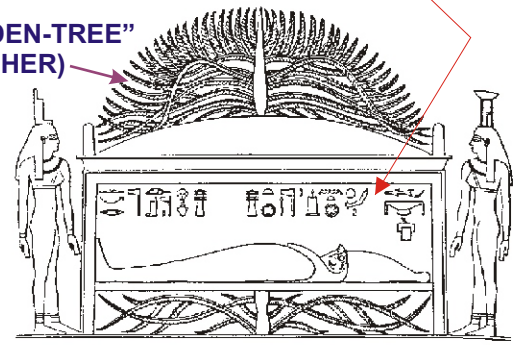

# PTAH HOLD CORE ORGANIZATION

(UNDER CONSTRUCTION)

"HE WHO HOLDS THE THRONE GOVERNS THE STARPETH HOME." (Thoth/Maia)

"EDEN-TREE" (ASHER)

WHICH FEMALE (GENDER) JOINER WITH MALE HERE ON IN A DIONE-COUPLET FORMAT; RESHEL, L-GATES, 36 POLE AND POWER RING FORMING THE PENTAGON FOR RESHEL AND THE PHOENIX ASCENSION.

YAHWAY FORMAT = DIONE COUPLET

FIRST ORDER: PARENTS "BOND" 26 POLE RING WITH FULL DIAMETER DIONE COUPLET

SECOND ORDER (REFINING): PARENTS "MERGE" (ANDROGYNOUS)

MALE "CODING" POLE IN THE CENTER AS PTAH-HOLD CENTRAL SYSTEM (OUTER RING IS THE FEMALE MATRIX) ...NOW THE "ADAM KADMON" TEMPLATE IMPRINTS THE UPGRADED UNIFIED PARENTS' CODE MATRIX IN THE 26 RHOMBIC "EYES OF RA" (CHIEF HEAD STONE: L-GATES).

HEYA-EHYE PILLAR (U'ATON OMKHARIS: "CENTRAL MECHANISM: THE 'RA EYE'.") ZOI PILLAR IS CENTER.

GT. PYRAMID "TEMPLE OF THE MORNING STAR" 51.8 deg

ISIS FEMALE THRONE: SYSTEMS OF ACTUALIZATION

RHOMBIC L-GATE

NEPHTHYS MALE TOWER: KEYS AND CODES FOR INSEMINATION.