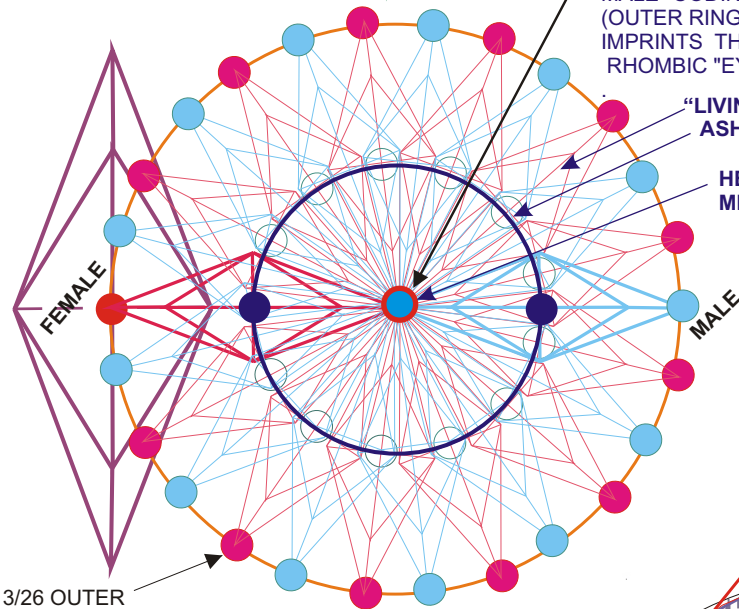

PTAH HOLD CORE ORGANIZATION

(UNDER CONSTRUCTION)

"HE WHO HOLDS THE THRONE GOVERNS THE STARPETH HOME." (Thoth/Maia)

"EDEN-TREE" (ASHER)

WHICH FEMALE (GENDER) JOINER WITH MALE HERE ON IN A DIONE-COUPLET FORMAT; RESHEL, L-GATES, 36 POLE AND POWER RING FORMING THE PENTAGON FOR RESHEL AND THE PHOENIX ASCENSION.

YAHWAY FORMAT = DIONE COUPLET

FIRST ORDER: PARENTS "BOND"

26 POLE RING WITH FULL DIAMETER DIONE COUPLET

SECOND ORDER (REFINING):

PARENTS "MERGE" (ANDROGYNOUS)

MALE "CODING" POLE IN THE CENTER AS PTAH-HOLD CENTRAL SYSTEM (OUTER RING IS THE FEMALE MATRIX) ...NOW THE "ADAM KADMON" TEMPLATE IMPRINTS THE UPGRADED UNIFIED PARENTS' CODE MATRIX IN THE 26 RHOMBIC "EYES OF RA" (CHIEF HEAD STONE: L-GATES).

HEYA-EHYE PILLAR (U'ATON OMKHARIS: "CENTRAL MECHANISM: THE 'RA EYE'.") ZOI PILLAR IS CENTER.

13/26 OUTER FEMALE-MALE POLES

GT. PYRAMID "TEMPLE OF THE MORNING STAR" 51.8 deg

ISIS FEMALE

THRONE: SYSTEMS OF ACTUALIZATION

36POINT CIRCLE WITH 10 POINT INNER RING: DOUBLE PENTA-HOLOS RESHEL SYSTEM