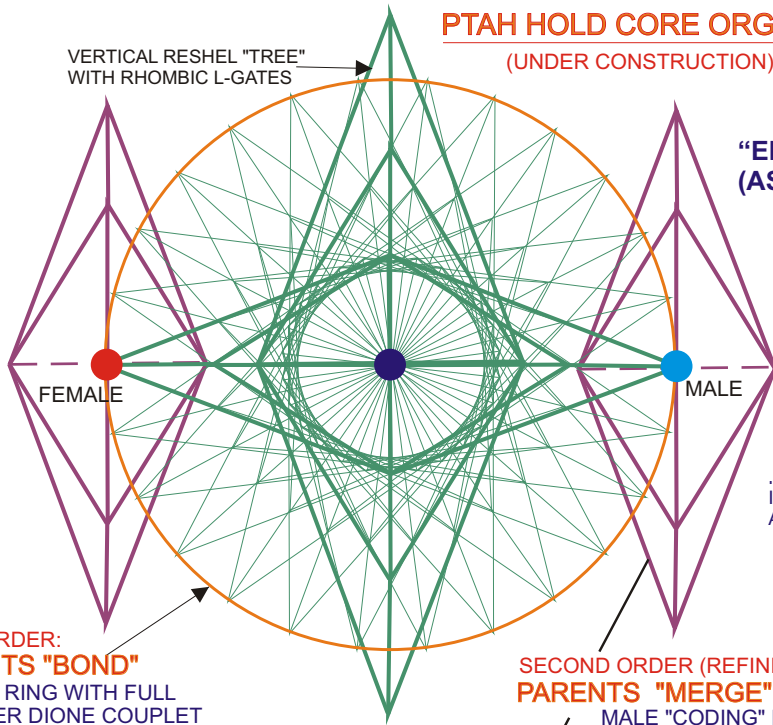

# PTAH HOLD CORE ORGANIZATION

(UNDER CONSTRUCTION)

"HE WHO HOLDS THE THRONE GOVERNS THE STARPETH HOME." (Thoth/Maia)

"EDEN-TREE" (ASHER)

WHICH FEMALE (GENDER) JOINER WITH MALE HERE ON IN A DIONE-COUPLET FORMAT; RESHEL, L-GATES, 36 POLE AND POWER RING FORMING THE PENTAGON FOR RESHEL AND THE PHOENIX ASCENSION.

YAHWAY FORMAT = DIONE COUPLET

FIRST ORDER: PARENTS "BOND" 26 POLE RING WITH FULL DIAMETER DIONE COUPLET

SECOND ORDER (REFINING): PARENTS "MERGE" (ANDROGYNOUS)

MALE "CODING" POLE IN THE CENTER AS PTAH-HOLD CENTRAL SYSTEM (OUTER RING IS THE FEMALE MATRIX) ...NOW THE "ADAM KADMON" TEMPLATE IMPRINTS THE UPGRADED UNIFIED PARENTS' CODE MATRIX IN THE 26 RHOMBIC "EYES OF RA" (CHIEF HEAD STONE: L-GATES).

HEYA-EHYE PILLAR (U'ATON OMKHARIS: "CENTRAL MECHANISM: THE 'RA EYE'.") ZOI PILLAR IS CENTER.

GT. PYRAMID "TEMPLE OF THE MORNING STAR" 51.8 deg

ISIS FEMALE THRONE: SYSTEMS OF ACTUALIZATION

RHOMBIC L-GATE

NEPHTHYS MALE TOWER: KEYS AND CODES FOR INSEMINATION.

HERU-OR (HORUS)

CENTRAL TREE

GOLDEN RATIO VAULT, EXPANDED BY ISIS' AND NEPHTHYS' CROWNS.

36POINT CIRCLE WITH 10 POINT INNER RING: DOUBLE PENTA-HOLOS RESHEL SYSTEM