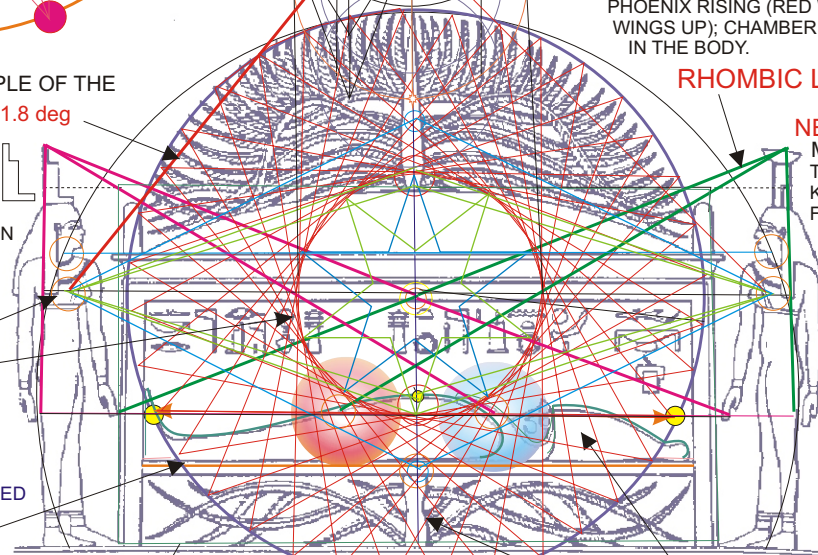

YAHWAY FORMAT = DIONE COUPLET

FIRST ORDER: PARENTS "BOND" 26 POLE RING WITH FULL DIAMETER DIONE COUPLET

SECOND ORDER (REFINING): PARENTS "MERGE" (ANDROGYNOUS)

MALE "CODING" POLE IN THE CENTER AS PTAH-HOLD CENTRAL SYSTEM (OUTER RING IS THE FEMALE MATRIX) ...NOW THE "ADAM KADMON" TEMPLATE IMPRINTS THE UPGRADED UNIFIED PARENTS' CODE MATRIX IN THE 26 RHOMBIC "EYES OF RA" (CHIEF HEAD STONE: L-GATES).

HEYA-EHYE PILLAR (U'ATON OMKHARIS: "CENTRAL MECHANISM: THE 'RA EYE'.") ZOI PILLAR IS CENTER.

GT. PYRAMID "TEMPLE OF THE MORNING STAR" 51.8 deg

ISIS FEMALE THRONE: SYSTEMS OF ACTUALIZATION

RHOMBIC L-GATE

NEPHTHYS MALE TOWER: KEYS AND CODES FOR INSEMINATION.

HEARTS CORRELATE WITH THE GREAT PYRAMIDS' SOCKETS: CIRCADIAN/COSMIC LIFE RHYTHM.

WHOLOS 10-POINT SEEDING RING

RING CREATED BY THE TREE OF LIFE WITH CENTER IN THE TRUNK'S CENTER. THIS BASIC RING CAN HAVE DIFFERENT COMBINATIONS OF POLES RE THE SACRED CHORD BEING USED.

HERU-OR (HORUS)

CENTRAL TREE

GOLDEN RATIO VAULT, EXPANDED BY ISIS' AND NEPHTHYS' CROWNS.

36POINT CIRCLE WITH 10 POINT INNER RING: DOUBLE PENTA-HOLOS RESHEL SYSTEM