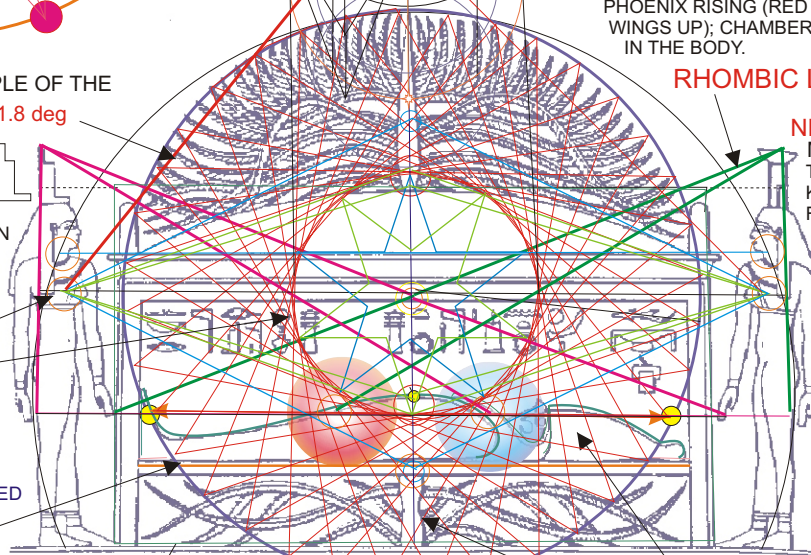

HEYA-EHYE PILLAR (U'ATON OMKHARIS: "CENTRAL MECHANISM: THE 'RA EYE'.") ZOI PILLAR IS CENTER.

13/26 OUTER FEMALE-MALE POLES

GT. PYRAMID "TEMPLE OF THE MORNING STAR" 51.8 deg

ISIS FEMALE

THRONE: SYSTEMS OF ACTUALIZATION

HEARTS CORRELATE WITH THE GREAT PYRAMIDS' SOCKETS: CIRCADIAN/COSMIC LIFE RHYTHM.

WHOLOS 10-POINT SEEDING RING

RING CREATED BY THE TREE OF LIFE WITH CENTER IN THE TRUNK'S CENTER. THIS BASIC RING CAN HAVE DIFFERENT COMBINATIONS OF POLES RE THE SACRED CHORD BEING USED.

ZEON POLE

PHOENIX RISING (RED WITH GREEN WINGS UP); CHAMBER OF THE SON ANGLE IN THE BODY.

RHOMBIC L-GATE

NEPHTHYS

MALE TOWER: KEYS AND CODES FOR INSEMINATION.

HERU-OR (HORUS)

CENTRAL TREE

GOLDEN RATIO VAULT, EXPANDED BY ISIS' AND NEPHTHYS' CROWNS.

36POINT CIRCLE WITH 10 POINT INNER RING: DOUBLE PENTA-HOLOS RESHEL SYSTEM