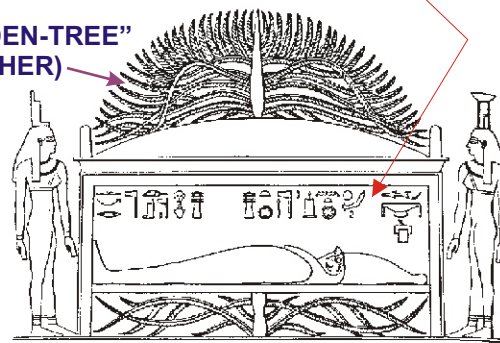

# PTAH HOLD CORE ORGANIZATION

(UNDER CONSTRUCTION)

"HE WHO HOLDS THE THRONE GOVERNS THE STARPETH HOME." (Thoth/Maia)

"EDEN-TREE" (ASHER)

WHICH FEMALE (GENDER) JOINER WITH AND HERE ON IN A DIONE-COUPLET FORMAT; RESHEL, L-GATES, 36 POLE AND POWER RING FORMING THE PENTAGON FOR RESHEL AND THE PHOENIX ASCENSION.

YAHWAY FORMAT = DIONE COUPLET

FIRST ORDER: PARENTS "BOND"

26 POLE RING WITH FULL DIAMETER DIONE COUPLET

SECOND ORDER (REFINING):

PARENTS "MERGE" (ANDROGYNOUS)

MALE "CODING" POLE IN THE CENTER AS PTAH-HOLD CENTRAL SYSTEM (OUTER RING IS THE FEMALE MATRIX) ...NOW THE "ADAM KADMON" TEMPLATE IMPRINTS THE UPGRADED UNIFIED PARENTS' CODE MATRIX IN THE 26 RHOMBIC "EYES OF RA" (CHIEF HEAD STONE: L-GATES).

HEYA-EHYE PILLAR (U'ATON OMKHARIS: "CENTRAL MECHANISM: THE 'RA EYE'.") ZOI PILLAR IS CENTER.

13/26 OUTER FEMALE-MALE POLES

GT. PYRAMID "TEMPLE OF THE MORNING STAR" 51.8 deg

ISIS FEMALE

THRONE: SYSTEMS OF ACTUALIZATION