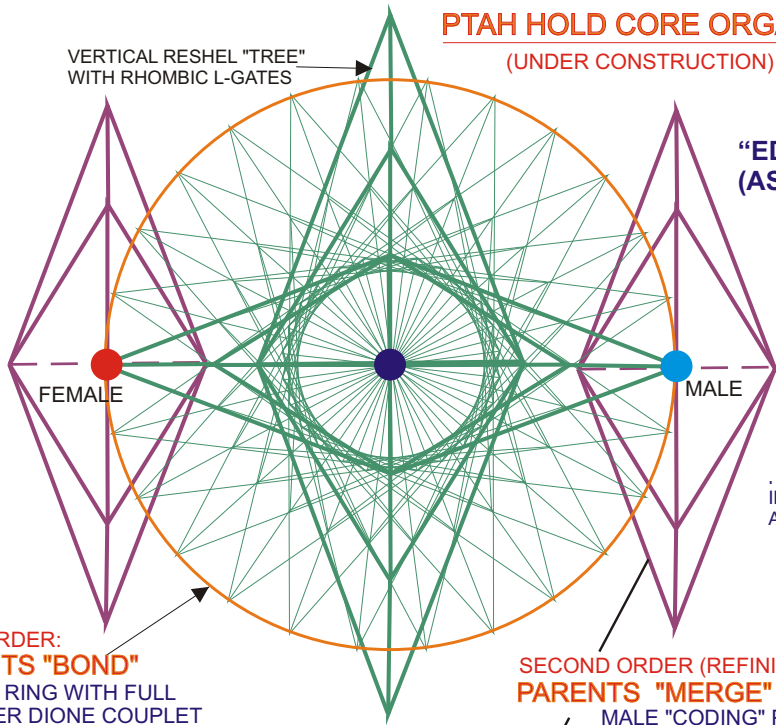

# PTAH HOLD CORE ORGANIZATION

(UNDER CONSTRUCTION)

"HE WHO HOLDS THE THRONE GOVERNS THE STARPETH HOME." (Thoth/Maia)

"EDEN-TREE" (ASHER)

WHICH FEMALE (GENDER) JOINER WITH AND HERE ON IN A DIONE-COUPLET FORMAT; RESHEL, L-GATES, 36 POLE AND POWER RING FORMING THE PENTAGON FOR RESHEL AND THE PHOENIX ASCENSION.

YAHWAY FORMAT = DIONE COUPLET

FIRST ORDER: PARENTS "BOND"

26 POLE RING WITH FULL DIAMETER DIONE COUPLET

SECOND ORDER (REFINING):

PARENTS "MERGE" (ANDROGYNOUS)

MALE "CODING" POLE IN THE CENTER AS PTAH-HOLD CENTRAL SYSTEM (OUTER RING IS THE FEMALE MATRIX) ...NOW THE "ADAM KADMON" TEMPLATE IMPRINTS THE UPGRADED UNIFIED PARENTS' CODE MATRIX IN THE 26 RHOMBIC "EYES OF RA" (CHIEF HEAD STONE: L-GATES).

HEYA-EHYE PILLAR (U'ATON OMKHARIS: "CENTRAL MECHANISM: THE 'RA EYE'.") ZOI PILLAR IS CENTER.

13/26 OUTER FEMALE-MALE POLES

GT. PYRAMID "TEMPLE OF THE MORNING STAR" 51.8 deg

ISIS FEMALE

THRONE: SYSTEMS OF ACTUALIZATION

36POINT CIRCLE WITH 10 POINT INNER RING: DOUBLE PENTA-HOLOS RESHEL SYSTEM