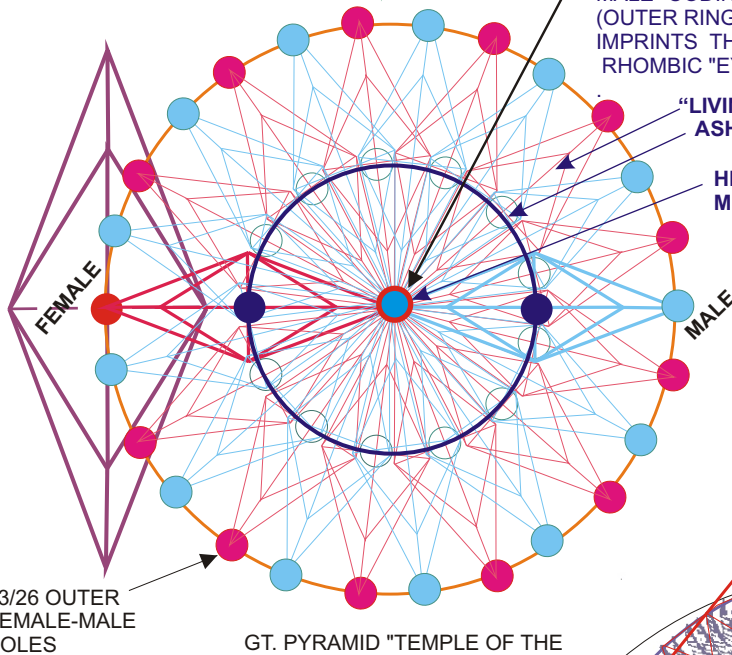

# PTAH HOLD CORE ORGANIZATION

(UNDER CONSTRUCTION)

"HE WHO HOLDS THE THRONE GOVERNS THE STARPETH HOME." (Thoth/Maia)

"EDEN-TREE" (ASHER)

WHICH FEMALE (GENDER) JOINER WITH MALE HERE ON IN A DIONE-COUPLET FORMAT; RESHEL, L-GATES, 36 POLE AND POWER RING FORMING THE PENTAGON FOR RESHEL AND THE PHOENIX ASCENSION.

YAHWAY FORMAT = DIONE COUPLET

FIRST ORDER: PARENTS "BOND" 26 POLE RING WITH FULL DIAMETER DIONE COUPLET

SECOND ORDER (REFINING): PARENTS "MERGE" (ANDROGYNOUS)

MALE "CODING" POLE IN THE CENTER AS PTAH-HOLD CENTRAL SYSTEM (OUTER RING IS THE FEMALE MATRIX) ...NOW THE "ADAM KADMON" TEMPLATE IMPRINTS THE UPGRADED UNIFIED PARENTS' CODE MATRIX IN THE 26 RHOMBIC "EYES OF RA" (CHIEF HEAD STONE: L-GATES).

HEYA-EHYE PILLAR (U'ATON OMKHARIS: "CENTRAL MECHANISM: THE 'RA EYE'.") ZOI PILLAR IS CENTER.

GT. PYRAMID "TEMPLE OF THE MORNING STAR" 51.8 deg

ISIS FEMALE THRONE: SYSTEMS OF ACTUALIZATION

RHOMBIC L-GATE

NEPHTHYS MALE TOWER: KEYS AND CODES FOR INSEMINATION.

HERU-OR (HORUS)

CENTRAL TREE

GOLDEN RATIO VAULT, EXPANDED BY ISIS' AND NEPHTHYS' CROWNS.

36POINT CIRCLE WITH 10 POINT INNER RING: DOUBLE PENTA-HOLOS RESHEL SYSTEM