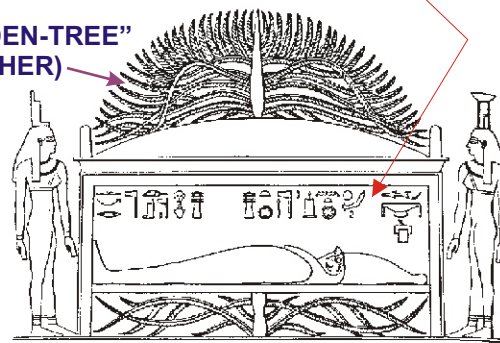

PTAH HOLD CORE ORGANIZATION

(UNDER CONSTRUCTION)

"HE WHO HOLDS THE THRONE GOVERNS THE STARPETH HOME." (Thoth/Maia)

"EDEN-TREE" (ASHER)

WHICH FEMALE (GENDER) JOINER WITH MALE HERE ON IN A DIONE-COUPLET FORMAT; RESHEL, L-GATES, 36 POLE AND POWER RING FORMING THE PENTAGON FOR RESHEL AND THE PHOENIX ASCENSION.

YAHWAY FORMAT = DIONE COUPLET

FIRST ORDER: PARENTS "BOND"

26 POLE RING WITH FULL DIAMETER DIONE COUPLET

SECOND ORDER (REFINING):

PARENTS "MERGE" (ANDROGYNOUS)

MALE "CODING" POLE IN THE CENTER AS PTAH-HOLD CENTRAL SYSTEM (OUTER RING IS THE FEMALE MATRIX) ...NOW THE "ADAM KADMON" TEMPLATE IMPRINTS THE UPGRADED UNIFIED PARENTS' CODE MATRIX IN THE 26 RHOMBIC "EYES OF RA" (CHIEF HEAD STONE: L-GATES).

HEYA-EHYE PILLAR (U'ATON OMKHARIS: "CENTRAL MECHANISM: THE 'RA EYE'.") ZOI PILLAR IS CENTER.

13/26 OUTER FEMALE-MALE POLES

GT. PYRAMID "TEMPLE OF THE MORNING STAR" 51.8 deg

ISIS FEMALE

THRONE: SYSTEMS OF ACTUALIZATION