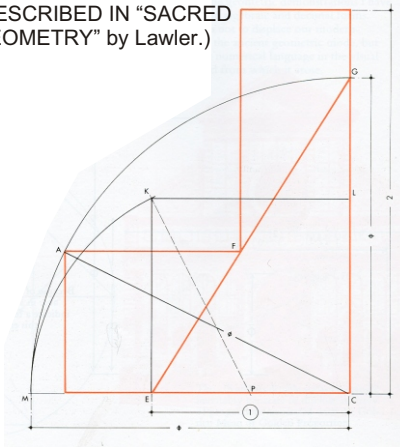

ISIS' THRONE CROWN POSSIBILITIES

DOUBLE STREAM(S) OF WATER ALONG EDGE: PROBABLY VARIABLE LINE WIDTH AS WELL AS A TELEPLANE. (PTAH CODES ONE PLANE (WATER) TO PASS CODES INTO THE THRONE.)

THIS GEOMETRY CREATES THE MUSICAL NOTES: "TUATH: STRINGS OF THE HARP!"

(DESCRIBED IN "SACRED GEOMETRY" by Lawler.)

(PURPLE LINES ARE ADDED CONSTRUCTION LINES FOR ISIS' THRONE)

GREAT PYRAMID
RHOMBIC TIME GATE