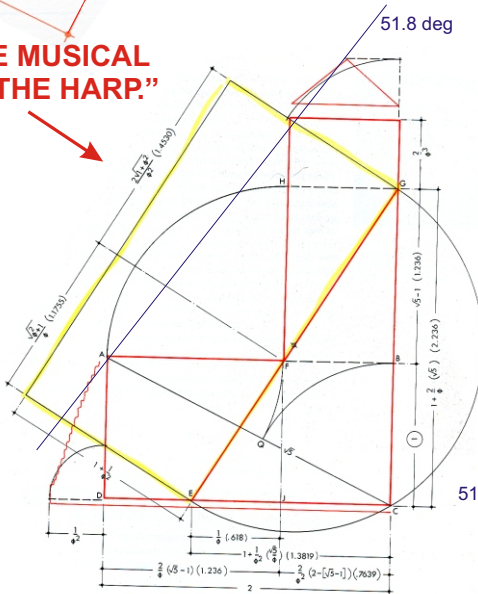

ISIS' THRONE CROWN POSSIBILITIES

DOUBLE STREAM(S) OF WATER ALONG EDGE: PROBABLY VARIABLE LINE WIDTH AS WELL AS A TELEPLANE. (PTAH CODES ONE PLANE (WATER) TO PASS CODES INTO THE THRONE.)

THIS GEOMETRY CREATES THE MUSICAL NOTES: "TUATH: STRINGS OF THE HARP!"

(DESCRIBED IN "SACRED GEOMETRY" by Lawler.)

(PURPLE LINES ARE ADDED CONSTRUCTION LINES FOR ISIS' THRONE)

GREAT PYRAMID
RHOMBIC TIME GATE