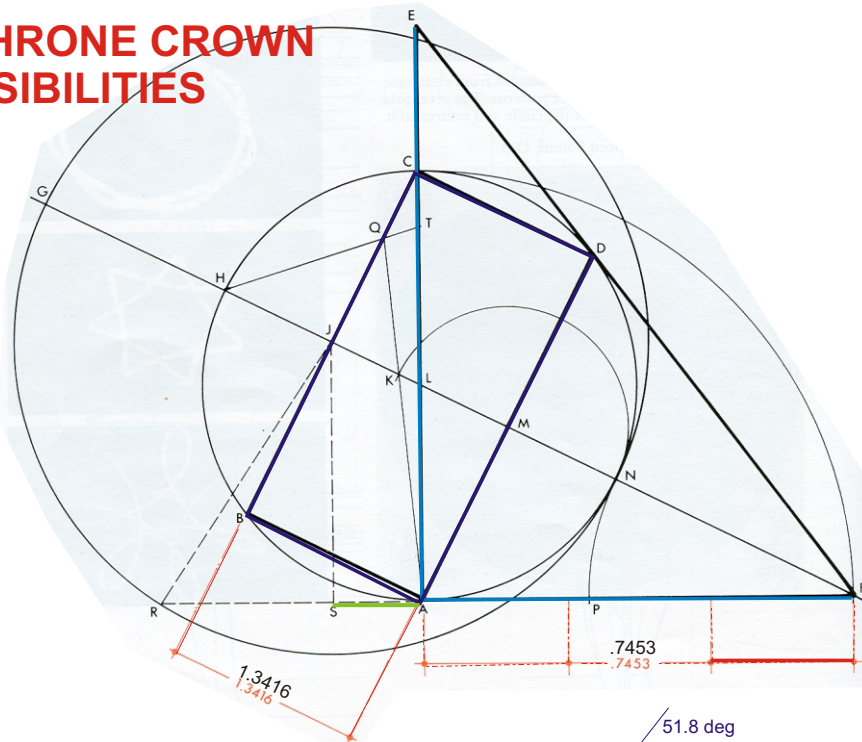

ISIS' THRONE CROWN POSSIBILITIES

DOUBLE STREAM(S) OF WATER ALONG EDGE: PROBABLY VARIABLE LINE WIDTH AS WELL AS A TELEPLANE. (PTAH CODES ONE PLANE (WATER) TO PASS CODES INTO THE THRONE.)

THIS GEOMETRY CREATES THE MUSICAL NOTES: "TUATH: STRINGS OF THE HARP!"

(DESCRIBED IN "SACRED GEOMETRY" by Lawler.)

(PURPLE LINES ARE ADDED CONSTRUCTION LINES FOR ISIS' THRONE)

GREAT PYRAMID
RHOMBIC TIME GATE