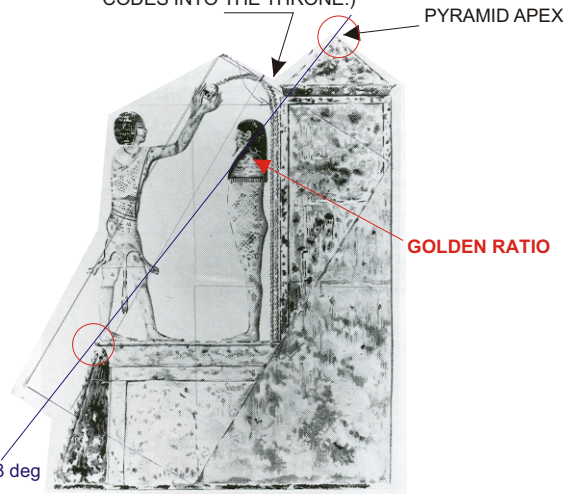

ISIS' THRONE CROWN POSSIBILITIES

DOUBLE STREAM(S) OF WATER ALONG EDGE: PROBABLY VARIABLE LINE WIDTH AS WELL AS A TELEPLANE. (PTAH CODES ONE PLANE (WATER) TO PASS CODES INTO THE THRONE.)

THIS GEOMETRY CREATES THE MUSICAL NOTES: "TUATH: STRINGS OF THE HARP!"

(DESCRIBED IN "SACRED GEOMETRY" by Lawler.)

(PURPLE LINES ARE ADDED CONSTRUCTION LINES FOR ISIS' THRONE)

GREAT PYRAMID
RHOMBIC TIME GATE