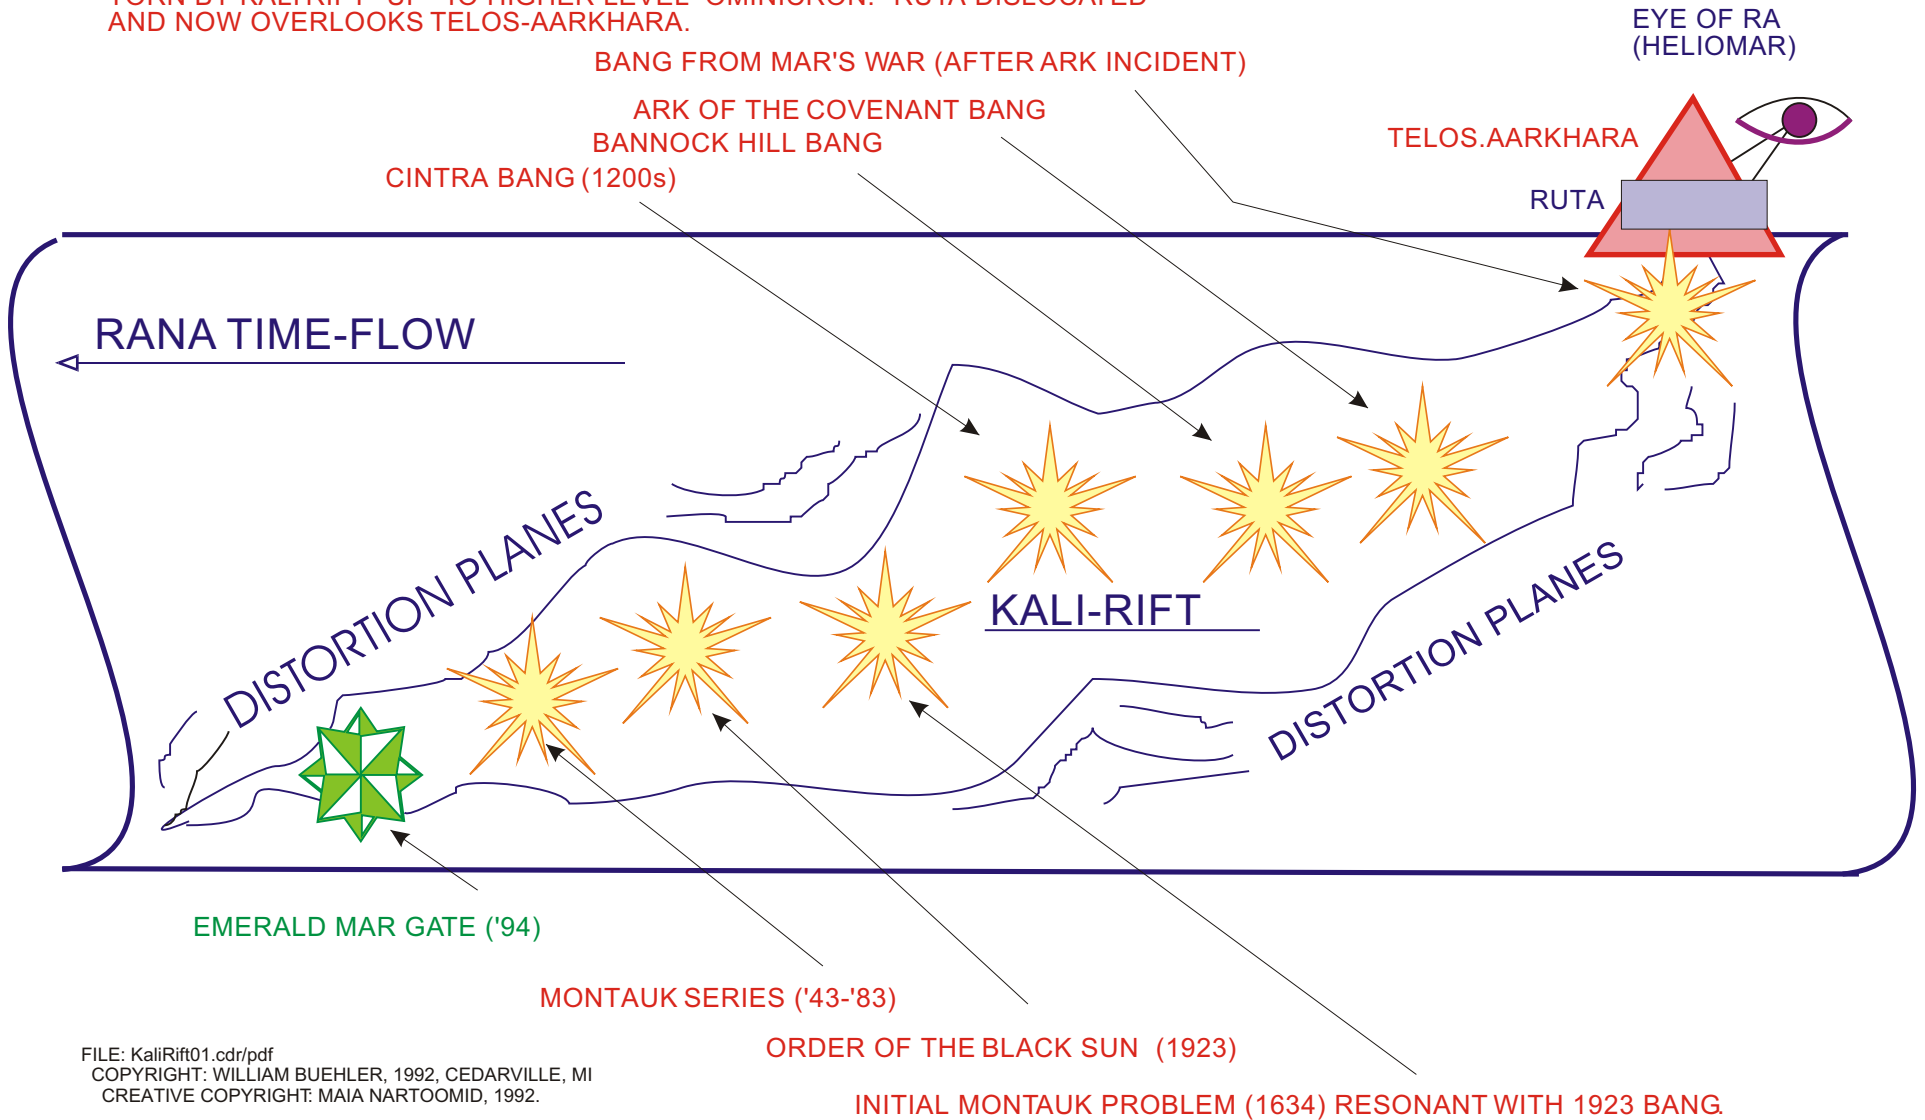

# RANA TIME CORRIDOR SHOWING KALI-RIFT

PRIMARY TEAR GENERATED BY SPIRITUAL BIG-BANG; LOWER LEVEL "BORAH" TORN BY KALI RIFT "UP" TO HIGHER LEVEL "OMINICRON." RUTA DISLOCATED AND NOW OVERLOOKS TELOS-AARKHARA.