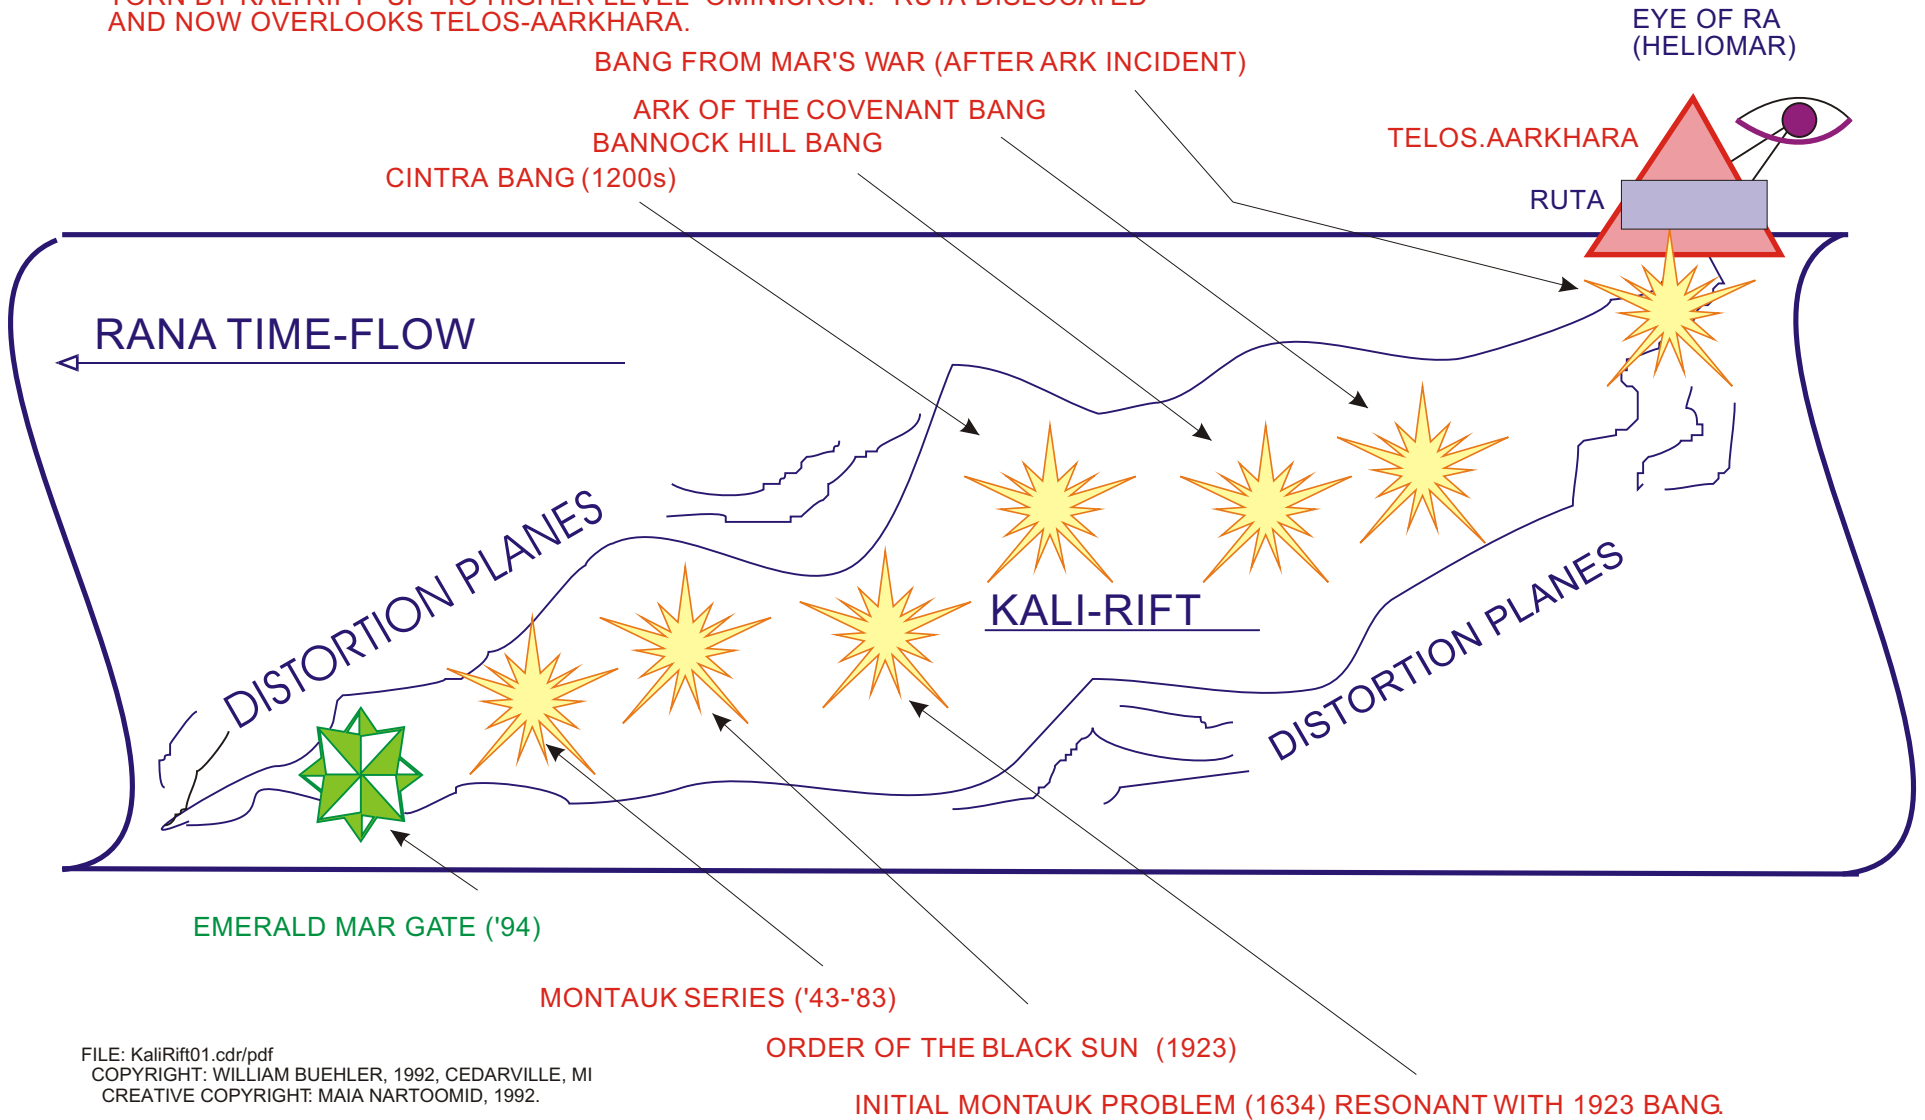

RANA TIME CORRIDOR SHOWING KALI-RIFT

PRIMARY TEAR GENERATED BY SPIRITUAL BIG-BANG; LOWER LEVEL "BORAH" TORN BY KALI RIFT "UP" TO HIGHER LEVEL "OMINICRON." RUTA DISLOCATED AND NOW OVERLOOKS TELOS-AARKHARA.