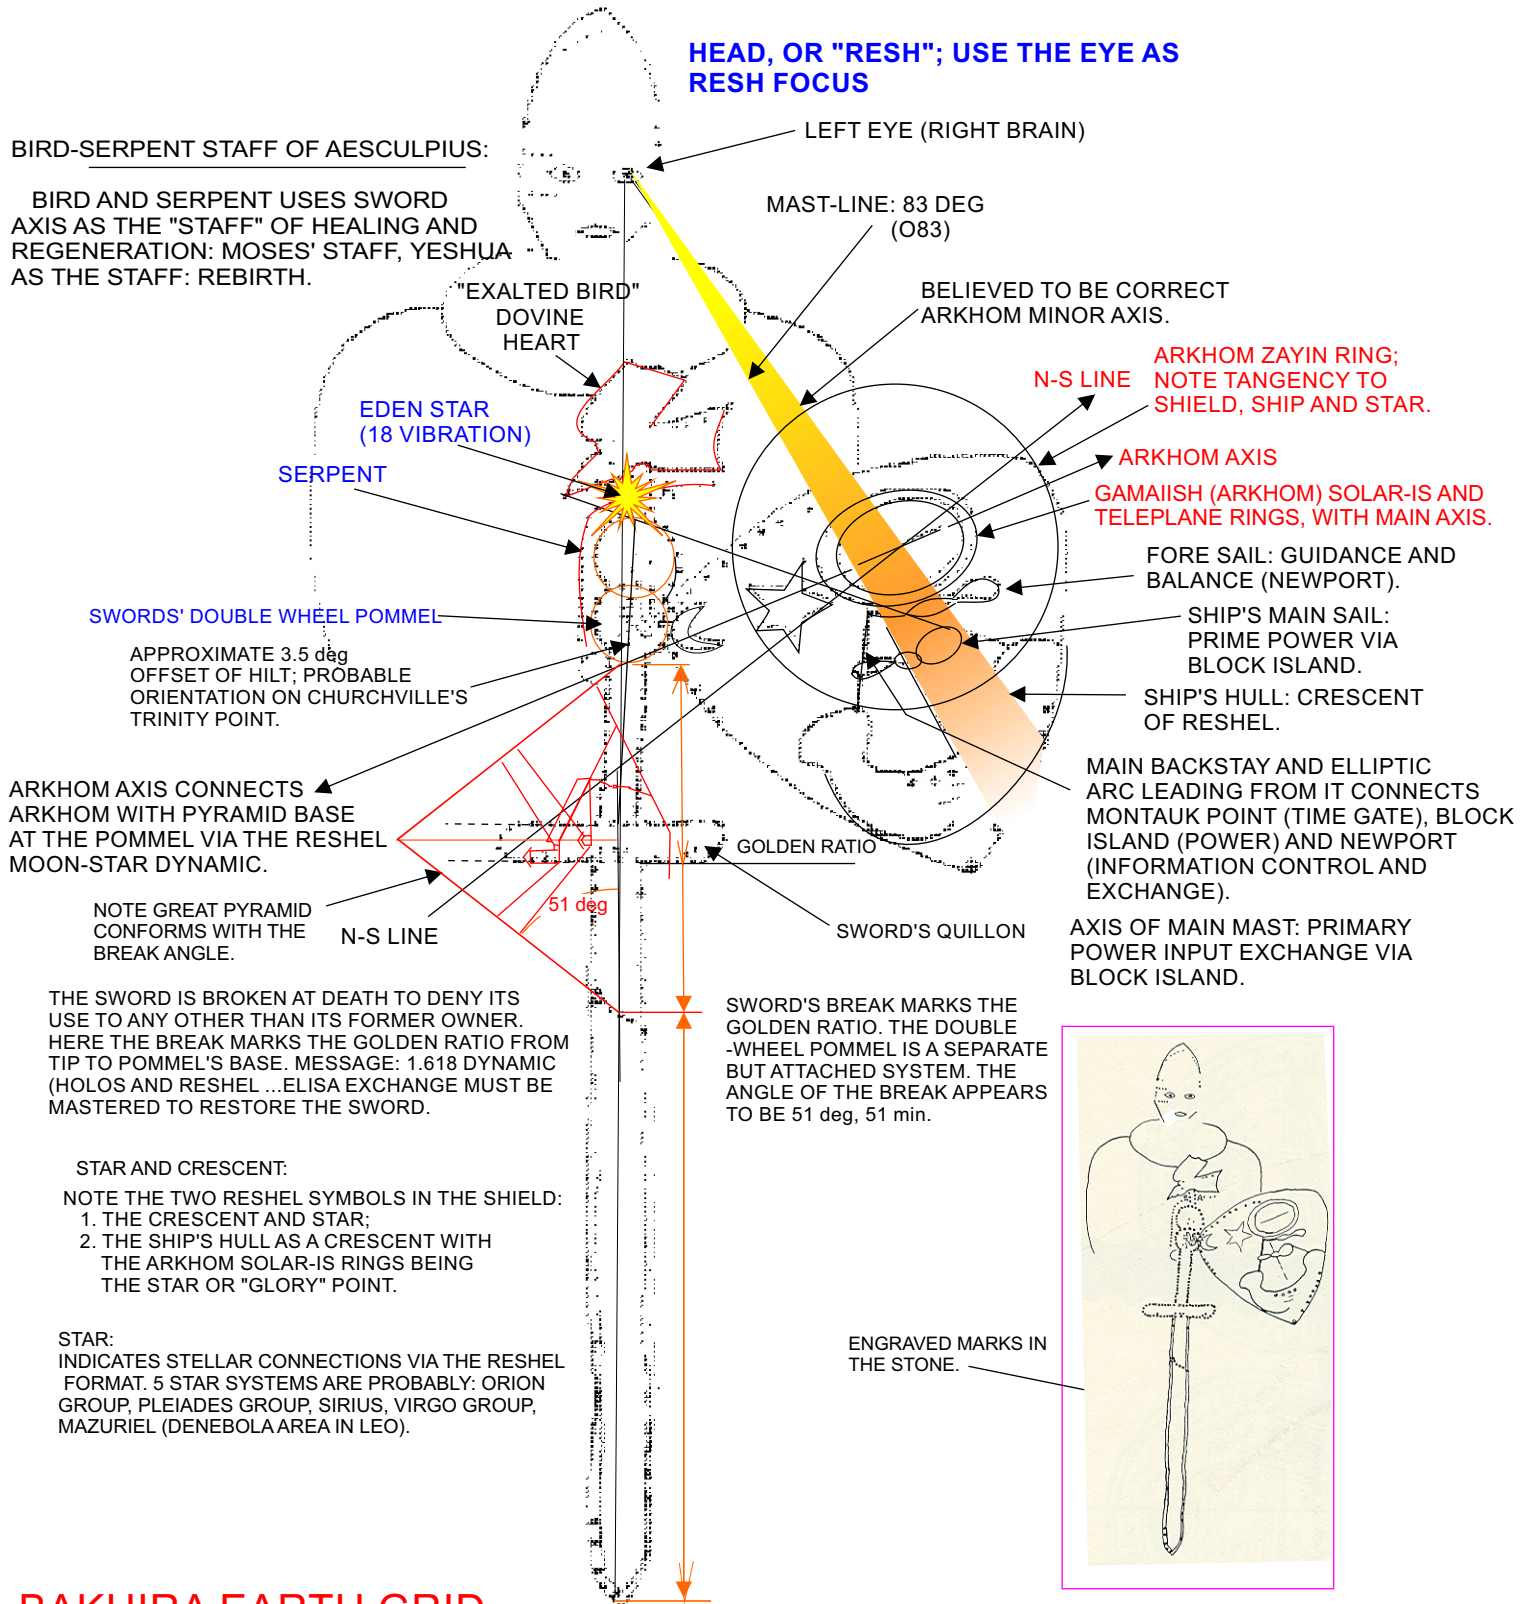

HEAD, OR "RESH"; USE THE EYE AS RESH FOCUS

BIRD-SERPENT STAFF OF AESCULPIUS:

BIRD AND SERPENT USES SWORD AXIS AS THE "STAFF" OF HEALING AND REGENERATION: MOSES' STAFF, YESHUA AS THE STAFF: REBIRTH.

BAKHIRA EARTH GRID

ENGRAVED OUTLINE OF THE WESTFORD KNIGHT. GENERALLY ASSUMED TO BE A FUNERARY MONUMENT. IT IS A MARKER STONE INTEGRATED WITH THE GAMAISH (ARKHOM) EARTH TEMPLE THE DESIGN IS A SCHEMATIC FOR A HUGE TEMPLE MATRIX: THE BAKHIRA.