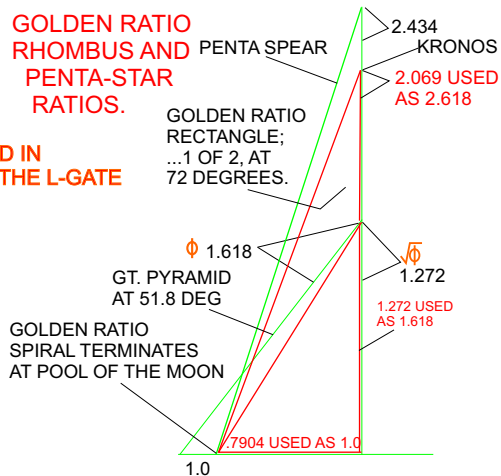

EYE OF RA: GOLDEN RATIO RHOMBUS (TIME GATES/PILLARS)

REFERENCES:
1 PETER 2:4-10
PSALM 118:18-23

(THE RESHEL IS THE CHIEF HEAD/FOUNDATION STONE AND THE "CORNER" IS THE "L" GATE/PILLAR.)

"GATES OF THE RIGHTEOUS" (PS 118:19)
PILLARS OF THE ABODE, MEN AND ZYN:
THIS SYSTEM IS IN THE UPPER HALF. THE
TWO HALVES MERGE WITH THE RESH POLES
TOGETHER IN THE CENTER.

"GATE OF THE LORD (YAHWAY)" (PS 118:20)
ZOI AND LAYOOESH PILLARS
AS THE CENTRAL PILLAR/GATE:

TWO "PILLARS OF THE ABODE"
(SAME AS SOLOMON TEMPLE PILLARS)

CENTRAL PILLAR IS THE ZOI AND
LAYOOESH PILLAR COMBINATION.

GOLDEN RATIO
RHOMBUS AND
PENTA-STAR
RATIOS.

MATH INVOLVED IN
DETERMINING THE L-GATE
RHOMBUS

SHEKINAH L-GATE SYSTEM
FILE: L-Gates02.cdr/pdf
Copyright © 1997, William Buehler