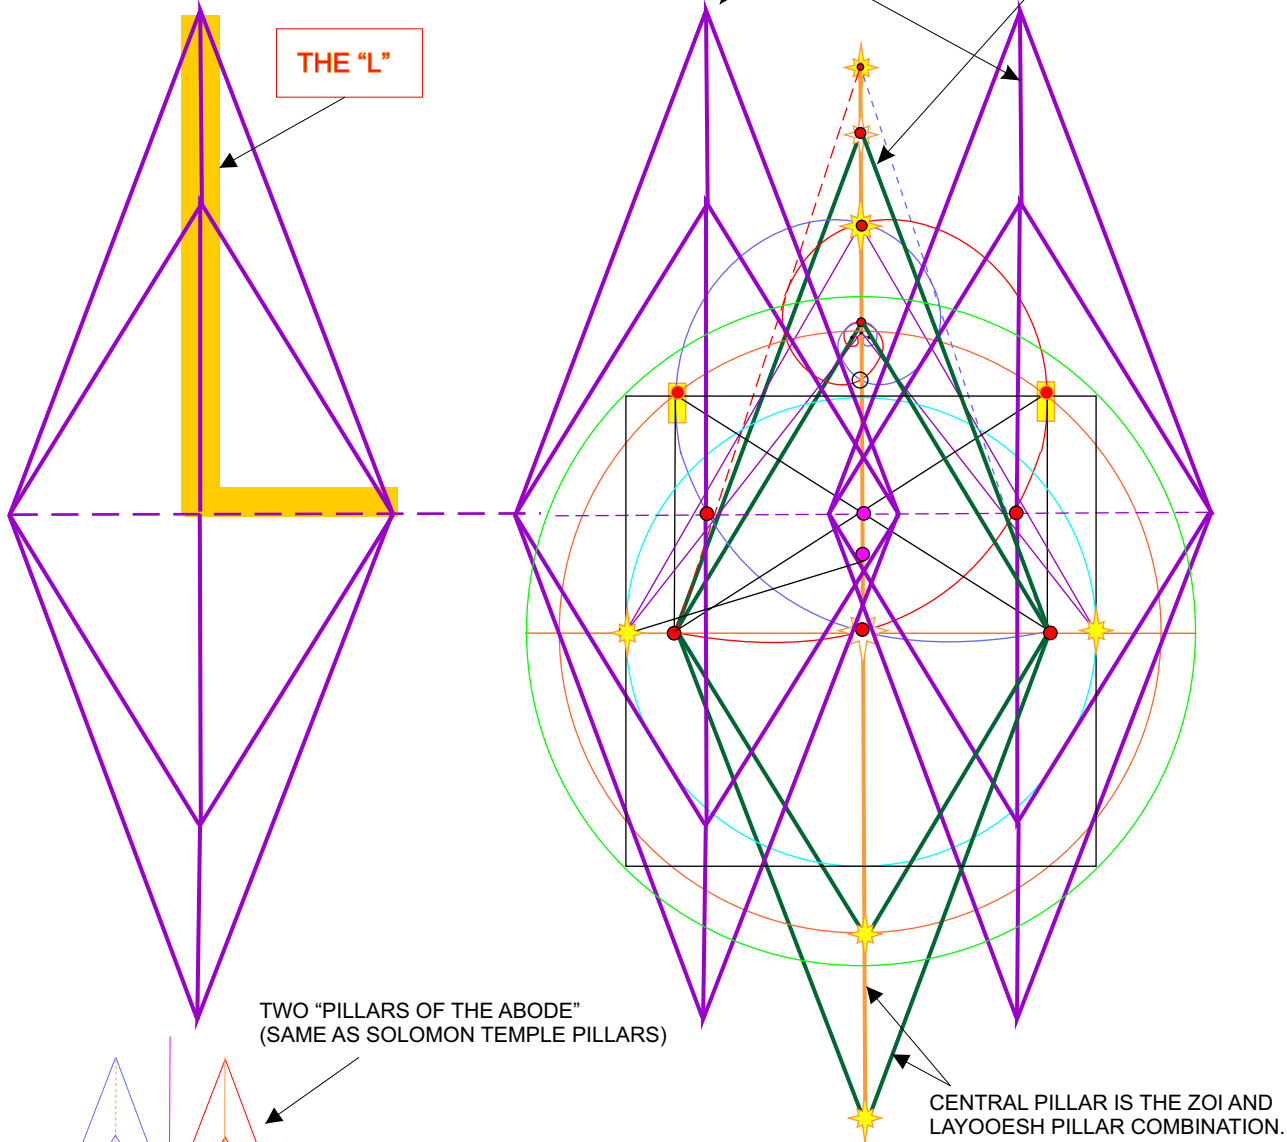

EYE OF RA: GOLDEN RATIO RHOMBUS (TIME GATES/PILLARS)

REFERENCES:
1 PETER 2:4-10
PSALM 118:18-23

(THE RESHEL IS THE CHIEF HEAD/FOUNDATION STONE AND THE "CORNER" IS THE "L" GATE/PILLAR.)

"GATES OF THE RIGHTEOUS" (PS 118:19)
PILLARS OF THE ABODE, MEN AND ZYN:
THIS SYSTEM IS IN THE UPPER HALF. THE
TWO HALVES MERGE WITH THE RESH POLES
TOGETHER IN THE CENTER.

"GATE OF THE LORD (YAHWAY)" (PS 118:20)
ZOI AND LAYOOESH PILLARS
AS THE CENTRAL PILLAR/GATE:

TWO "PILLARS OF THE ABODE"
(SAME AS SOLOMON TEMPLE PILLARS)

CENTRAL PILLAR IS THE ZOI AND
LAYOOESH PILLAR COMBINATION.

GOLDEN RATIO
RHOMBUS AND
PENTA-STAR
RATIOS.

MATH INVOLVED IN
DETERMINING THE L-GATE
RHOMBUS

SHEKINAH L-GATE SYSTEM
FILE: L-Gates02.cdr/pdf
Copyright © 1997, William Buehler