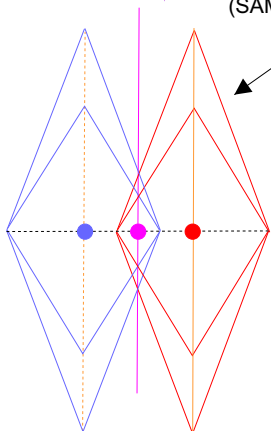

EYE OF RA: GOLDEN RATIO RHOMBUS (TIME GATES/PILLARS)

REFERENCES:
1 PETER 2:4-10
PSALM 118:18-23

(THE RESHEL IS THE CHIEF HEAD/FOUNDATION STONE AND THE "CORNER" IS THE "L" GATE/PILLAR.)

"GATES OF THE RIGHTEOUS" (PS 118:19)
PILLARS OF THE ABODE, MEN AND ZYN:
THIS SYSTEM IS IN THE UPPER HALF. THE
TWO HALVES MERGE WITH THE RESH POLES
TOGETHER IN THE CENTER.

"GATE OF THE LORD (YAHWAY)" (PS 118:20)
ZOI AND LAYOOESH PILLARS
AS THE CENTRAL PILLAR/GATE:

TWO "PILLARS OF THE ABODE"
(SAME AS SOLOMON TEMPLE PILLARS)

CENTRAL PILLAR IS THE ZOI AND
LAYOOESH PILLAR COMBINATION.

GOLDEN RATIO
RHOMBUS AND
PENTA-STAR
RATIOS.

MATH INVOLVED IN
DETERMINING THE L-GATE
RHOMBUS

SHEKINAH L-GATE SYSTEM
FILE: L-Gates02.cdr/pdf
Copyright © 1997, William Buehler