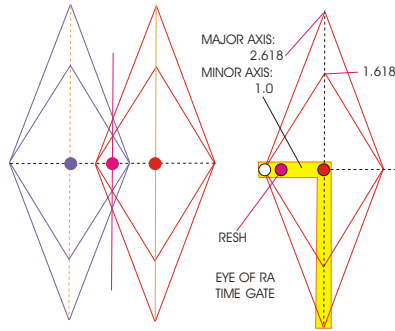

PILLARS OF THE ABODE

DOUBLE "EYE OF RA" TIME GATE;
GOLDEN RATIO RHOMBI USING
 Φ AND Φ^2 .