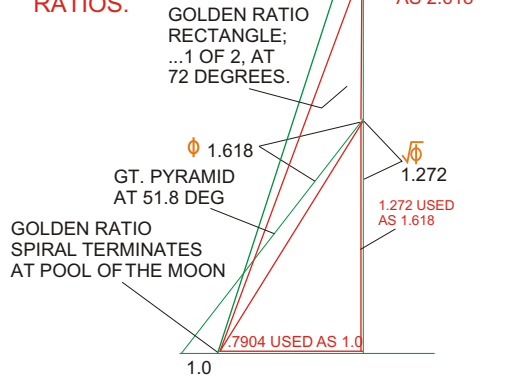

**GOLDEN RATIO
RHOMBUS AND
PENTA-STAR
RATIOS.**

The 20-pole configuration duplicates the GAIA Resonance Field of the planet and figures into the planetary process of 'Geochronism.' " (Thoht/Maia Nartoomid)

PSALM 118:19-23

LINDISFARNE "L" LOGO SHOWING THE GOLDEN RATIO RHOMBUS OR "EYE OF RA" TIME GATE BASED ON THE SERPENT-BIRD/WHALE DYNAMIC.THE EARTH'S AND DOUBLE-VENUS ORBITS APPEAR TO BE REPRESENTED.