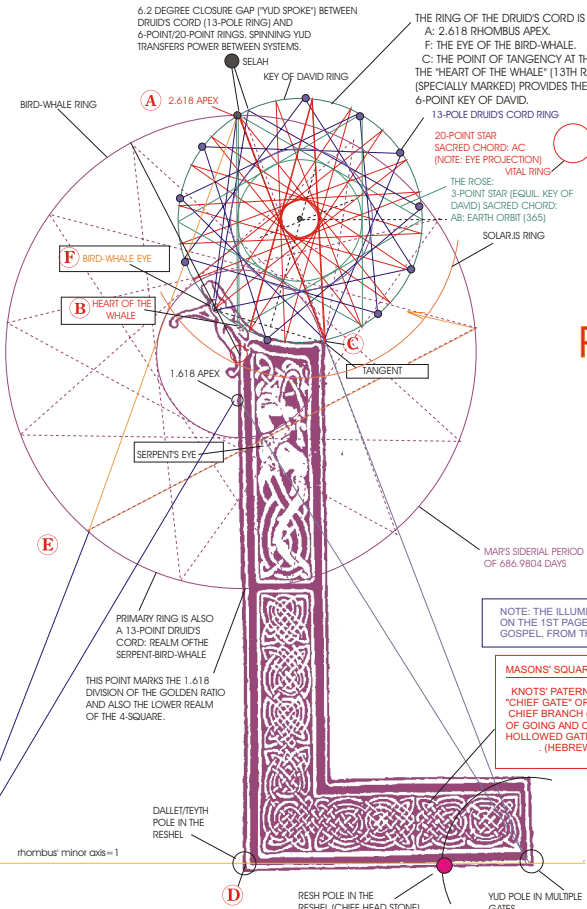

**GOLDEN RATIO
RHOMBUS AND
PENTA-STAR
RATIOS.**

The 20-pole configuration duplicates the GAIA Resonance Field of the planet and figures into the planetary process of 'Geochronism.' " (Thoht/Maia Nartoomid)

PSALM 118:19-23

LINDISFARNE "L" LOGO SHOWING THE GOLDEN RATIO RHOMBUS OR "EYE OF RA" TIME GATE BASED ON THE SERPENT-BIRD/WHALE DYNAMIC.THE EARTH'S AND DOUBLE-VENUS ORBITS APPEAR TO BE REPRESENTED.