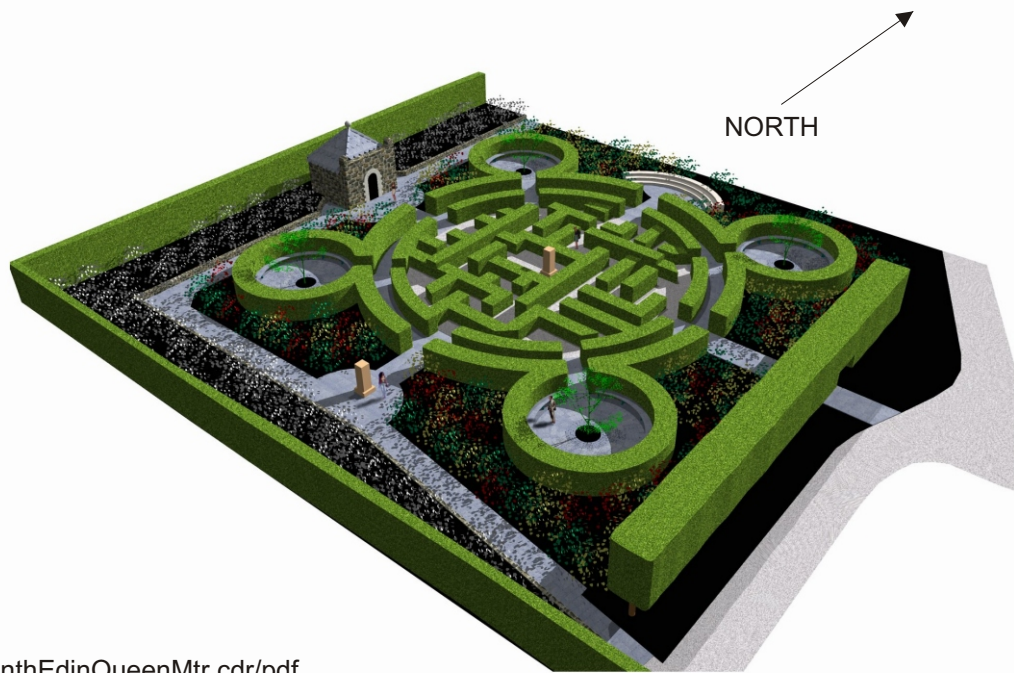

DESIGN FOR QUEEN MOTHER'S MEMORIAL  
(SITE: EDINBURGH)

Designed by Lachlan Stewart, inspired by Celtic interlocking pattern. Site earmarked by the Edinburgh Royal Botanic Gardens.

LOOKING SW

LOOKING NW

File: LabyrinthEdinQueenMtr.cdr/pdf