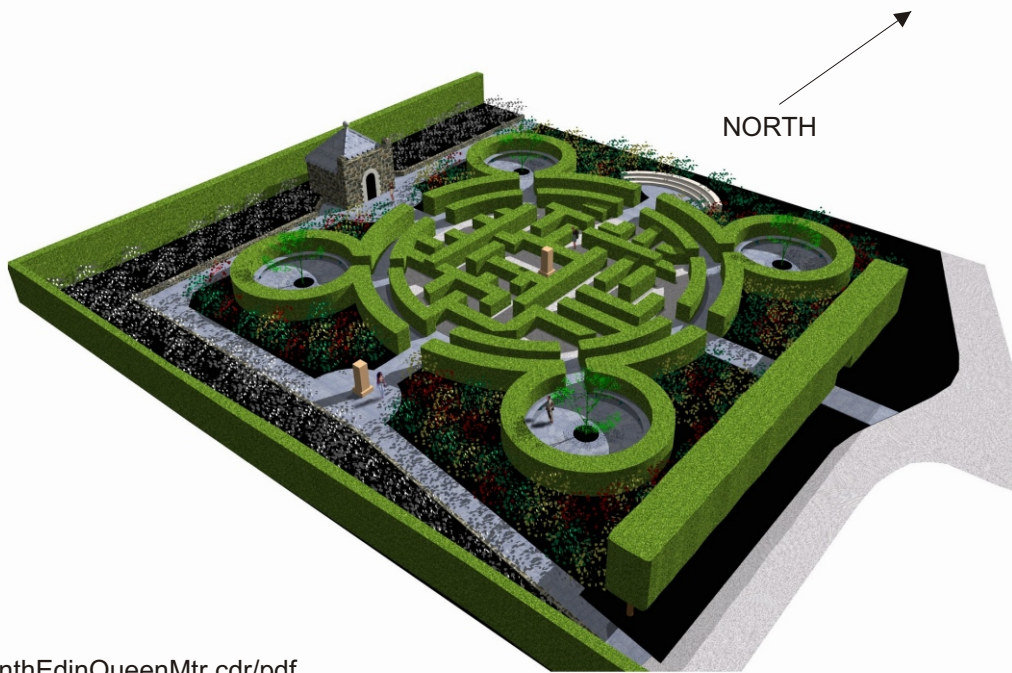

DESIGN FOR QUEEN MOTHER'S MEMORIAL
(SITE: EDINBURGH)

Designed by Lachlan Stewart, inspired by Celtic interlocking pattern. Site earmarked by the Edinburgh Royal Botanic Gardens.

LOOKING SW

LOOKING NW

File: LabyrinthEdinQueenMtr.cdr/pdf