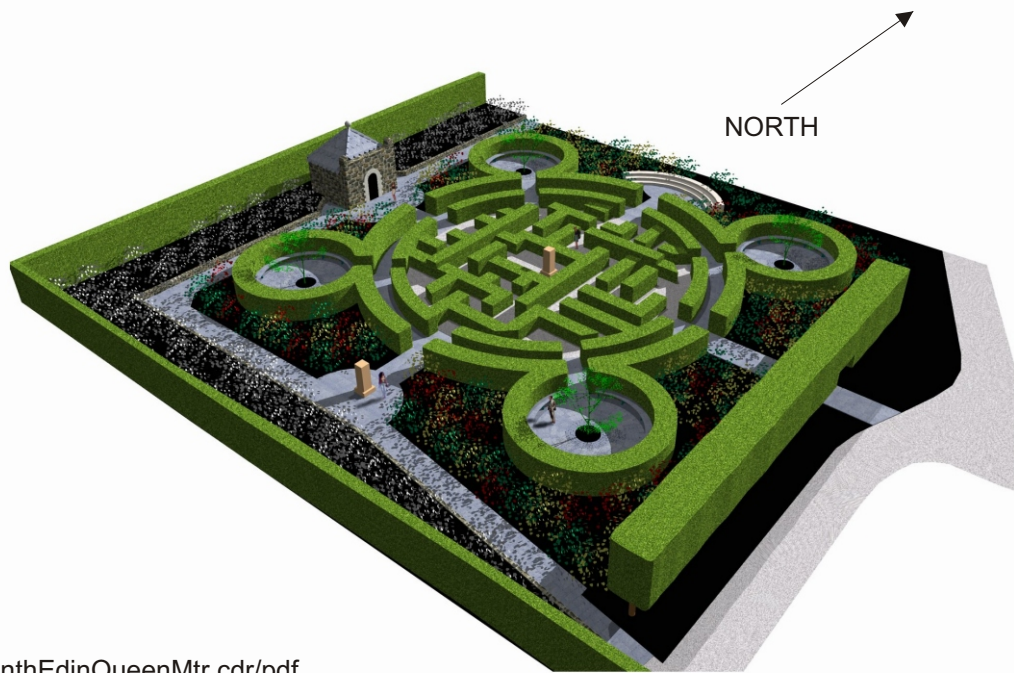

DESIGN FOR QUEEN MOTHER'S MEMORIAL
(SITE: EDINBURGH)

Designed by Lachlan Stewart, inspired by Celtic interlocking pattern. Site earmarked by the Edinburgh Royal Botanic Gardens.

LOOKING SW

LOOKING NW

File: LabyrinthEdinQueenMtr.cdr/pdf