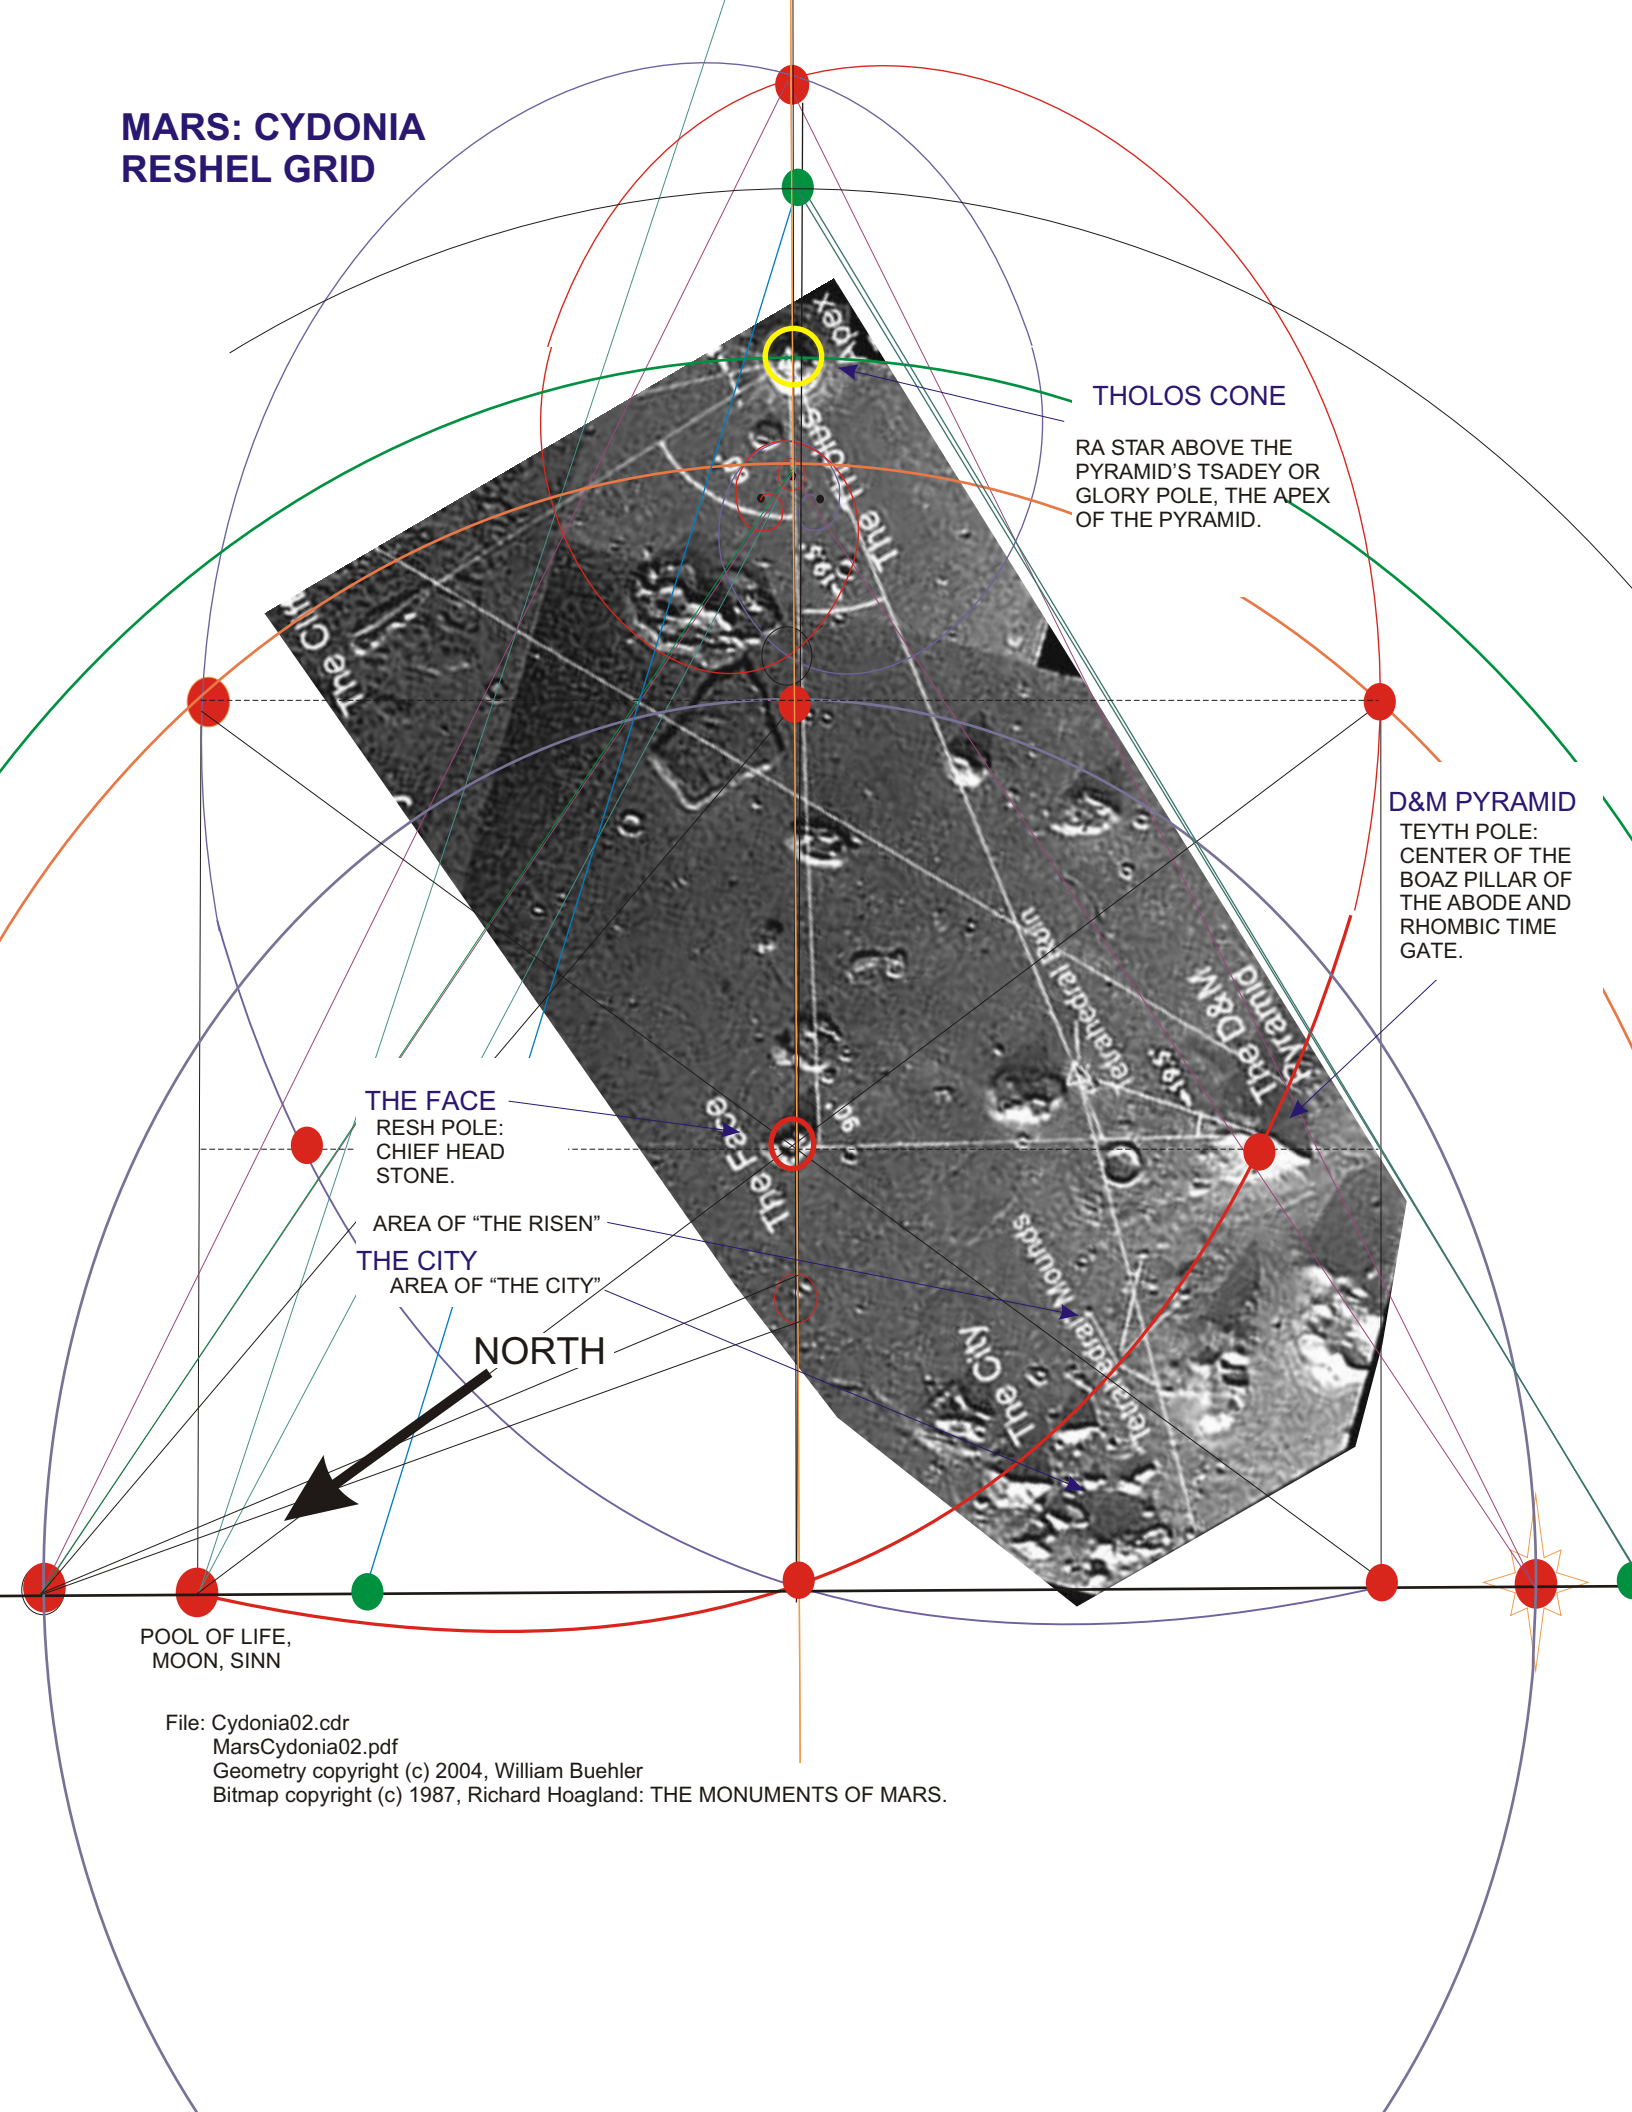

# MARS: CYDONIA RESHEL GRID

THOLOS CONE

RA STAR ABOVE THE  
PYRAMID'S TSADEY OR  
GLORY POLE, THE APEX  
OF THE PYRAMID.

D&M PYRAMID

TEYTH POLE:  
CENTER OF THE  
BOAZ PILLAR OF  
THE ABODE AND  
RHOMBIC TIME  
GATE.

THE FACE

RESH POLE:  
CHIEF HEAD  
STONE.

AREA OF "THE RISEN"

THE CITY

AREA OF "THE CITY"

NORTH

POOL OF LIFE,  
MOON, SINN

File: Cydonia02.cdr  
MarsCydonia02.pdf  
Geometry copyright (c) 2004, William Buehler  
Bitmap copyright (c) 1987, Richard Hoagland: THE MONUMENTS OF MARS.