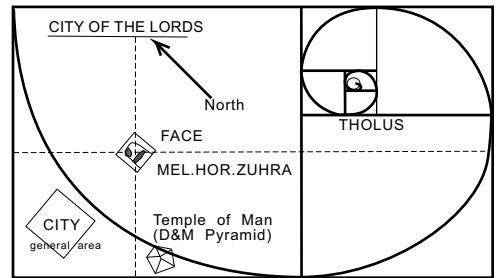

SACRED HEART OF GOD: MAZURIEL
MAZURIEL CENTRAL SUN OF ALL CS's

TEMPLE OF THE RISING SUN (TOTRS) AND WESTERN TEMPLE OF THE SEED FLAME.

TOTRS USES "CHORHII" WAVE TRANSMISSION FROM MAZURIEL... SUPPORTS MATTER BUT SEPARATE AND WITHIN. ITS WESTERN TEMPLE IS THE "SEED FLAME": THAT WHICH PENETRATES THE SEEDS FROM THE FLAME OF THE GOLDEN STAR MAZURIEL IN THE ATTASIC UNIVERSE.

"ALIKAR: A WAVE OR RISING/FALLING."

GIZEH PLATEAU

CYDONIA (MARS)

ATLA RU (HOLY ISLE OF RUTA)

AYH'R Area (France; Rennes le Chateau)

LORD MELCHIZEDEK: SYNTHESIS OF ALL ORDERS BOTH MALE AND FEMALE

Figure on PYLON OF ASHIRIM at the TEMPLE OF THE NORTHERN DOOR