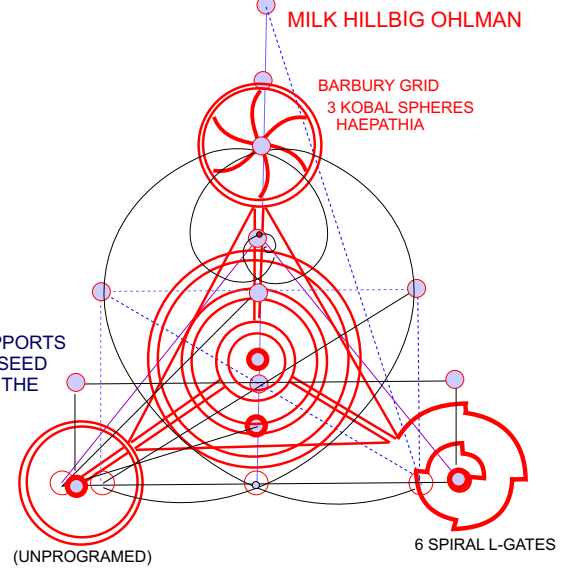

WORKSHEET: HYPOTHETICAL TETRATRYON PROCESSOR FOR DNA

SACRED HEART OF GOD: MAZURIEL
MAZURIEL CENTRAL SUN OF ALL CS's

SACRED HEART OF GOD (MANIFEST) WITH MAZURIEL IN THE CENTER UNIFYING ALL THE CENTRAL SUNS. ATTASIC UNIVERSE (ALL THE UNIVERSES) SOLAR STATE OF BEING.

TEMPLE OF THE RISING SUN (TOTRS) AND WESTERN TEMPLE OF THE SEED FLAME.

TOTRS USES "CHORHII" WAVE TRANSMISSION FROM MAZURIEL... SUPPORTS MATTER BUT SEPARATE AND WITHIN. ITS WESTERN TEMPLE IS THE "SEED FLAME": THAT WHICH PENETRATES THE SEEDS FROM THE FLAME OF THE GOLDEN STAR MAZURIEL IN THE ATTASIC UNIVERSE.

"ALIKAR: A WAVE OR RISING/FALLING."

GIZEH PLATEAU

CYDONIA (MARS)

ATLA RU (HOLY ISLE OF RUTA)

AYH'R Area (France; Rennes le Chateau)

LORD MELCHIZEDEK: SYNTHESIS OF ALL ORDERS BOTH MALE AND FEMALE

Figure on PYLON OF ASHIRIM at the TEMPLE OF THE NORTHERN DOOR