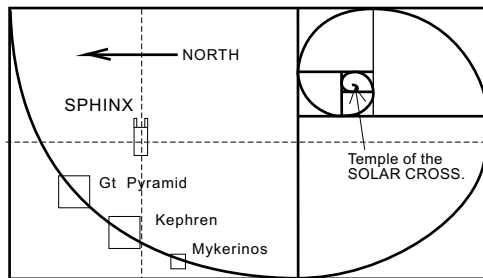

GIZEH PLATEAU