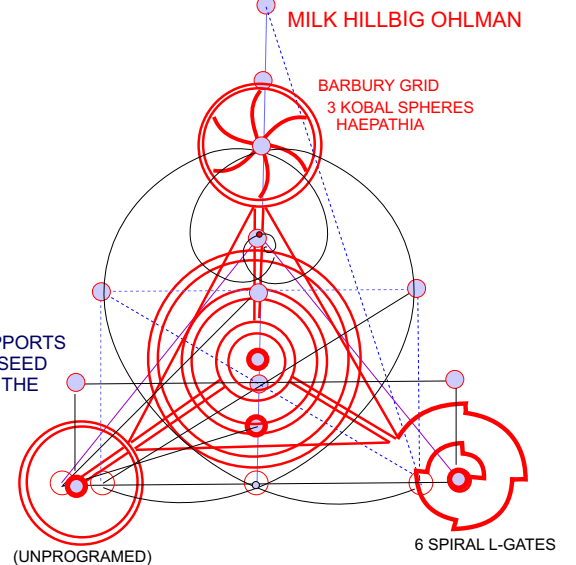

WORKSHEET: HYPOTHETICAL TETRATRYON PROCESSOR FOR DNA

SACRED HEART OF GOD (MANIFEST) WITH MAZURIEL IN THE CENTER UNIFYING ALL THE CENTRAL SUNS. ATTASIC UNIVERSE (ALL THE UNIVERSES) SOLAR STATE OF BEING.

SACRED HEART OF GOD: MAZURIEL
MAZURIEL CENTRAL SUN OF ALL CS's

TEMPLE OF THE RISING SUN (TOTRS) AND WESTERN TEMPLE OF THE SEED FLAME.

TOTRS USES "CHORHII" WAVE TRANSMISSION FROM MAZURIEL... SUPPORTS MATTER BUT SEPARATE AND WITHIN. ITS WESTERN TEMPLE IS THE "SEED FLAME": THAT WHICH PENETRATES THE SEEDS FROM THE FLAME OF THE GOLDEN STAR MAZURIEL IN THE ATTASIC UNIVERSE.

"ALIKAR: A WAVE OR RISING/FALLING."

GIZEH PLATEAU

CYDONIA (MARS)

ATLA RU (HOLY ISLE OF RUTA)

AYH'R Area (France; Rennes le Chateau)

LORD MELCHIZEDEK: SYNTHESIS OF ALL ORDERS BOTH MALE AND FEMALE

Figure on PYLON OF ASHIRIM at the TEMPLE OF THE NORTHERN DOOR