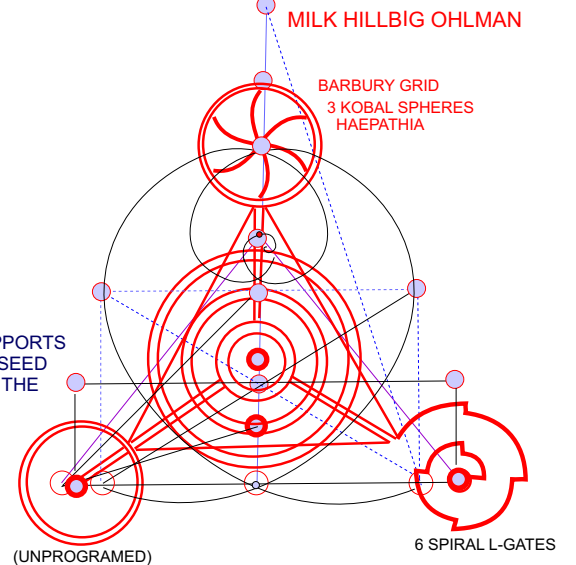

WORKSHEET: HYPOTHETICAL TETRATRYON PROCESSOR FOR DNA

SACRED HEART OF GOD: MAZURIEL
MAZURIEL CENTRAL SUN OF ALL CS's

SACRED HEART OF GOD (MANIFEST) WITH MAZURIEL IN THE CENTER UNIFYING ALL THE CENTRAL SUNS. ATTASIC UNIVERSE (ALL THE UNIVERSES) SOLAR STATE OF BEING.

TEMPLE OF THE RISING SUN (TOTRS) AND WESTERN TEMPLE OF THE SEED FLAME.

TOTRS USES "CHORHII" WAVE TRANSMISSION FROM MAZURIEL... SUPPORTS MATTER BUT SEPARATE AND WITHIN. ITS WESTERN TEMPLE IS THE "SEED FLAME": THAT WHICH PENETRATES THE SEEDS FROM THE FLAME OF THE GOLDEN STAR MAZURIEL IN THE ATTASIC UNIVERSE.

"ALIKAR: A WAVE OR RISING/FALLING."

GIZEH PLATEAU

CYDONIA (MARS)

ATLA RU (HOLY ISLE OF RUTA)

AYH'R Area (France; Rennes le Chateau)

LORD MELCHIZEDEK: SYNTHESIS OF ALL ORDERS BOTH MALE AND FEMALE

Figure on PYLON OF ASHIRIM at the TEMPLE OF THE NORTHERN DOOR