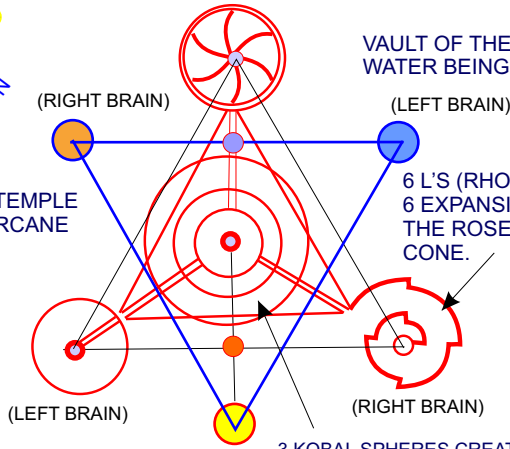

WORKSHEET: HYPOTHETICAL TETRATRYON PROCESSOR FOR DNA

SACRED HEART OF GOD: MAZURIEL
MAZURIEL CENTRAL SUN OF ALL CS's

SACRED HEART OF GOD (MANIFEST) WITH MAZURIEL IN THE CENTER UNIFYING ALL THE CENTRAL SUNS. ATTASIC UNIVERSE (ALL THE UNIVERSES) SOLAR STATE OF BEING.

TEMPLE OF THE RISING SUN (TOTRS) AND WESTERN TEMPLE OF THE SEED FLAME.

TOTRS USES "CHORHII" WAVE TRANSMISSION FROM MAZURIEL... SUPPORTS MATTER BUT SEPARATE AND WITHIN. ITS WESTERN TEMPLE IS THE "SEED FLAME": THAT WHICH PENETRATES THE SEEDS FROM THE FLAME OF THE GOLDEN STAR MAZURIEL IN THE ATTASIC UNIVERSE.

"ALIKAR: A WAVE OR RISING/FALLING."

GIZEH PLATEAU

CYDONIA (MARS)

ATLA RU (HOLY ISLE OF RUTA)

AYH'R Area (France; Rennes le Chateau)

LORD MELCHIZEDEK: SYNTHESIS OF ALL ORDERS BOTH MALE AND FEMALE

Figure on PYLON OF ASHIRIM at the TEMPLE OF THE NORTHERN DOOR