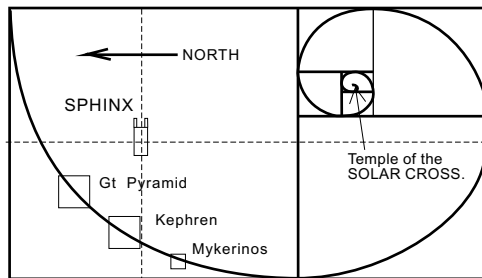

GIZEH PLATEAU