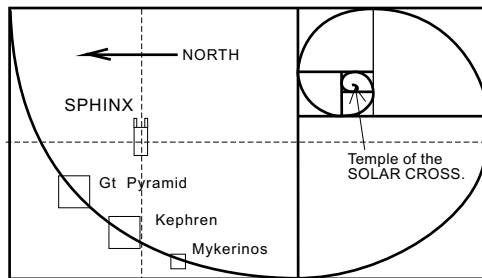

SACRED HEART OF GOD: MAZURIEL
MAZURIEL CENTRAL SUN OF ALL CS's

TEMPLE OF THE RISING SUN (TOTRS) AND WESTERN TEMPLE OF THE SEED FLAME.

TOTRS USES "CHORHII" WAVE TRANSMISSION FROM MAZURIEL... SUPPORTS MATTER BUT SEPARATE AND WITHIN. ITS WESTERN TEMPLE IS THE "SEED FLAME": THAT WHICH PENETRATES THE SEEDS FROM THE FLAME OF THE GOLDEN STAR MAZURIEL IN THE ATTASIC UNIVERSE.

"ALIKAR: A WAVE OR RISING/FALLING."

GIZEH PLATEAU

CYDONIA (MARS)

ATLA RU (HOLY ISLE OF RUTA)

AYH'R Area (France; Rennes le Chateau)

LORD MELCHIZEDEK: SYNTHESIS OF ALL ORDERS BOTH MALE AND FEMALE

Figure on PYLON OF ASHIRIM at the TEMPLE OF THE NORTHERN DOOR