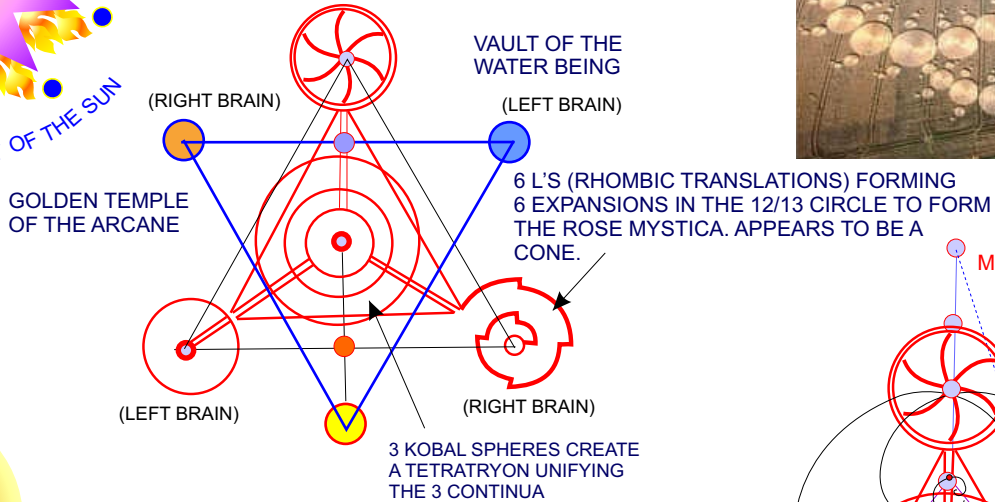

WORKSHEET: HYPOTHETICAL TETRATRYON PROCESSOR FOR DNA

SACRED HEART OF GOD (MANIFEST) WITH MAZURIEL IN THE CENTER UNIFYING ALL THE CENTRAL SUNS. ATTASIC UNIVERSE (ALL THE UNIVERSES) SOLAR STATE OF BEING.

SACRED HEART OF GOD: MAZURIEL
MAZURIEL CENTRAL SUN OF ALL CS's

TEMPLE OF THE RISING SUN (TOTRS) AND WESTERN TEMPLE OF THE SEED FLAME.

TOTRS USES "CHORHII" WAVE TRANSMISSION FROM MAZURIEL... SUPPORTS MATTER BUT SEPARATE AND WITHIN. ITS WESTERN TEMPLE IS THE "SEED FLAME": THAT WHICH PENETRATES THE SEEDS FROM THE FLAME OF THE GOLDEN STAR MAZURIEL IN THE ATTASIC UNIVERSE.

"ALIKAR: A WAVE OR RISING/FALLING."

GIZEH PLATEAU

CYDONIA (MARS)

ATLA RU (HOLY ISLE OF RUTA)

AYH'R Area (France; Rennes le Chateau)

LORD MELCHIZEDEK: SYNTHESIS OF ALL ORDERS BOTH MALE AND FEMALE

Figure on PYLON OF ASHIRIM at the TEMPLE OF THE NORTHERN DOOR