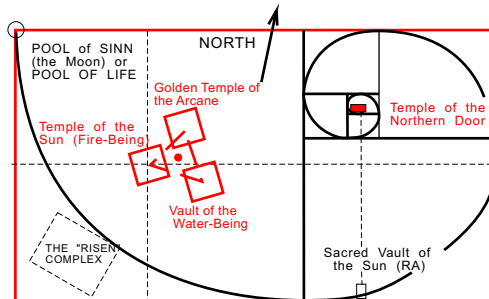

SACRED HEART OF GOD: MAZURIEL
MAZURIEL CENTRAL SUN OF ALL CS's

TEMPLE OF THE RISING SUN (TOTRS) AND WESTERN TEMPLE OF THE SEED FLAME.

TOTRS USES "CHORHII" WAVE TRANSMISSION FROM MAZURIEL... SUPPORTS MATTER BUT SEPARATE AND WITHIN. ITS WESTERN TEMPLE IS THE "SEED FLAME": THAT WHICH PENETRATES THE SEEDS FROM THE FLAME OF THE GOLDEN STAR MAZURIEL IN THE ATTASIC UNIVERSE.

"ALIKAR: A WAVE OR RISING/FALLING."

GIZEH PLATEAU

CYDONIA (MARS)

ATLA RU (HOLY ISLE OF RUTA)

AYH'R Area (France; Rennes le Chateau)

LORD MELCHIZEDEK: SYNTHESIS OF ALL ORDERS BOTH MALE AND FEMALE

Figure on PYLON OF ASHIRIM at the TEMPLE OF THE NORTHERN DOOR