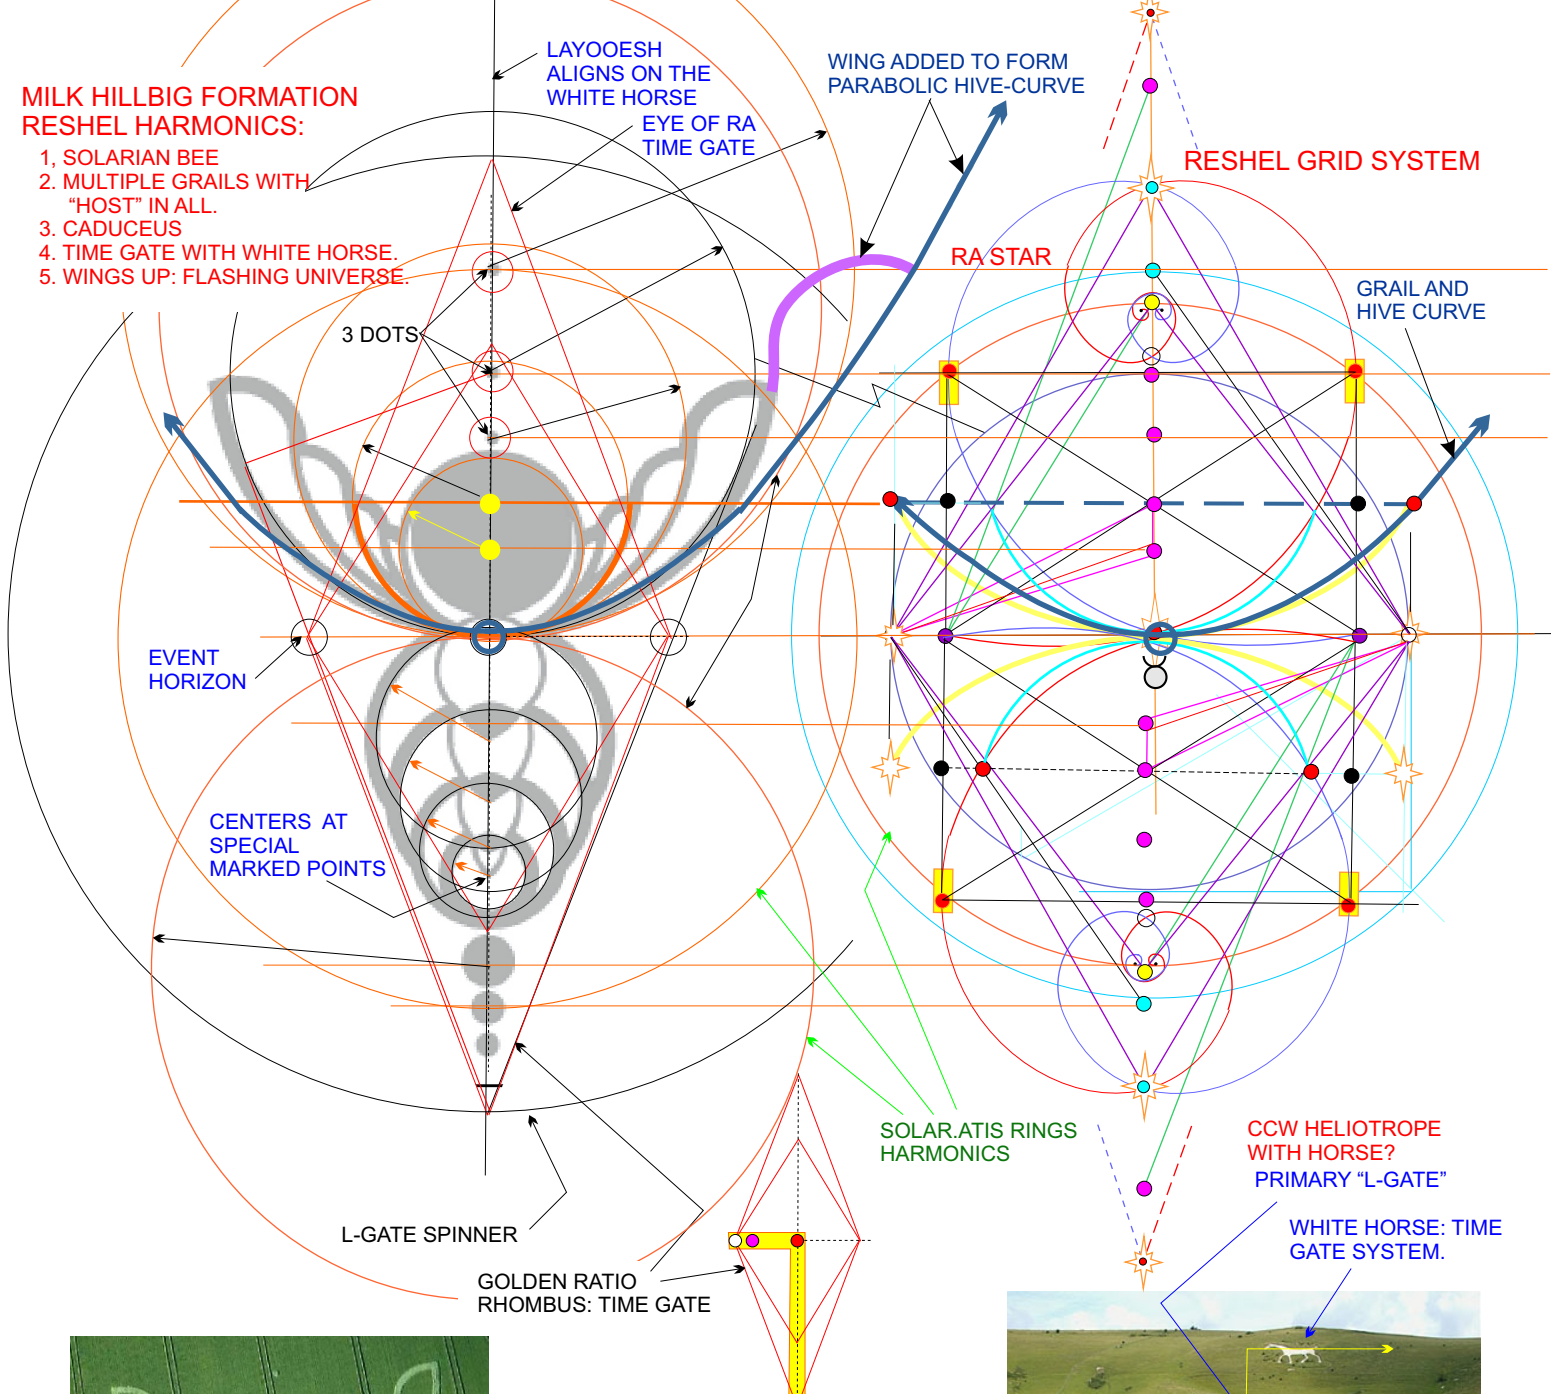

**MILK HILLBIG FORMATION  
RESHEL HARMONICS:**

1. SOLARIAN BEE
2. MULTIPLE GRAILS WITH "HOST" IN ALL.
3. CADUCEUS
4. TIME GATE WITH WHITE HORSE.
5. WINGS UP: FLASHING UNIVERSE.

Diagram Bertold Zugelder Copyright 2004

[www.cropcircle-archive.com](http://www.cropcircle-archive.com)

Preliminary diagram from aerial picture