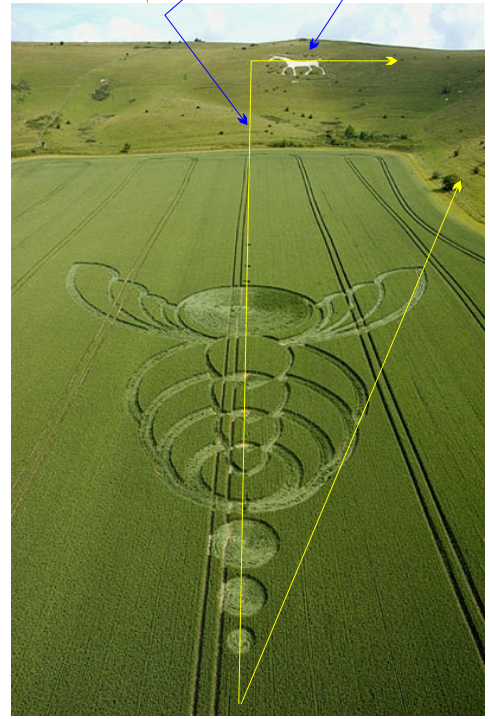

**MILK HILLBIG FORMATION  
RESHEL HARMONICS:**

1. SOLARIAN BEE
2. MULTIPLE GRAILS WITH "HOST" IN ALL.
3. CADUCEUS
4. TIME GATE WITH WHITE HORSE.
5. WINGS UP: FLASHING UNIVERSE.

Diagram Bertold Zugelder Copyright 2004

[www.cropcircle-archive.com](http://www.cropcircle-archive.com)

Preliminary diagram from aerial picture