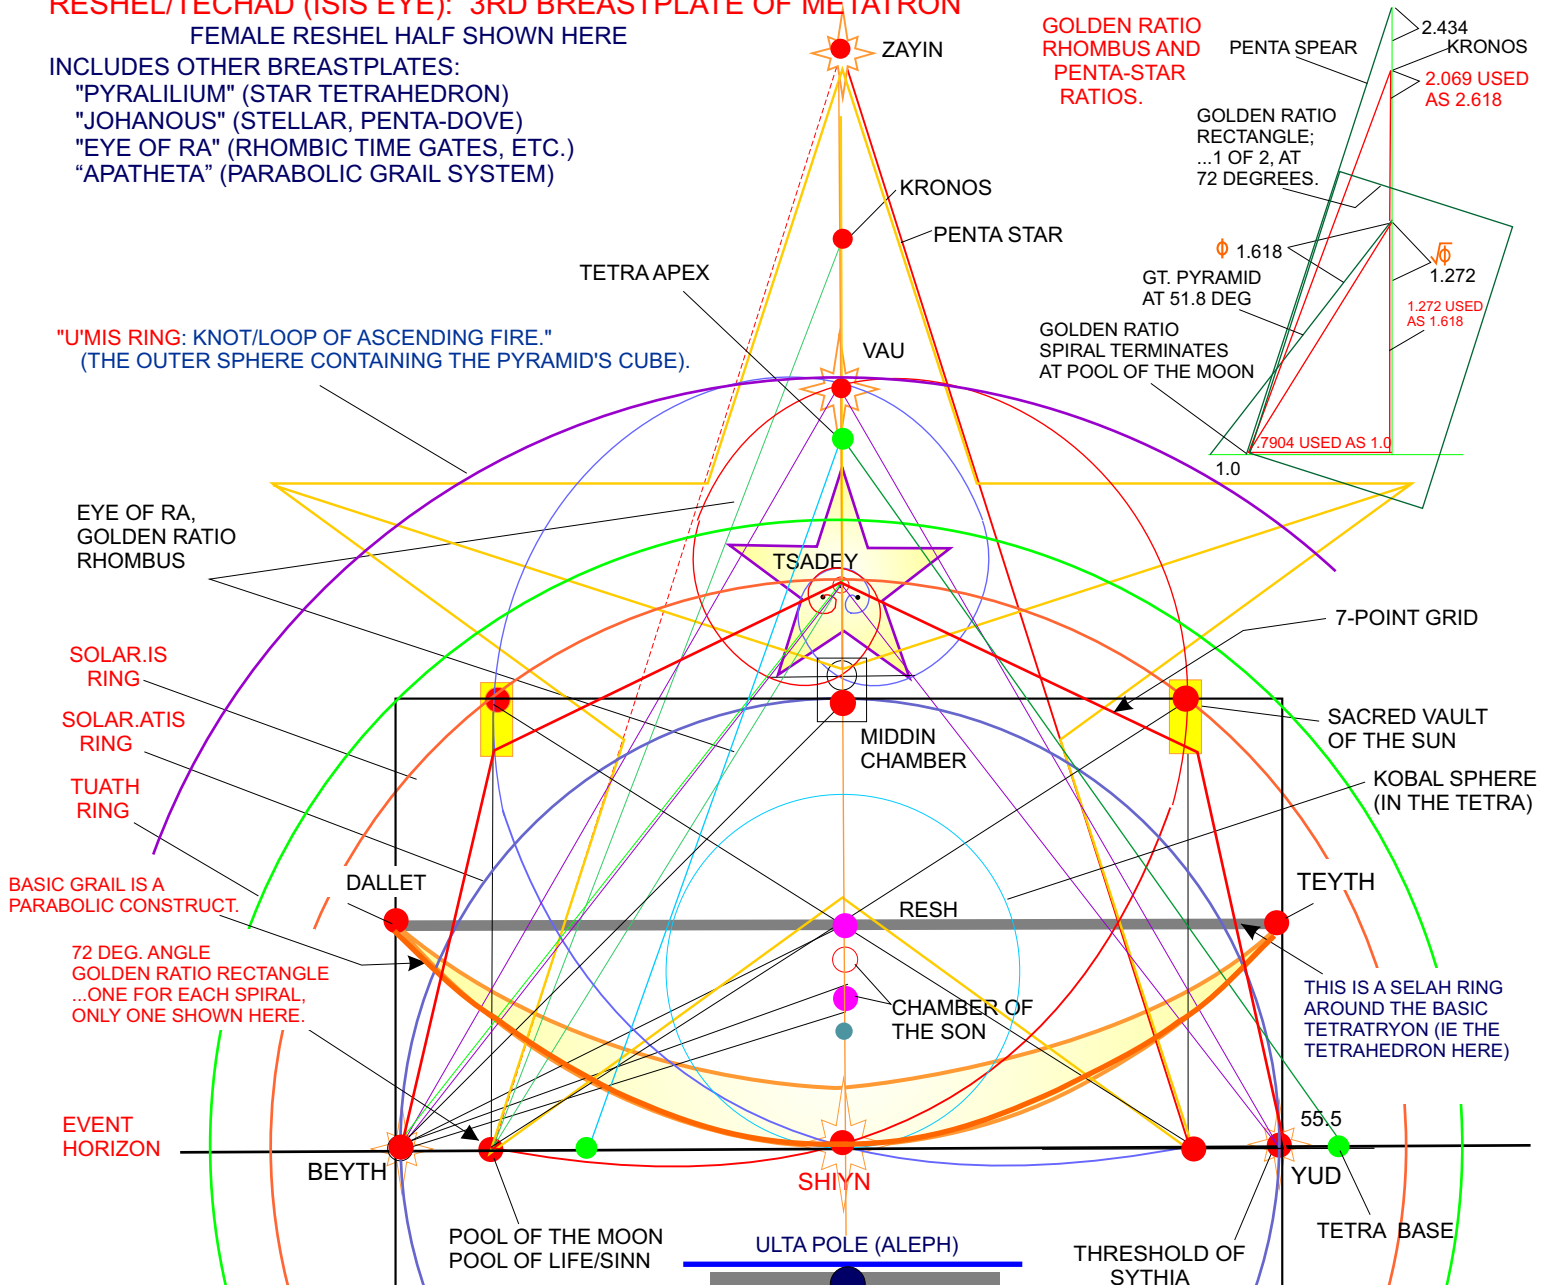

RESHEL/TECHAD (ISIS EYE): 3RD BREASTPLATE OF METATRON

FEMALE RESHEL HALF SHOWN HERE

INCLUDES OTHER BREASTPLATES:

- "PYRALILIUM" (STAR TETRAHEDRON)
- "JOHANOUS" (STELLAR, PENTA-DOVE)
- "EYE OF RA" (RHOMBIC TIME GATES, ETC.)
- "APATHETA" (PARABOLIC GRAIL SYSTEM)

SYSTEMS IN ORDER OF MANIFESTATION:

PENTAGON: SEED; OUT OF TIME; 2ND MET. BREASTPLATE "JOHANOUS" (STELLAR DOVE): PENTA-DOVE DESCENDS FROM THE STARS TO QUICKEN THE EARTH'S ATOMA.

RHOMBUS: GOLDEN RATIO, TIME GATE, EYE OF RA, LOW FREQ.; TEMPORAL STATE

GREAT PYRAMID: GOLDEN RATIO SPIRALS, APEX, TIME GATE (HIGH FREQ.); STAR PENTAHEDRON.

GRAIL: (RESH) COMPOSITE CUPS, GREAT STEP, TWO PILLARS

CHAMBER OF THE SON/DAU.: "GRAIL HOST"

TELEPLANE (TEMPORAL REALITY FRAME): ULTA POLE INTERFACE
POOLS OF THE MOON/LIFE: LIFE INTO CREATED FORM (TWO MOONS)
UNIFIED PYRAMID AND TETRAHEDRON
SHIYN POLE INTERFACES WITH NEUTRA PLANE ULTA/SOURCE.

THOTH'S TRIDENT WITH 3 DOTS ABOVE IT
 POOL OF SHIN: HORIZON OF THOTH AND TWO EVENT HORIZONS. THIS IS HALF OF THE FORM; THERE IS A MIRROR IMAGE POINTING DOWN. THE "PRONTS" OF THE TRIDENT CAN EXTEND.