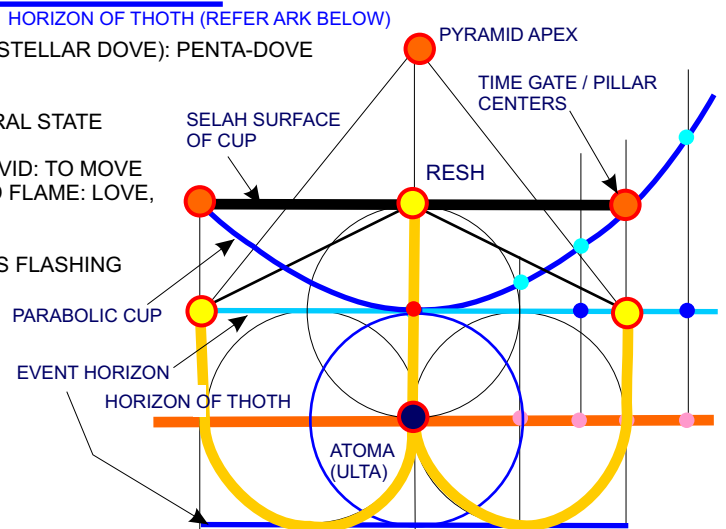

SYSTEMS IN ORDER OF MANIFESTATION:

PENTAGON: SEED; OUT OF TIME; 2ND MET. BREASTPLATE "JOHANOUS" (STELLAR DOVE): PENTA-DOVE DESCENDS FROM THE STARS TO QUICKEN THE EARTH'S ATOMA.

RHOMBUS: GOLDEN RATIO, TIME GATE, EYE OF RA, LOW FREQ.; TEMPORAL STATE

HAEPATHIA: TETRAHEDRON: HEART OF GOD, CONNECTIVES, KEY OF DAVID: TO MOVE PAST THE "POINT OF NO RETURN," THAT IS, TO ENGAGE FULLY. 3-FOLD FLAME: LOVE, WISDOM, POWER.

TETRAHEDRON, PHYSICAL CONFIG. OF HAEPATHIA. TETRATRYON FORMS FLASHING UNIVERSE (INCLUDE SELAH RING).

GREAT PYRAMID: GOLDEN RATIO SPIRALS, APEX, TIME GATE (HIGH FREQ.); STAR PENTAHEDRON.

GRAIL: (RESH) COMPOSITE CUPS, GREAT STEP, TWO PILLARS

CHAMBER OF THE SON/DAU.: "GRAIL HOST"

TELEPLANE (TEMPORAL REALITY FRAME): ULTA POLE INTERFACE
POOLS OF THE MOON/LIFE: LIFE INTO CREATED FORM (TWO MOONS)
UNIFIED PYRAMID AND TETRAHEDRON
SHIYN POLE INTERFACES WITH NEUTRA PLANE ULTA/SOURCE.

THOTH'S TRIDENT WITH 3 DOTS ABOVE IT
 POOL OF SHIN: HORIZON OF THOTH AND TWO EVENT HORIZONS. THIS IS HALF OF THE FORM; THERE IS A MIRROR IMAGE POINTING DOWN. THE "PRONTS" OF THE TRIDENT CAN EXTEND.