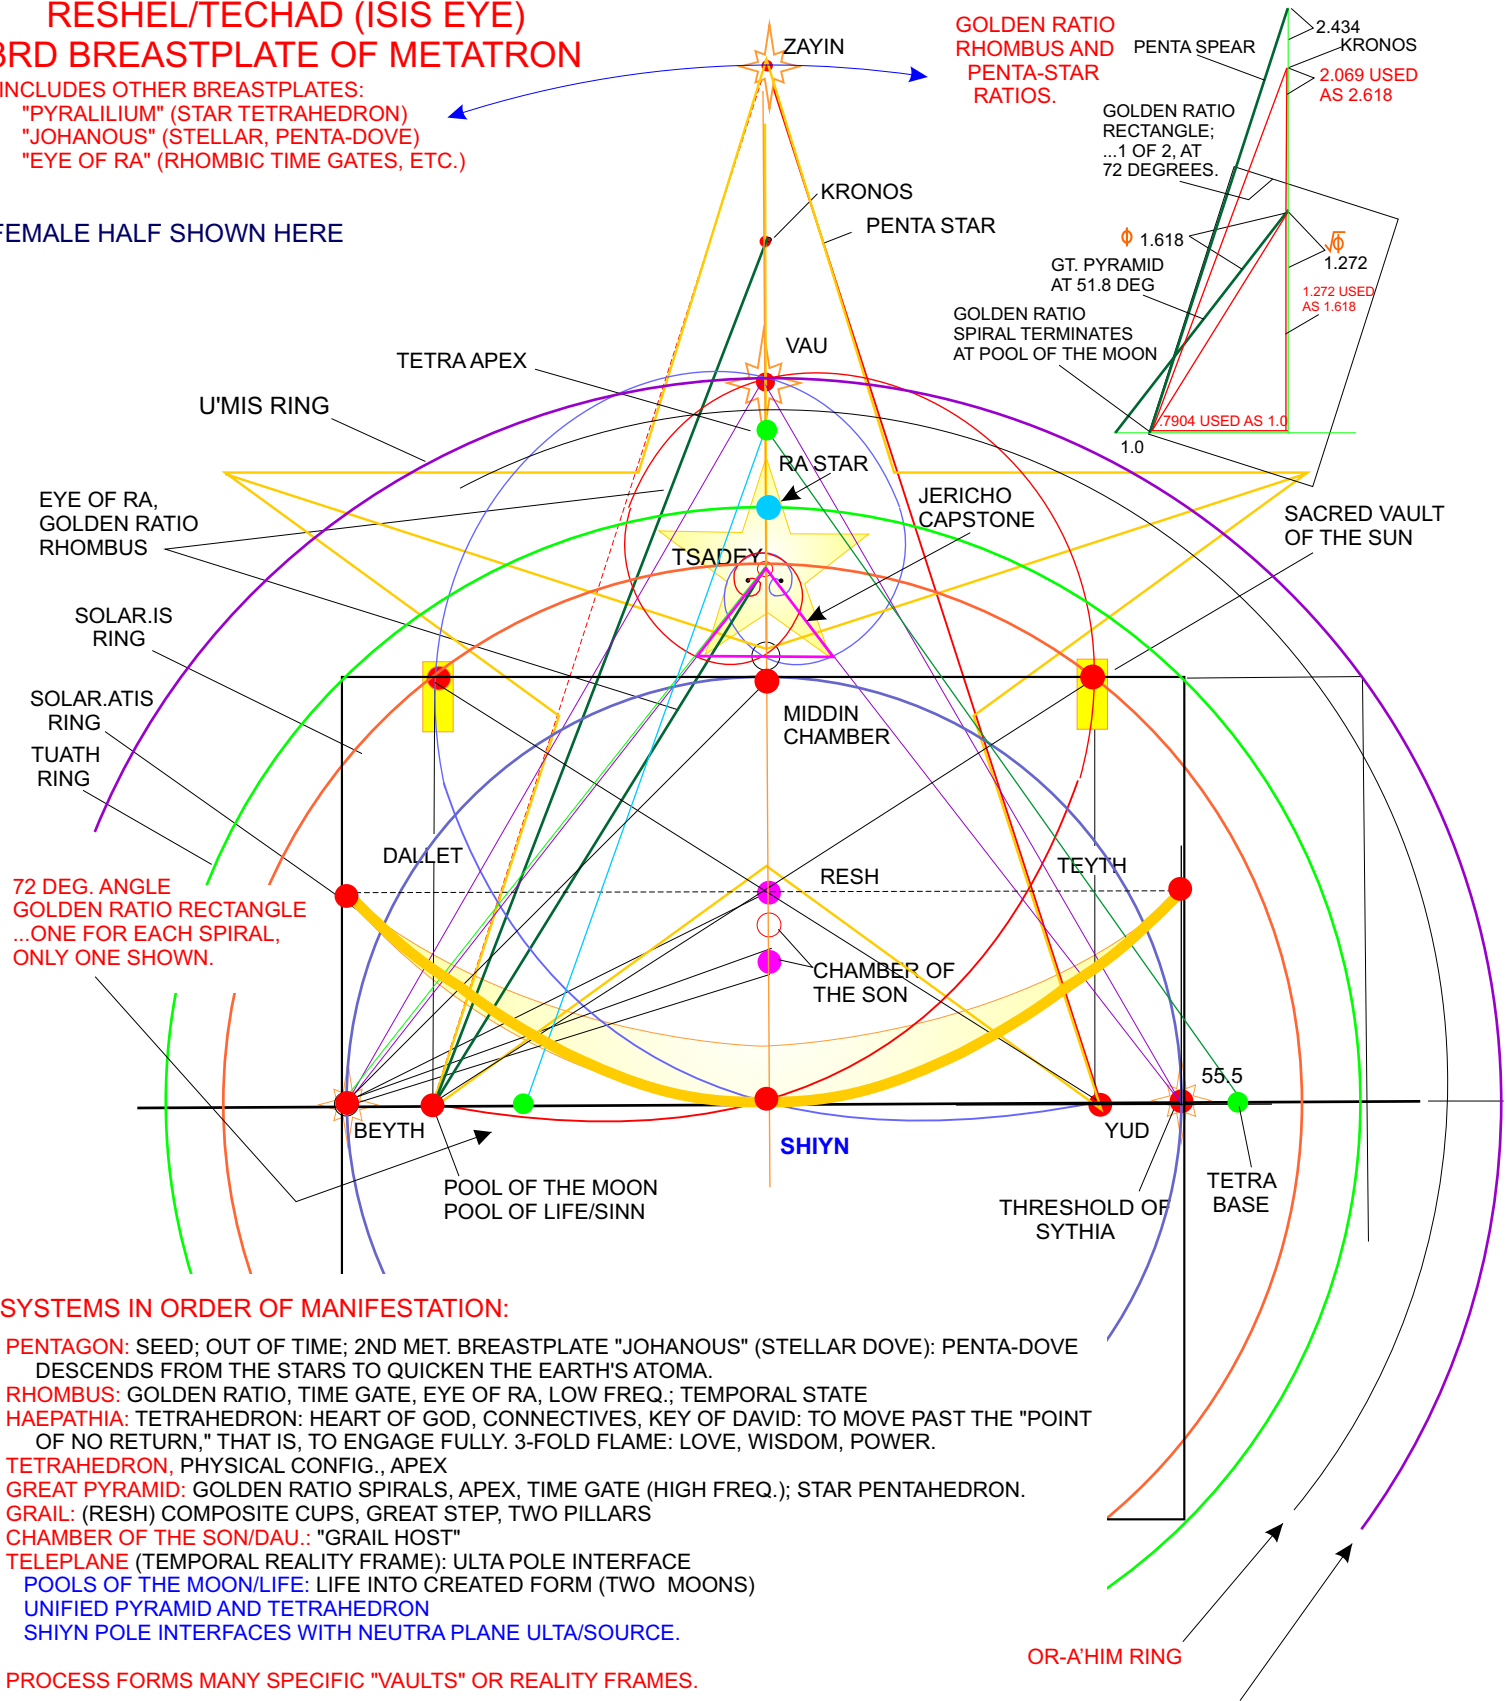

# RESHEL/TECHAD (ISIS EYE) 3RD BREASTPLATE OF METATRON

INCLUDES OTHER BREASTPLATES:  
 "PYRALILIUM" (STAR TETRAHEDRON)  
 "JOHANOUS" (STELLAR, PENTA-DOVE)  
 "EYE OF RA" (RHOMBIC TIME GATES, ETC.)

FEMALE HALF SHOWN HERE

"U'MIS RING: KNOT/LOOP OF ASCENDING FIRE."  
 (THE OUTER SPHERE CONTAINING THE PYRAMID'S CUBE).