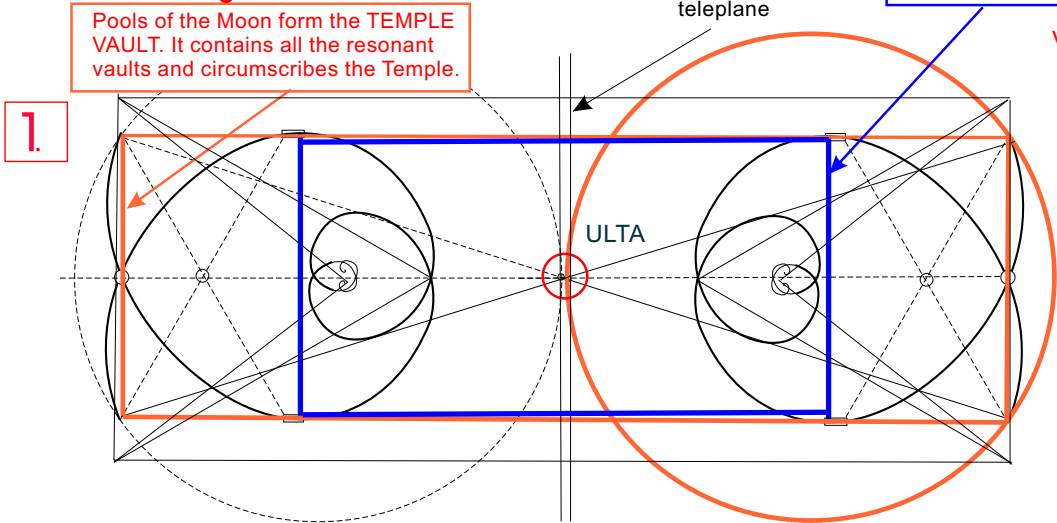

"FLOWER OF LIFE" (ASTARA) ; HAEPATHIAS' CENTERS COINCIDE. "BIRD-WITH-TWO-HEADS" (JIVATMAN): TWO RESHES IN THE CENTER, OR THE "SPLIT HEAD-STONE" OF MITHRAS OR ZEUS-ATHENA. NOTE THAT THE SHIYNS ARE LOCATED IN THE GLORY POLES BELOW THE PYRAMID APICES. NOTE REVELATION 3:7-12.

ZAYINS MERGED IN THE ULTA: Vault of EDEN. NEUTRA MODE.

VAULT OF PASSAGE: (6-POINT STAR) 8-point merkabah vehicle transports between the Maha-Ratri membrane, through the Star Grail to the Maha-Rhim membrane via the Golden Pillar. (tetra/ennead Iris Eye/ penta)

SIGNA VAULT: Specific distinguishing action or form, desire, command; incites to action or movement.

CORPUS VAULT: That which forms a core or body of resolution.

EDEN VAULT: That which turns away, turns inside, unresponsive to the independent realities of its integrated systems, generates from Stillness, is removed, sustains from the point of coherence.

VAULT OF THE ROSE-CROSS: Relates to all Arcane (hidden) wisdom.

VARIOUS VAULTS IN BASIC RESHEL SPEAR MODES. ALSO REFER ReshelVaults01-01.cdr)