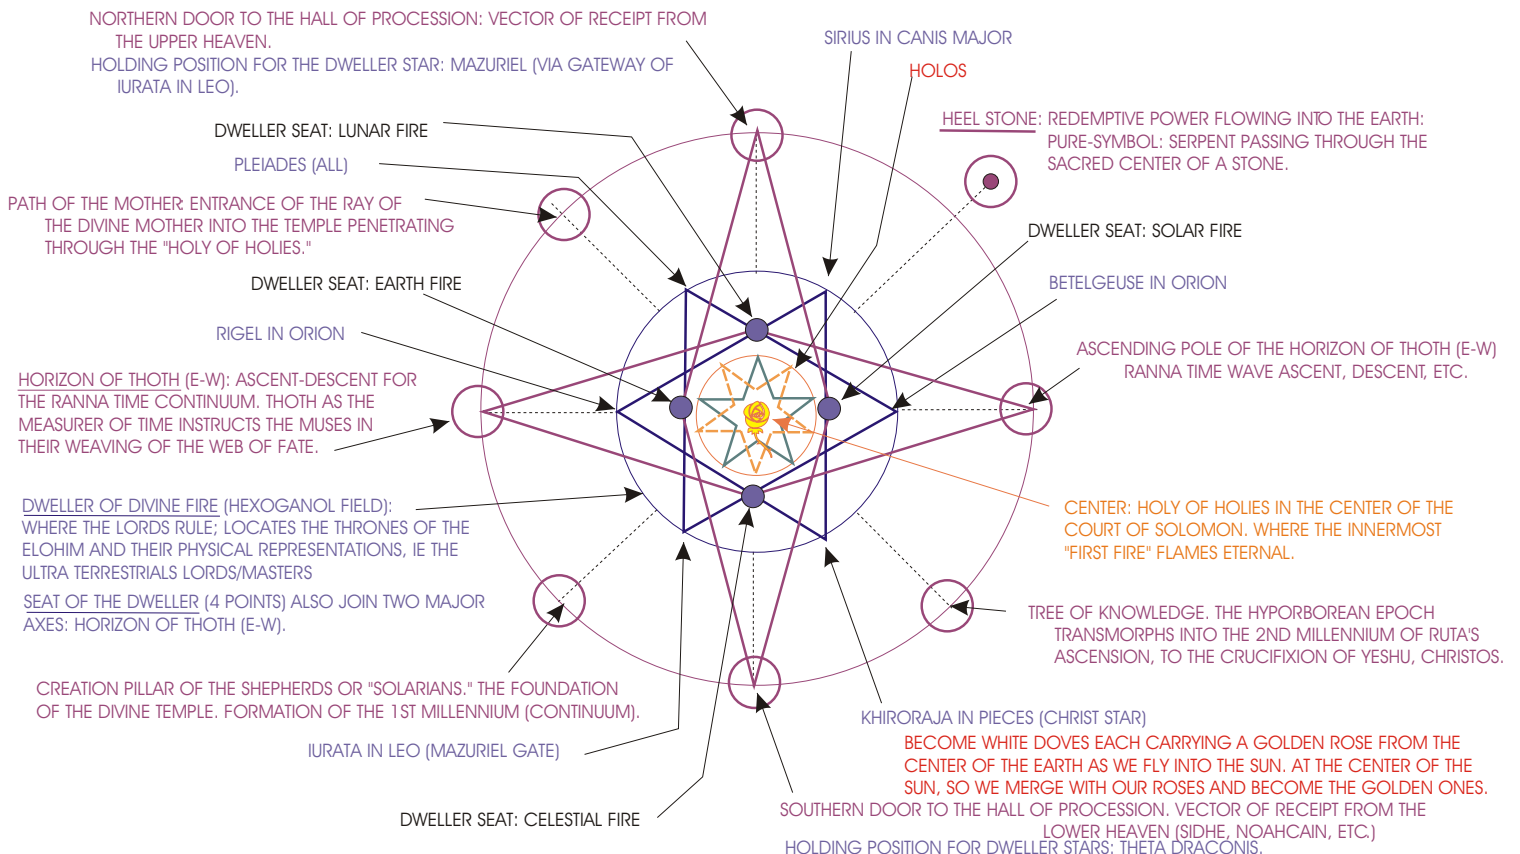

GAIA AND RACIAL MIND(S) RELATIVE TO GRIDS USING THE RESHEL (ARIEOPAX) FORMATS.

ROSE: HEX FIELD WITH 4-SQUARE; TEMPLE FORMAT (TEMPLA MAR)

DIO12.CDR

File: RoilPointTemplaMar01.cdr/pdf

Templa Mar code Copyright © 1995, Simeon, Maia Nartoomid.