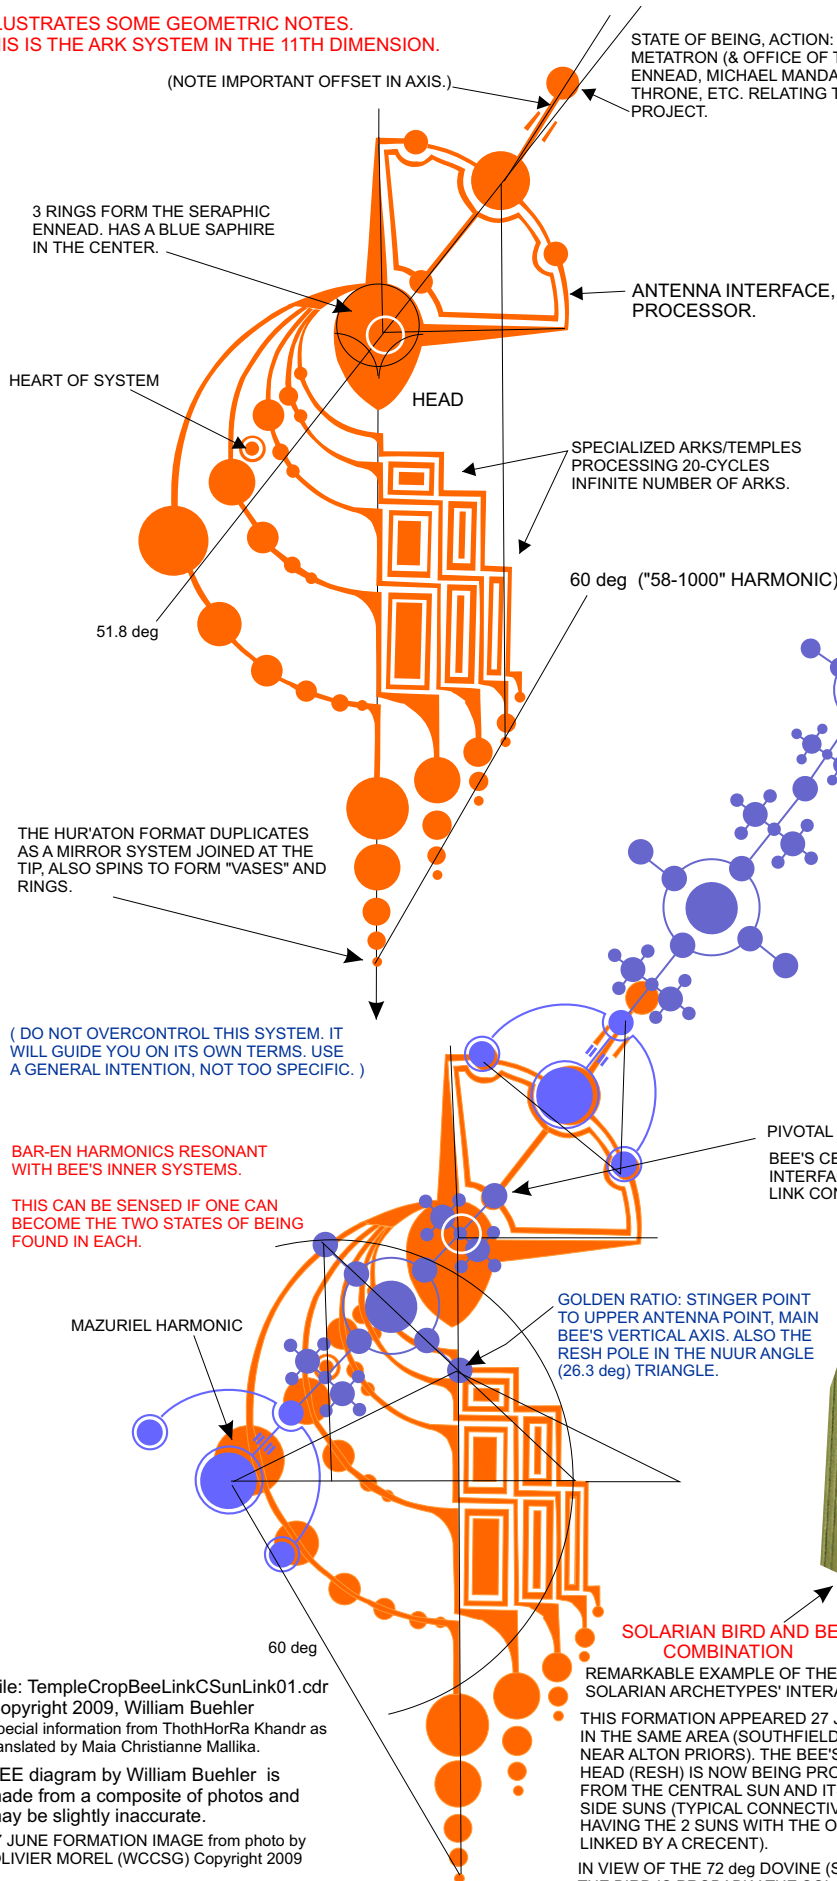

**HUR'ATON FORMATION: SHOWS THE 27 JUNE, 2009, ADDITION IN THE ALTON BARNES GRID, BEIJING FORMATIONS AND MAJOR EUROPEAN GRIDS BOOST IN THE MESSIANIC GRID.**

**ILLUSTRATES SOME GEOMETRIC NOTES. THIS IS THE ARK SYSTEM IN THE 11TH DIMENSION.**

(NOTE IMPORTANT OFFSET IN AXIS.)

STATE OF BEING, ACTION: SOLARIAN, METATRON (& OFFICE OF THE CHRIST), ENNEAD, MICHAEL MANDATE, AMYTHYST THRONE, ETC. RELATING TO THE 20-CYCLE PROJECT.

3 RINGS FORM THE SERAPHIC ENNEAD. HAS A BLUE SAPHIRE IN THE CENTER.

THIS FORMATION APPEARED 27 JUNE IN THE SAME AREA (SOUTHFIELD NEAR ALTON PRIORS). THE BEE'S HEAD (RESH) IS NOW BEING PROGRAMMED FROM THE CENTRAL SUN AND ITS TWO SIDE SUNS (TYPICAL CONNECTIVE FORMAT HAVING THE 2 SUNS WITH THE OUTER ONES LINKED BY A CRECENT).

IN VIEW OF THE 72 deg DOVINE (SEEDING) ANGLE THE BIRD IS PROBABLY THE SOLARIAN DOVE, THE 2ND BREASTPLATE OF METATRON ("STAR-BIRD")

BAR-EN FORMATION LINKED WITH URMAGA PROCESSES IN MAY, 2009, CHARLOTTEVILLE, VA.