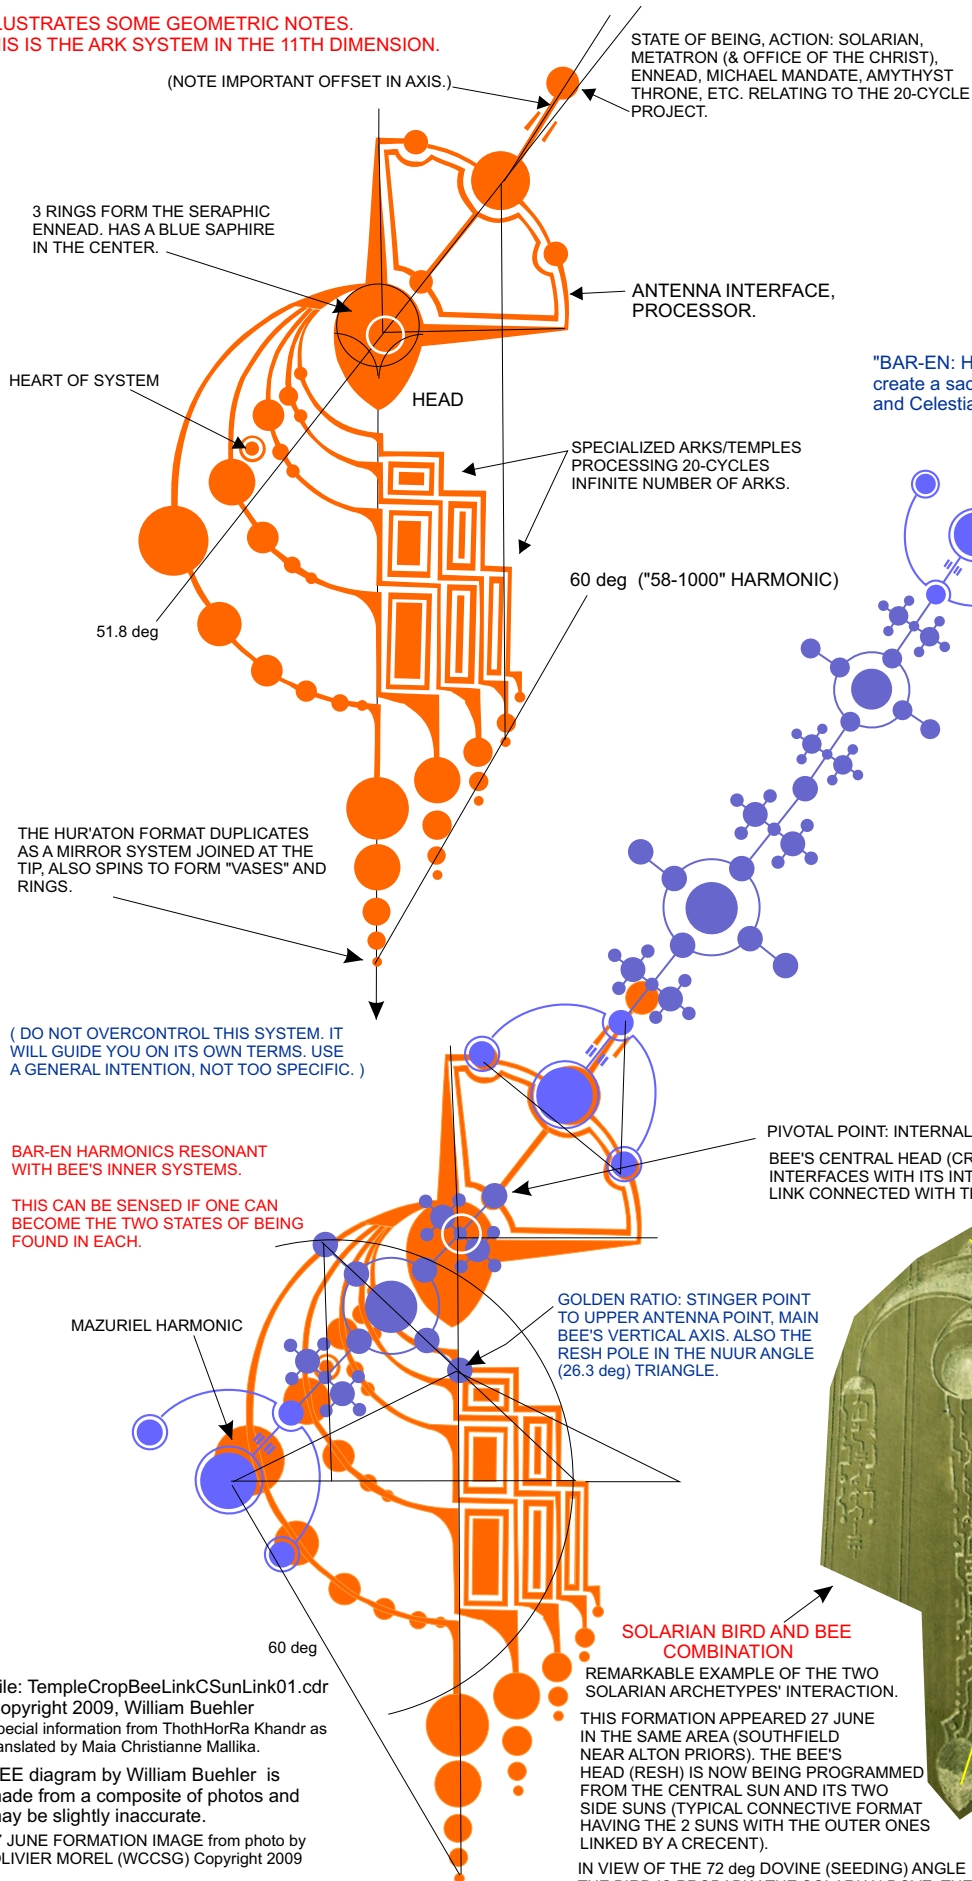

HUR'ATON FORMATION: SHOWS THE 27 JUNE, 2009, ADDITION IN THE ALTON BARNES GRID, BEIJING FORMATIONS AND MAJOR EUROPEAN GRIDS BOOST IN THE MESSIANIC GRID.

ILLUSTRATES SOME GEOMETRIC NOTES. THIS IS THE ARK SYSTEM IN THE 11TH DIMENSION.

BAR-EN FORMATION LINKED WITH URMAGA PROCESSES IN MAY, 2009, CHARLOTTEVILLE, VA.

"BAR-EN: HEAVEN AND EARTH MEETING." It's larger purpose is to create a sacred know or looping (intersecting) of energy between Earth and Celestial wave forms. (ThothHorRa/Maia Mallika)

THE BAR-EN UNIVERSAL CONNECTOR DYNAMIC RESONANT WITH THE CENTRAL SUNS.

ALL CENTRAL SUNS CENTERED ON MAZURIEL. 13 RINGS. SACRED HEART OF GOD (MANIFEST).

PIVOTAL POINT: INTERNAL SYSTEM INTERFACE. BEE'S CENTRAL HEAD (CROWN) PROCESSOR INTERFACES WITH ITS INTERNALIZED BAR-EN SYSTEM LINK CONNECTED WITH THE MAIN CENTRAL SUN CONNECTOR.