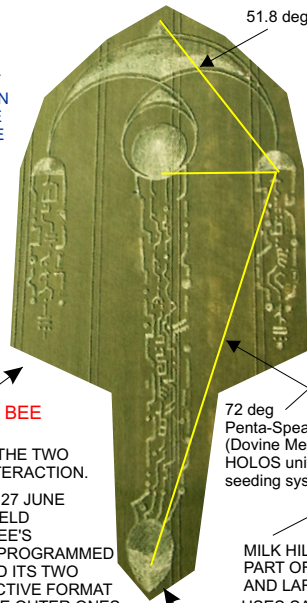

HUR'ATON FORMATION: SHOWS THE 27 JUNE, 2009, ADDITION IN THE ALTON BARNES GRID, BEIJING FORMATIONS AND MAJOR EUROPEAN GRIDS BOOST IN THE MESSIANIC GRID.

ILLUSTRATES SOME GEOMETRIC NOTES. THIS IS THE ARK SYSTEM IN THE 11TH DIMENSION.

BAR-EN FORMATION LINKED WITH URMAGA PROCESSES IN MAY, 2009, CHARLOTTEVILLE, VA.

"BAR-EN: HEAVEN AND EARTH MEETING." It's larger purpose is to create a sacred know or looping (intersecting) of energy between Earth and Celestial wave forms. (ThothHorRa/Maia Mallika)

THE BAR-EN UNIVERSAL CONNECTOR DYNAMIC RESONANT WITH THE CENTRAL SUNS.

ALL CENTRAL SUNS CENTERED ON MAZURIEL. 13 RINGS. SACRED HEART OF GOD (MANIFEST).

PIVOTAL POINT: INTERNAL SYSTEM INTERFACE. BEE'S CENTRAL HEAD (CROWN) PROCESSOR INTERFACES WITH ITS INTERNALIZED BAR-EN SYSTEM LINK CONNECTED WITH THE MAIN CENTRAL SUN CONNECTOR.

BAR-EN HARMONICS RESONANT WITH BEE'S INNER SYSTEMS.

THIS CAN BE SENSED IF ONE CAN BECOME THE TWO STATES OF BEING FOUND IN EACH.

GOLDEN RATIO: STINGER POINT TO UPPER ANTENNA POINT, MAIN BEE'S VERTICAL AXIS. ALSO THE RESH POLE IN THE NUUR ANGLE (26.3 deg) TRIANGLE.