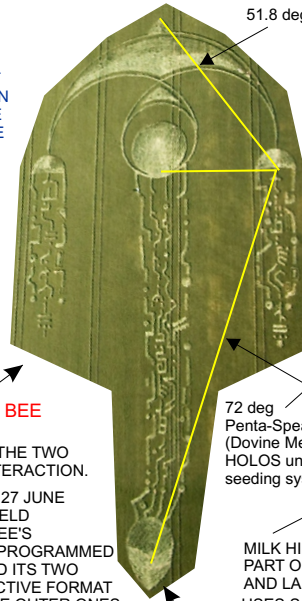

PIVOTAL POINT: INTERNAL SYSTEM INTERFACE.

BEE'S CENTRAL HEAD (CROWN) PROCESSOR INTERFACES WITH ITS INTERNALIZED BAR-EN SYSTEM LINK CONNECTED WITH THE MAIN CENTRAL SUN CONNECTOR.

51.8 deg (Pyramid)

72 deg Penta-Spear (Dovine Merkaba: HOLOS universal seeding system).