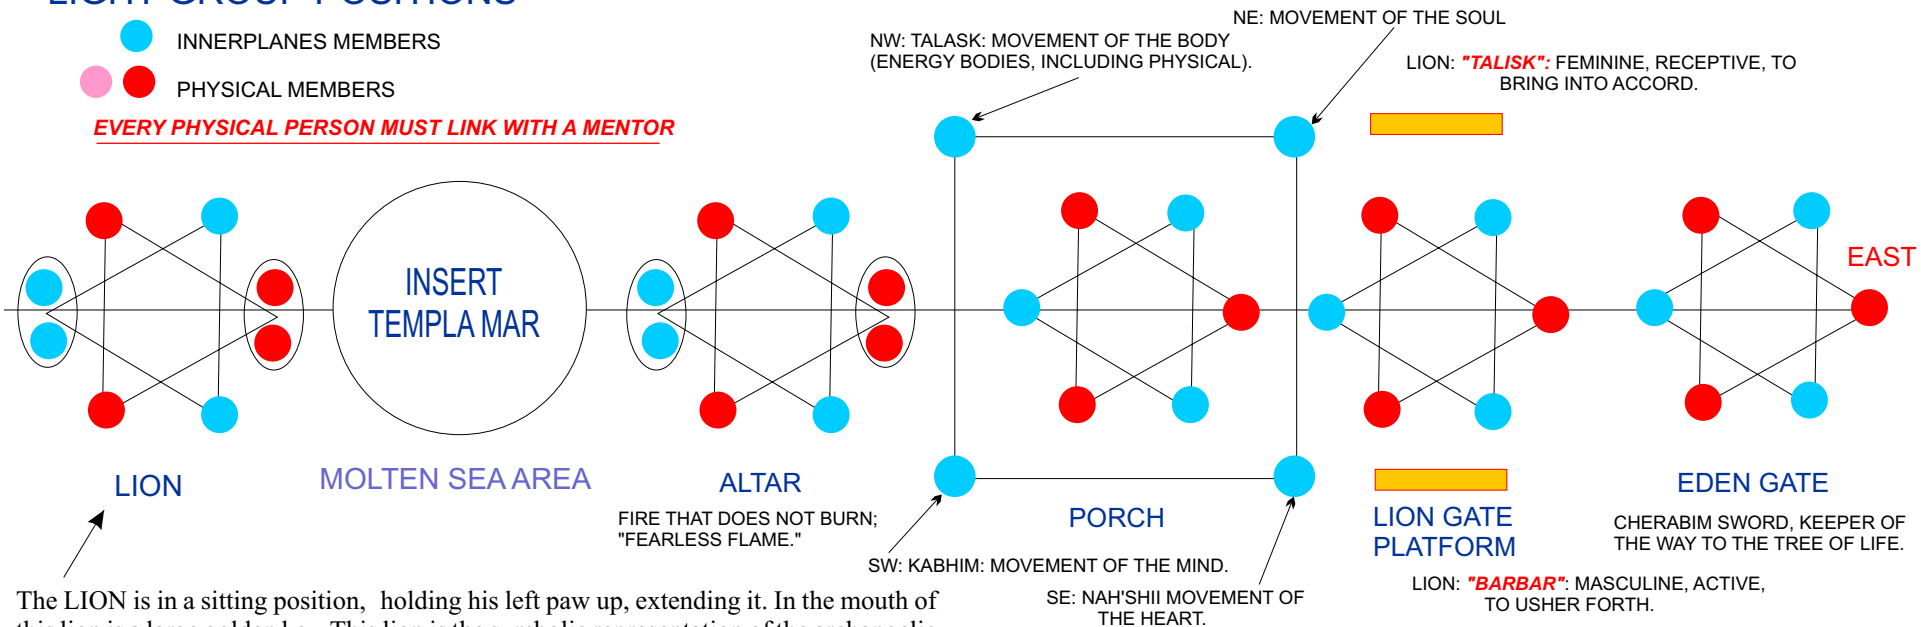

SOLOMAE TEMPLE LIGHT-GROUP POSITIONS

- INNERPLANES MEMBERS
- PHYSICAL MEMBERS

EVERY PHYSICAL PERSON MUST LINK WITH A MENTOR

The LION is in a sitting position, holding his left paw up, extending it. In the mouth of this lion is a large golden key. This lion is the symbolic representation of the archangelic being Tadzekiell, the Master of the Opening of the Way, and is he who holds the key to the resurrection of the Adam Kadmon Light Body within the physical template of humanity.

TEMPLA MAR:
EACH PERSON FORM
IN A DIONE COUPLET

IF A MAN, ASK THE MENTOR FOR AN APPROPRIATE WOMAN DESIGNEE FROM HISTORY OR WHEREVER.

IF A WOMAN, ASK THE SAME FOR AN APPROPRIATE MAN.

TEMPLE FORMAT (TEMPLA MAR)