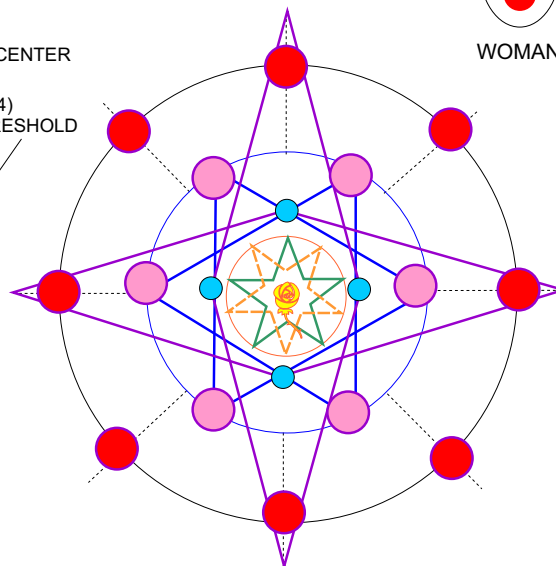

SOLOMAE TEMPLE LIGHT-GROUP POSITIONS

- INNERPLANES MEMBERS
- PHYSICAL MEMBERS

EVERY PHYSICAL PERSON MUST LINK WITH A MENTOR

The LION is in a sitting position, holding his left paw up, extending it. In the mouth of this lion is a large golden key. This lion is the symbolic representation of the archangelic being Tadzekiell, the Master of the Opening of the Way, and is he who holds the key to the resurrection of the Adam Kadmon Light Body within the physical template of humanity.

TEMPLA MAR:
EACH PERSON FORM
IN A DIONE COUPLET

IF A MAN, ASK THE MENTOR FOR AN APPROPRIATE WOMAN DESIGNEE FROM HISTORY OR WHEREVER.

IF A WOMAN, ASK THE SAME FOR AN APPROPRIATE MAN.

TEMPLE FORMAT (TEMPLA MAR)