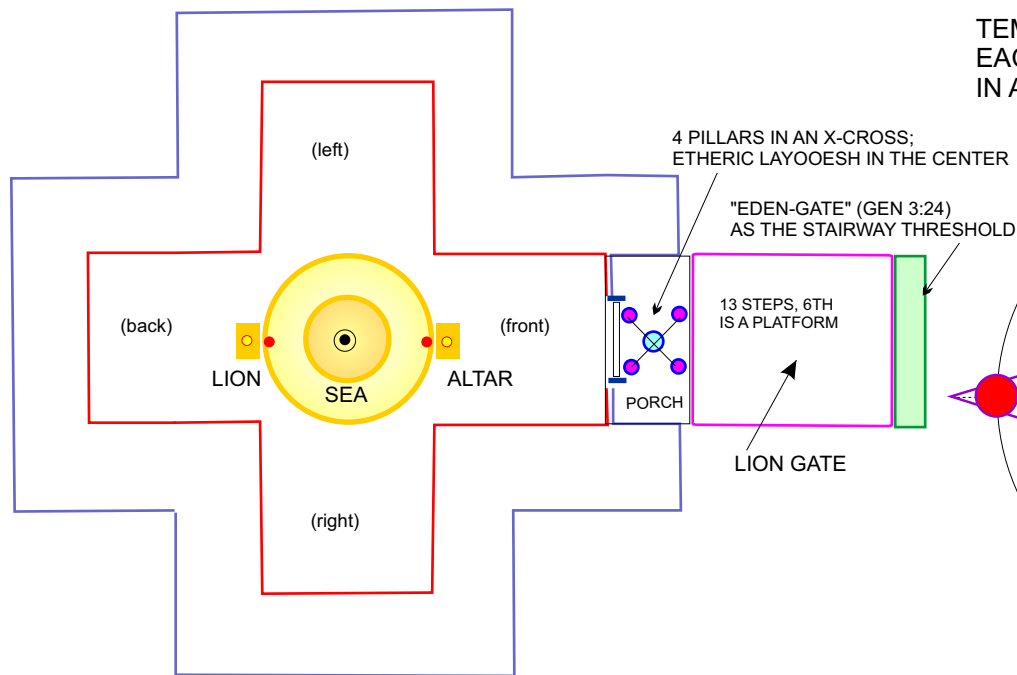

SOLOMAE TEMPLE LIGHT-GROUP POSITIONS

- INNERPLANES MEMBERS
- PHYSICAL MEMBERS

EVERY PHYSICAL PERSON MUST LINK WITH A MENTOR

The LION is in a sitting position, holding his left paw up, extending it. In the mouth of this lion is a large golden key. This lion is the symbolic representation of the archangelic being Tadzekiell, the Master of the Opening of the Way, and is he who holds the key to the resurrection of the Adam Kadmon Light Body within the physical template of humanity.

TEMPLA MAR:
EACH PERSON FORM
IN A DIONE COUPLET

IF A MAN, ASK THE MENTOR FOR AN APPROPRIATE WOMAN DESIGNEE FROM HISTORY OR WHEREVER.

IF A WOMAN, ASK THE SAME FOR AN APPROPRIATE MAN.

TEMPLE FORMAT (TEMPLA MAR)