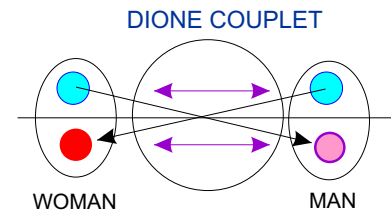

SOLOMAE TEMPLE LIGHT-GROUP POSITIONS

- INNERPLANES MEMBERS
- PHYSICAL MEMBERS

EVERY PHYSICAL PERSON MUST LINK WITH A MENTOR

The LION is in a sitting position, holding his left paw up, extending it. In the mouth of this lion is a large golden key. This lion is the symbolic representation of the archangelic being Tadzekiell, the Master of the Opening of the Way, and is he who holds the key to the resurrection of the Adam Kadmon Light Body within the physical template of humanity.

TEMPLA MAR:
EACH PERSON FORM
IN A DIONE COUPLET

IF A MAN, ASK THE MENTOR FOR AN APPROPRIATE WOMAN DESIGNEE FROM HISTORY OR WHEREVER.

IF A WOMAN, ASK THE SAME FOR AN APPROPRIATE MAN.

TEMPLE FORMAT (TEMPLA MAR)